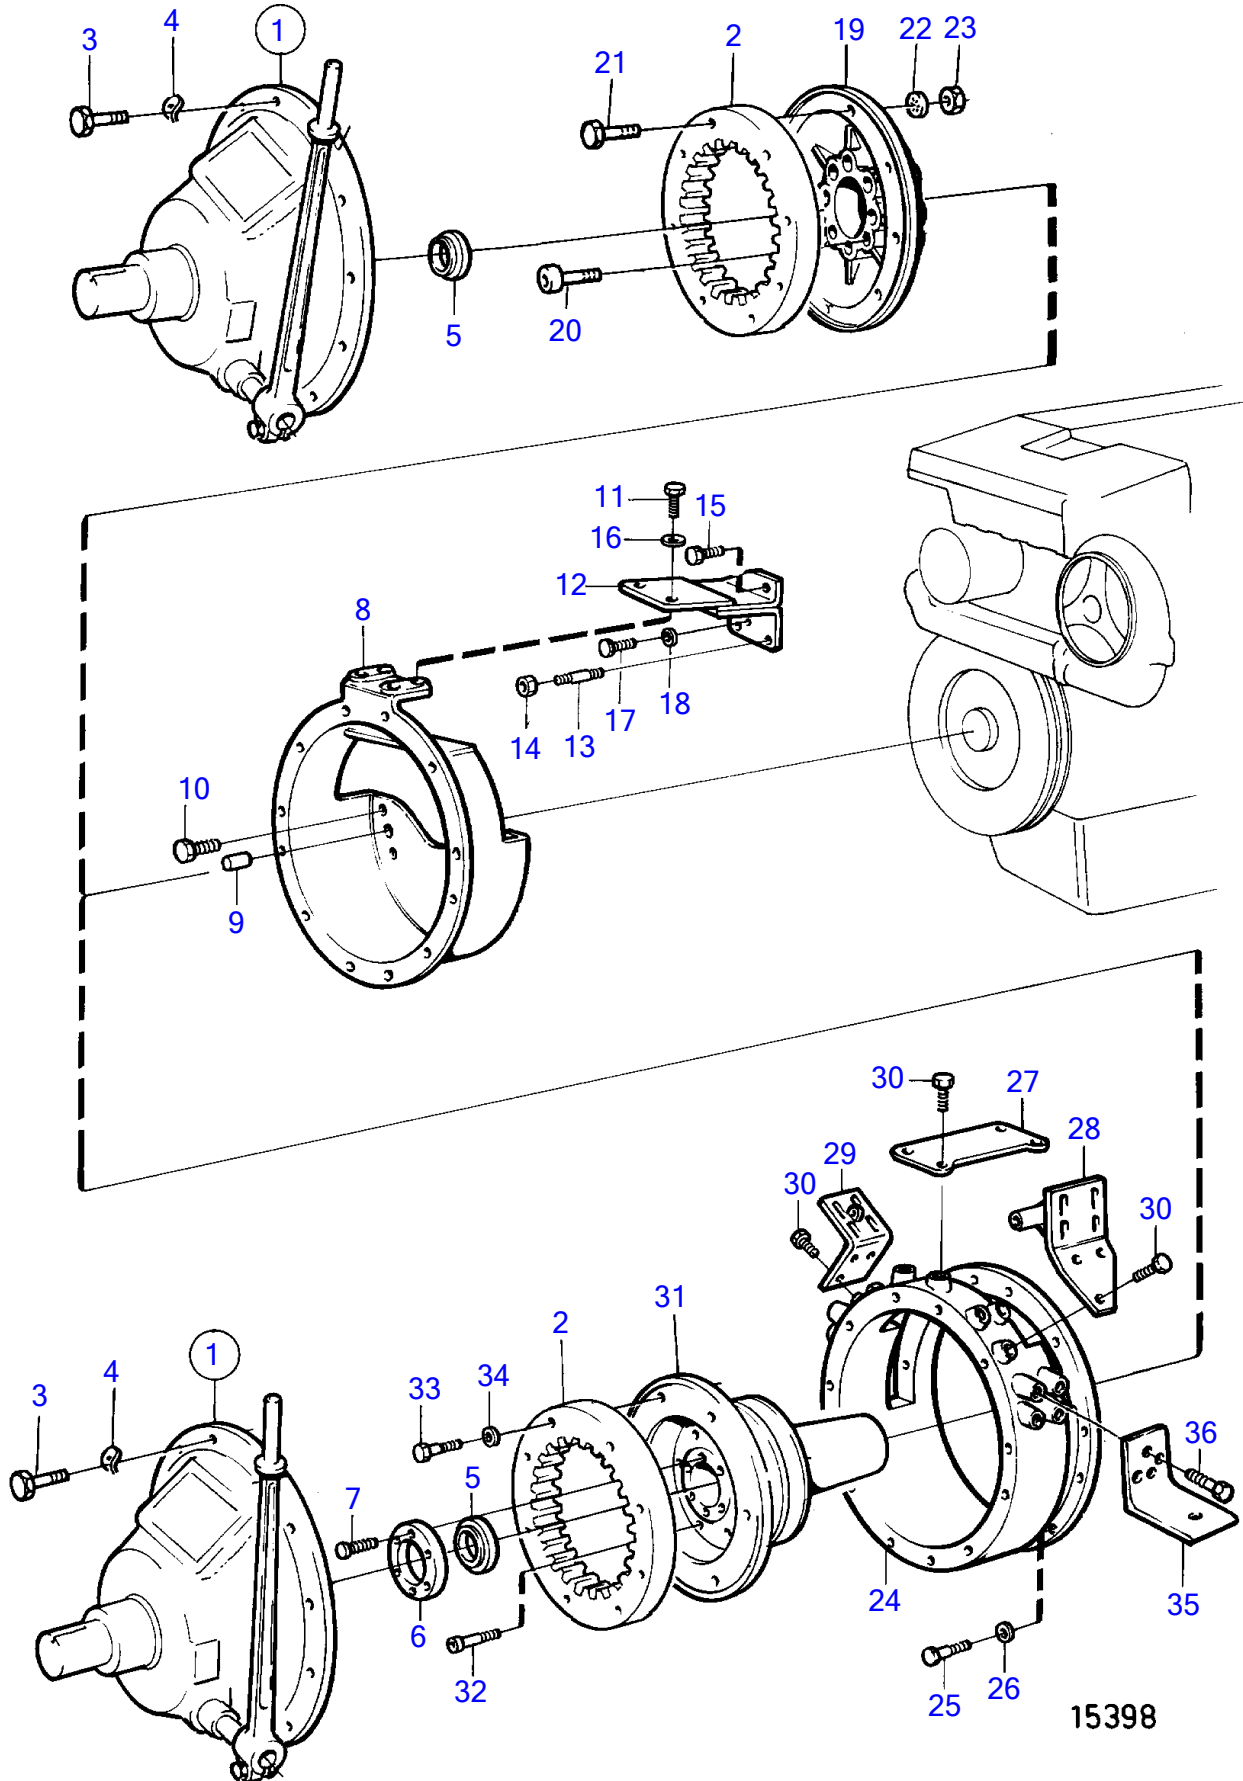

TAMD71B

15398

TAMD71B

REF	PART NO.	QTY	DESCRIPTION	SEE SEC.	NOTES
1	820802	1	Power take-off		
			.		
			.	857	
2		1	Gear ring		
3	959238	12	Hex. socket screw		
4	941908	12	Spring washer		
5	183455	1	Ball bearing		
6	(849294)	1	Bearing seat		Obsolete part
7	946671	4	Flange screw		
8	849359	1	Bell housing		
9	191171	2	Pin		
10	965183	4	Flange screw		
11	946329	2	Flange screw		
12	849368	1	Bracket		
13	924075	2	Stud		
14	971095	2	Flange nut		
15	970960	1	Hexagon screw		L=100mm
16	941908	2	Spring washer		
17	955302	1	Hexagon screw		L=60mm
18	941907	1	Spring washer		
19	844693	1	Companion flange		
20	471554	8	Screw		
21	955536	8	Hexagon screw		
22	942336	8	Spring washer		
23	955827	8	Hexagon nut		
24	(849360)	1	Cover		Obsolete part
25	959238	12	Hex. socket screw		
26	941908	12	Spring washer		
27	(849369)	1	Bracket		Obsolete part
28	(849377)	1	Bracket		Obsolete part
29	(849378)	1	Bracket		Obsolete part
30	946329	10	Flange screw		
31	(862710)	1	Companion flange		Obsolete part
32	471481	8	Screw		
33	(102008)	8	Hexagon screw		Obsolete part
34	942336	8	Spring washer		
35	(837464)	2	Bracket		Obsolete part
36	965191	4	Flange screw		