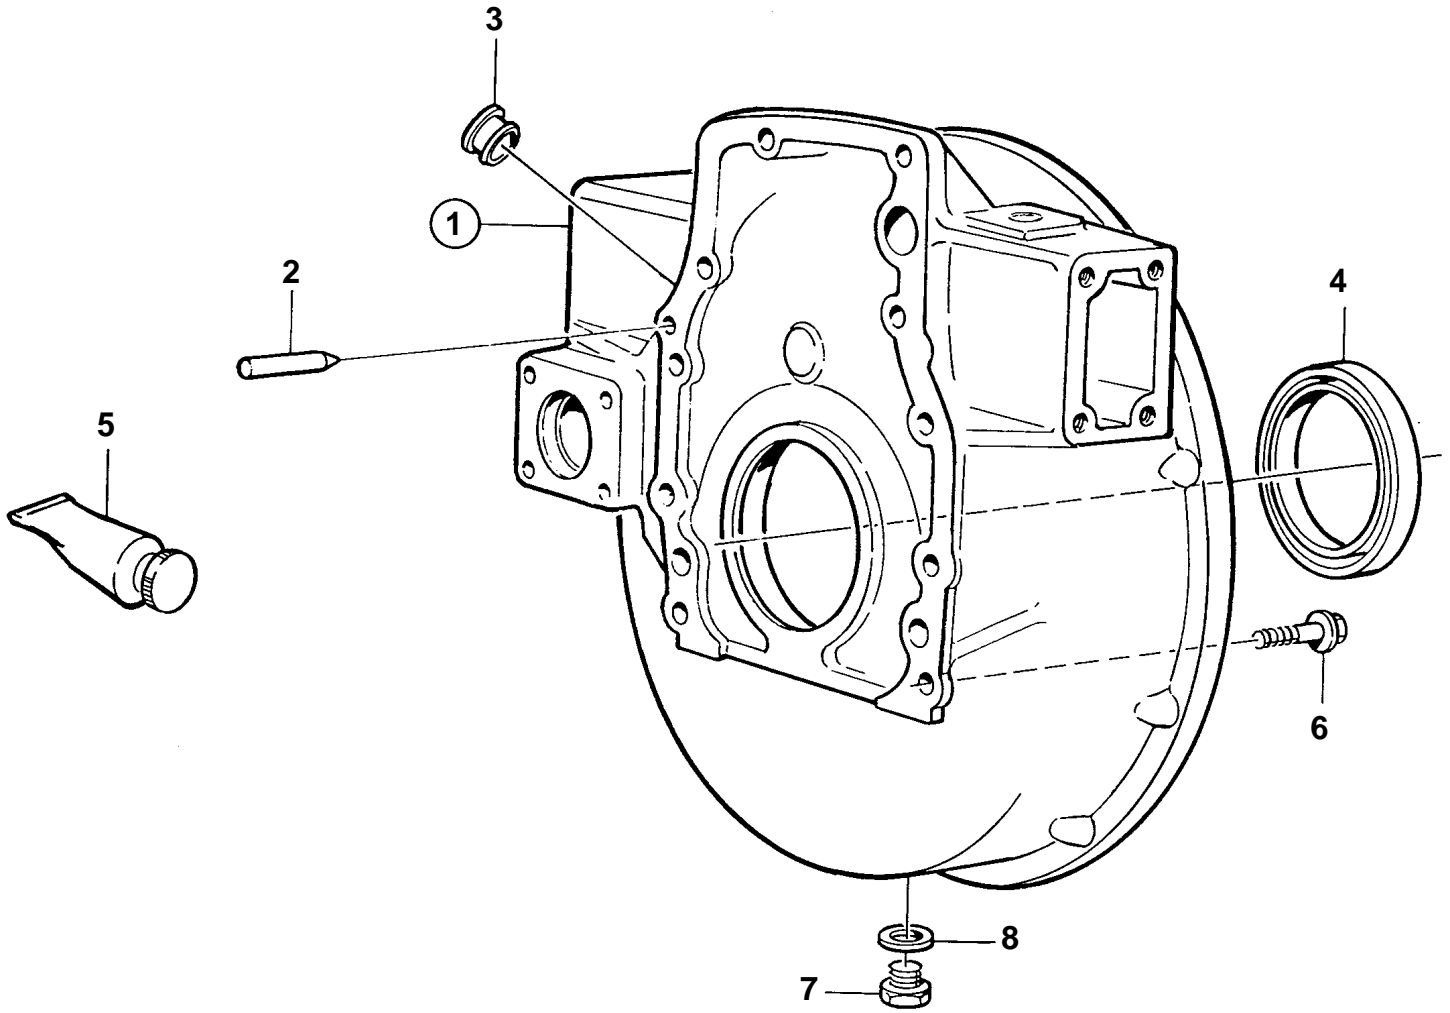

TAMD71A, TAMD72A

15881

TAMD71A, TAMD72A

REF	PART NO.	QTY	DESCRIPTION	NOTES
1	848232	1	Flywheel housing	
2	404069	1	· Setting indicator	
3	61822	1	Rubber plug	
4	477119	1	Sealing ring	
5	1161231	X	Sealant	304ml
	1161277	X	Sealant	20g
6	966361	6	Flange screw	L=55mm
	966363	2	Flange screw	L=65mm
	968753	2	Flange screw	L=75mm
7	960632	1	Plug	ALT
8	957171	1	Gasket	ALT