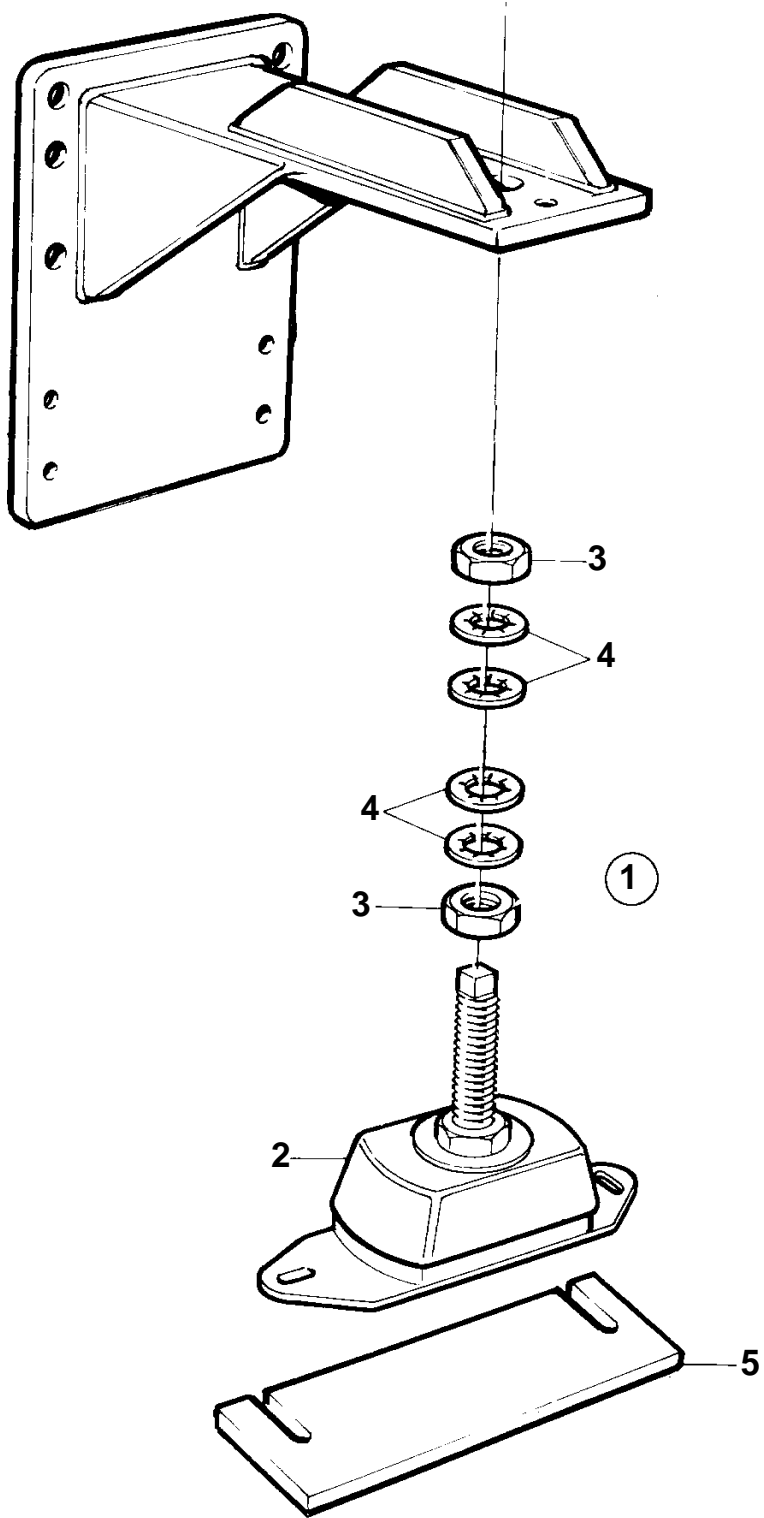

TAMD71A

10076

TAMD71A

REF	PART NO.	QTY	DESCRIPTION	SEE SEC.	NOTES
1	876253	4	Rubber element kit		REPLACED BY 876201. For all kinds of stuffing boxes.. For RATIO: TAMD61 max 2,5:1 and for TAMD71 max 2:1.
				516	
2		4	· Rubber element		65SH, EARLY PROD
3	955786	8	· Nut		
4	847766	16	· Lock washer		
5	864130	4	· Spacer		TH=5mm
	864129	X	Spacer		TH=10mm