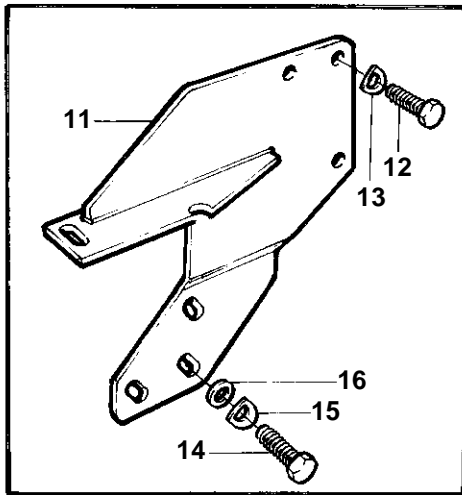

TAMD71A, TAMD72A

9487

TAMD71A, TAMD72A

REF	PART NO.	QTY	DESCRIPTION	NOTES
1	848375	1	Bracket	SB 28
	848376	1	Bracket	P 28
2	970900	6	Screw	
3	940280	6	Spring washer	
4	848369	2	Bracket	28
5	970900	8	Screw	
6	940280	8	Spring washer	
7	963108	8	Nut	
8	955363	6	Screw	
9	941912	6	Spring washer	
10	955900	6	Washer	
11	863267	1	Bracket	SB 28
	863268	1	Bracket	P 28
12	970900	6	Screw	
13	940280	6	Spring washer	
14	955363	6	Screw	
15	941912	6	Spring washer	
16	955900	6	Washer	