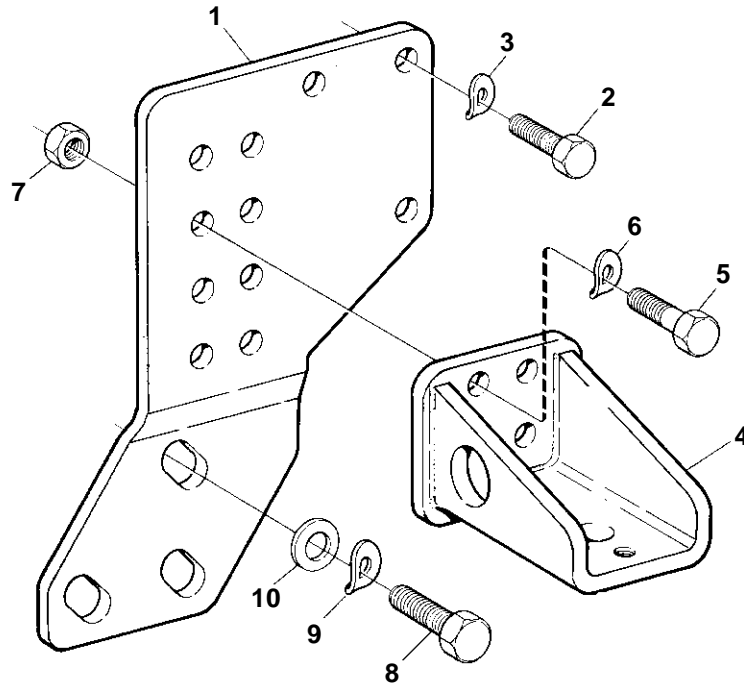

TAMD71A, TAMD72A

9487

TAMD71A, TAMD72A

REF	PART NO.	QTY	DESCRIPTION	NOTES
1	848375	1	Bracket	SB 28
	848376	1	Bracket	P 28
2	970900	6	Screw	
3	940280	6	Spring washer	
4	848369	2	Bracket	28
5	970900	8	Screw	
6	940280	8	Spring washer	
7	963108	8	Nut	
8	955363	6	Screw	
9	941912	6	Spring washer	
10	955900	6	Washer	
11	863267	1	Bracket	SB 28
	863268	1	Bracket	P 28
12	970900	6	Screw	
13	940280	6	Spring washer	
14	955363	6	Screw	
15	941912	6	Spring washer	
16	955900	6	Washer	