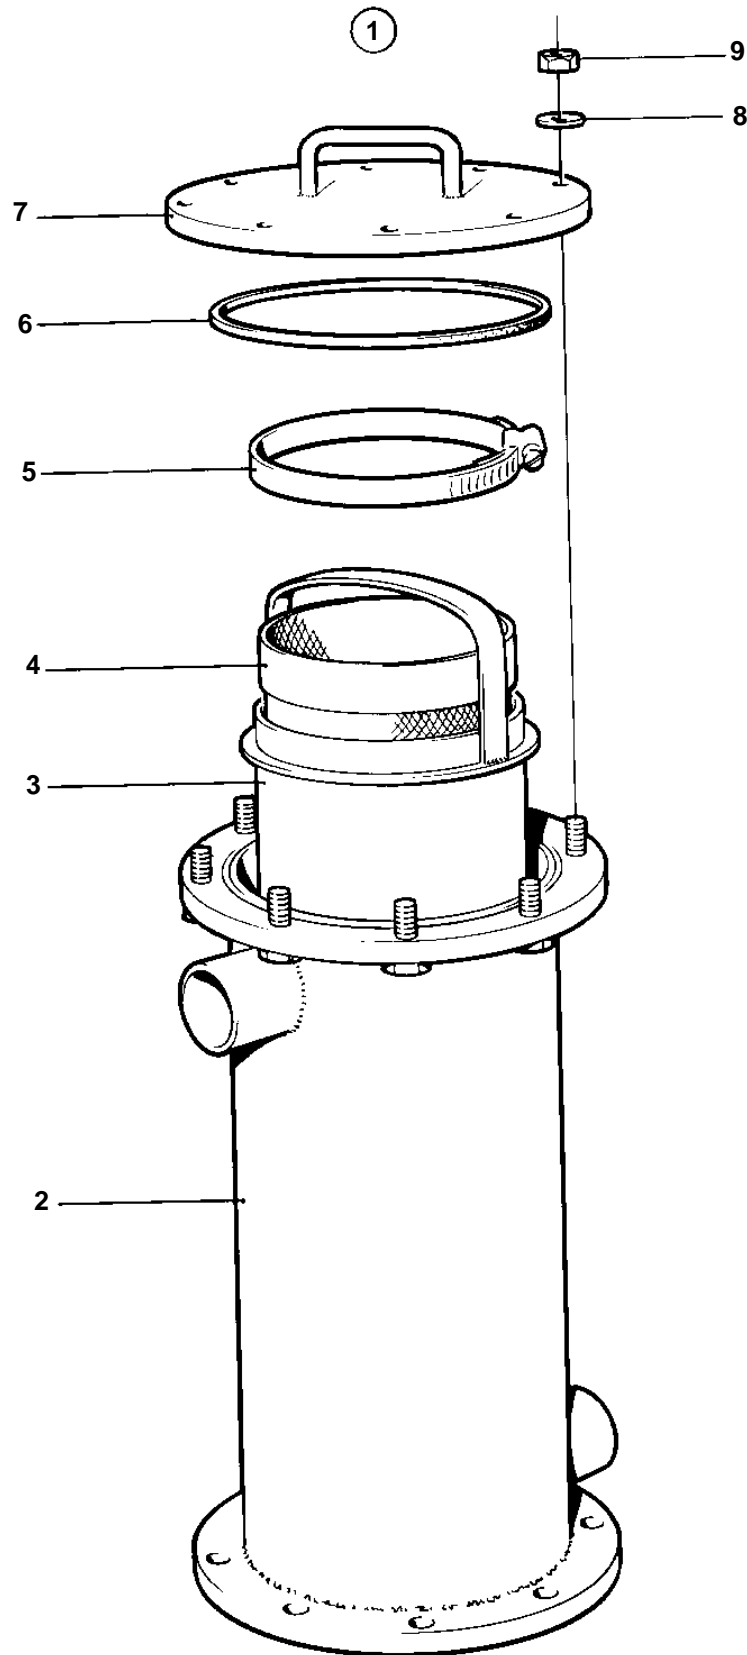

COMMON

5552

COMMON

REF	PART NO.	QTY	DESCRIPTION
1	843957	1	Sea water filter
2	843958	1	· Filter housing
3	843959	1	· Filter basket
4	843971	1	· Filter bag
5	949000	1	· Clamp
6	925287	1	· O-ring
7	843960	1	· Cover
8	955900	8	· Washer
9	955785	8	· Nut