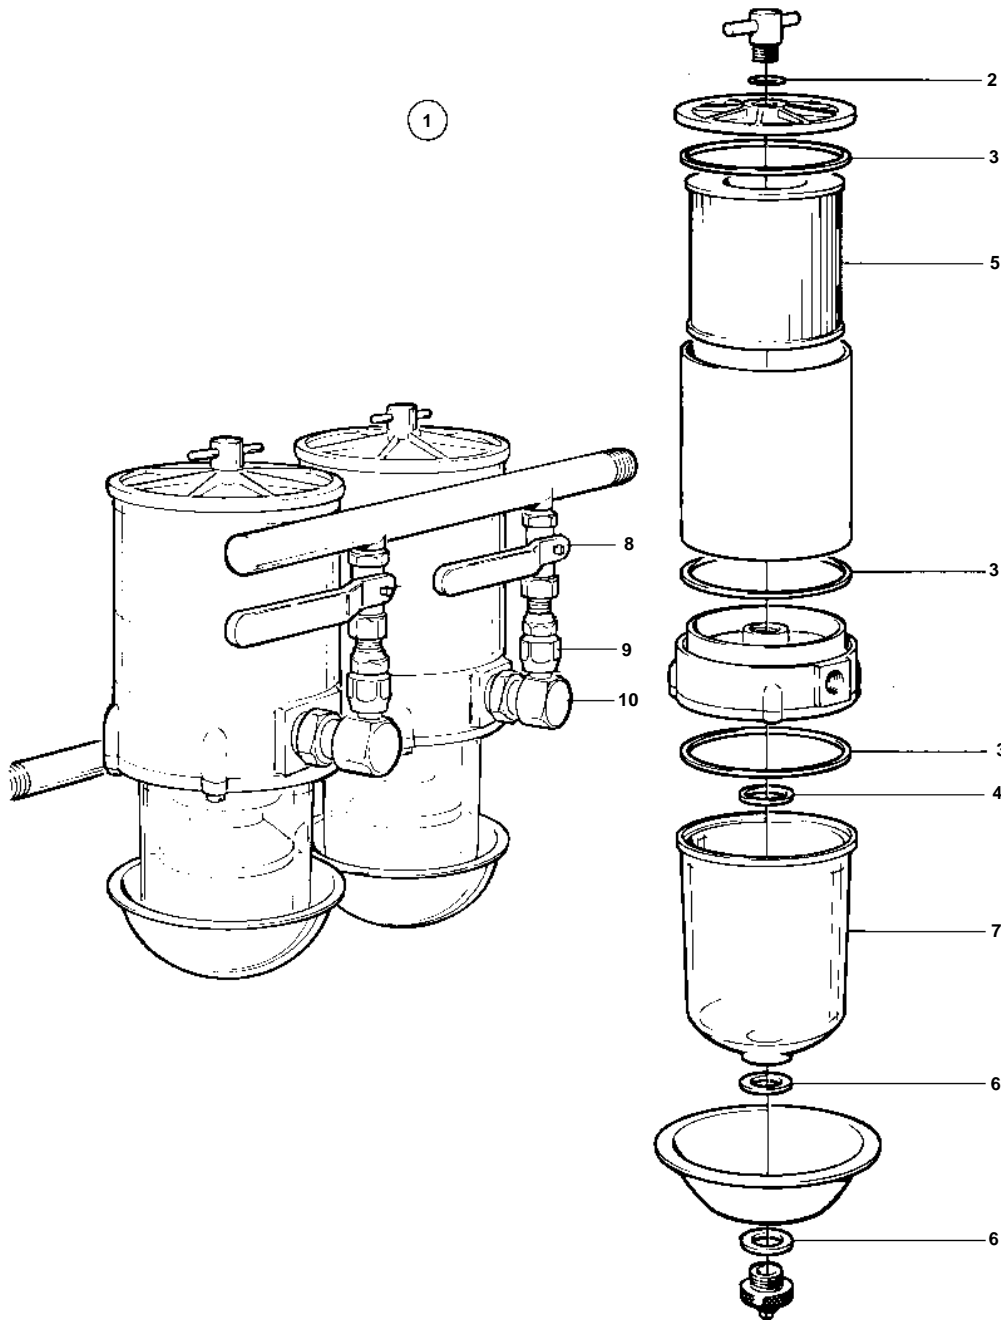

COMMON

7312

COMMON

REF	PART NO.	QTY	DESCRIPTION	SEE SEC.	NOTES
1	848044	2	Fuel strainer		
2	838505	2	· O-ring		
3	847525	2	· Plug		
4	847523	2	· Kit		
5	846734	2	· Insert		
6	838500	4	· Gasket		
7	847522	2	· Glass bowl		REPL BY 848293
				090-0045	
8	847524	4	Ball valve		
9	847525	4	Plug		
10	847526	4	Nipple		