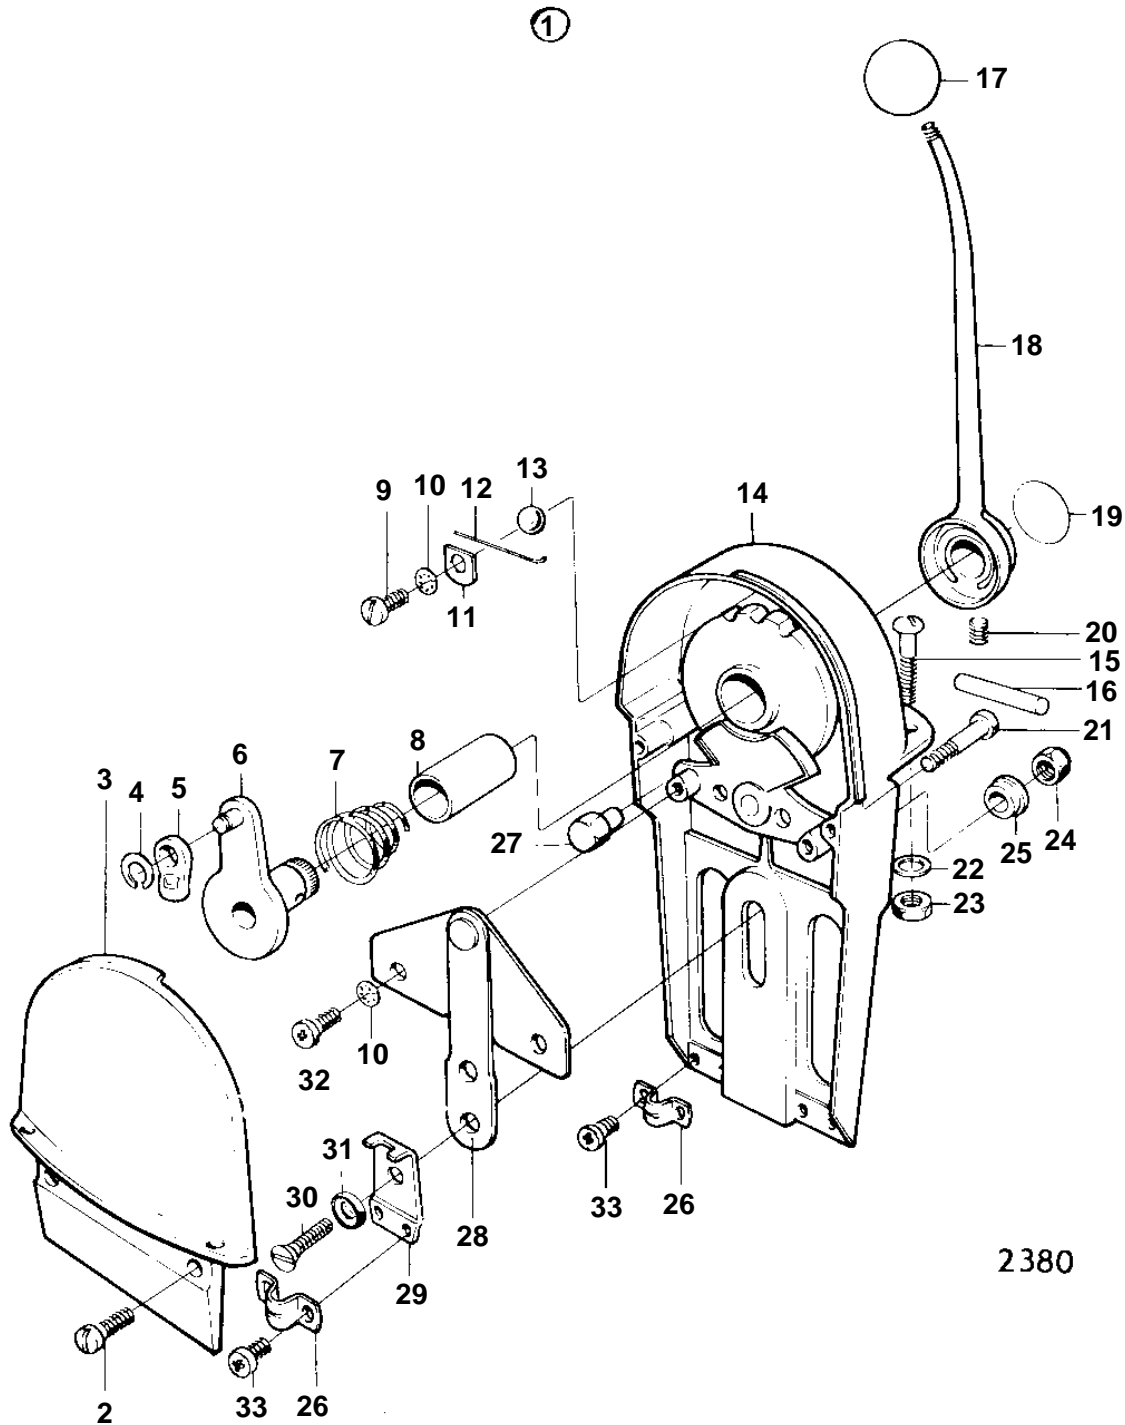

COMMON

2380

## COMMON

REF	PART NO.	QTY	DESCRIPTION	NOTES
1	813424	1	Control	FOR SINGLE ENGINE INSTALLATION.
2	950022	1	• Screw	
3	825876	1	• Cover	
4	951668	1	• Lock ring	
5	814269	1	• Cable attachment	
6	825877	1	• Throttle arm	
7	825870	1	• Spring	
8	825872	1	• Bushing	
9	950019	1	• Screw	
10	955946	3	• Lock washer	
11	825878	1		
12	825879	3	• Spring	
13	60309	1	• Ball	
14		1	• HOUSING	
15	943091	4	• Screw	
16	825880	1	• Pin	
17	825881	1	• Ball	
18	825882	1	• Lever	
19	825883	1		
20	825874	1	• Screw	
21	950025	1	• Screw	
22	940275	4	• Washer	
23	940092	4	• Nut	
24	950372	1	• Nut	
25	825865	1	• Sleeve	
26	817726	2	• Clamp	
27	825873	1	• Clamp	
28	825867	1		
29	820003	1	• Anchorage	
30	827715	1		
31	827716	1	• Bushing	
32	950020	2	• Screw	
33	950019	4	• Screw	