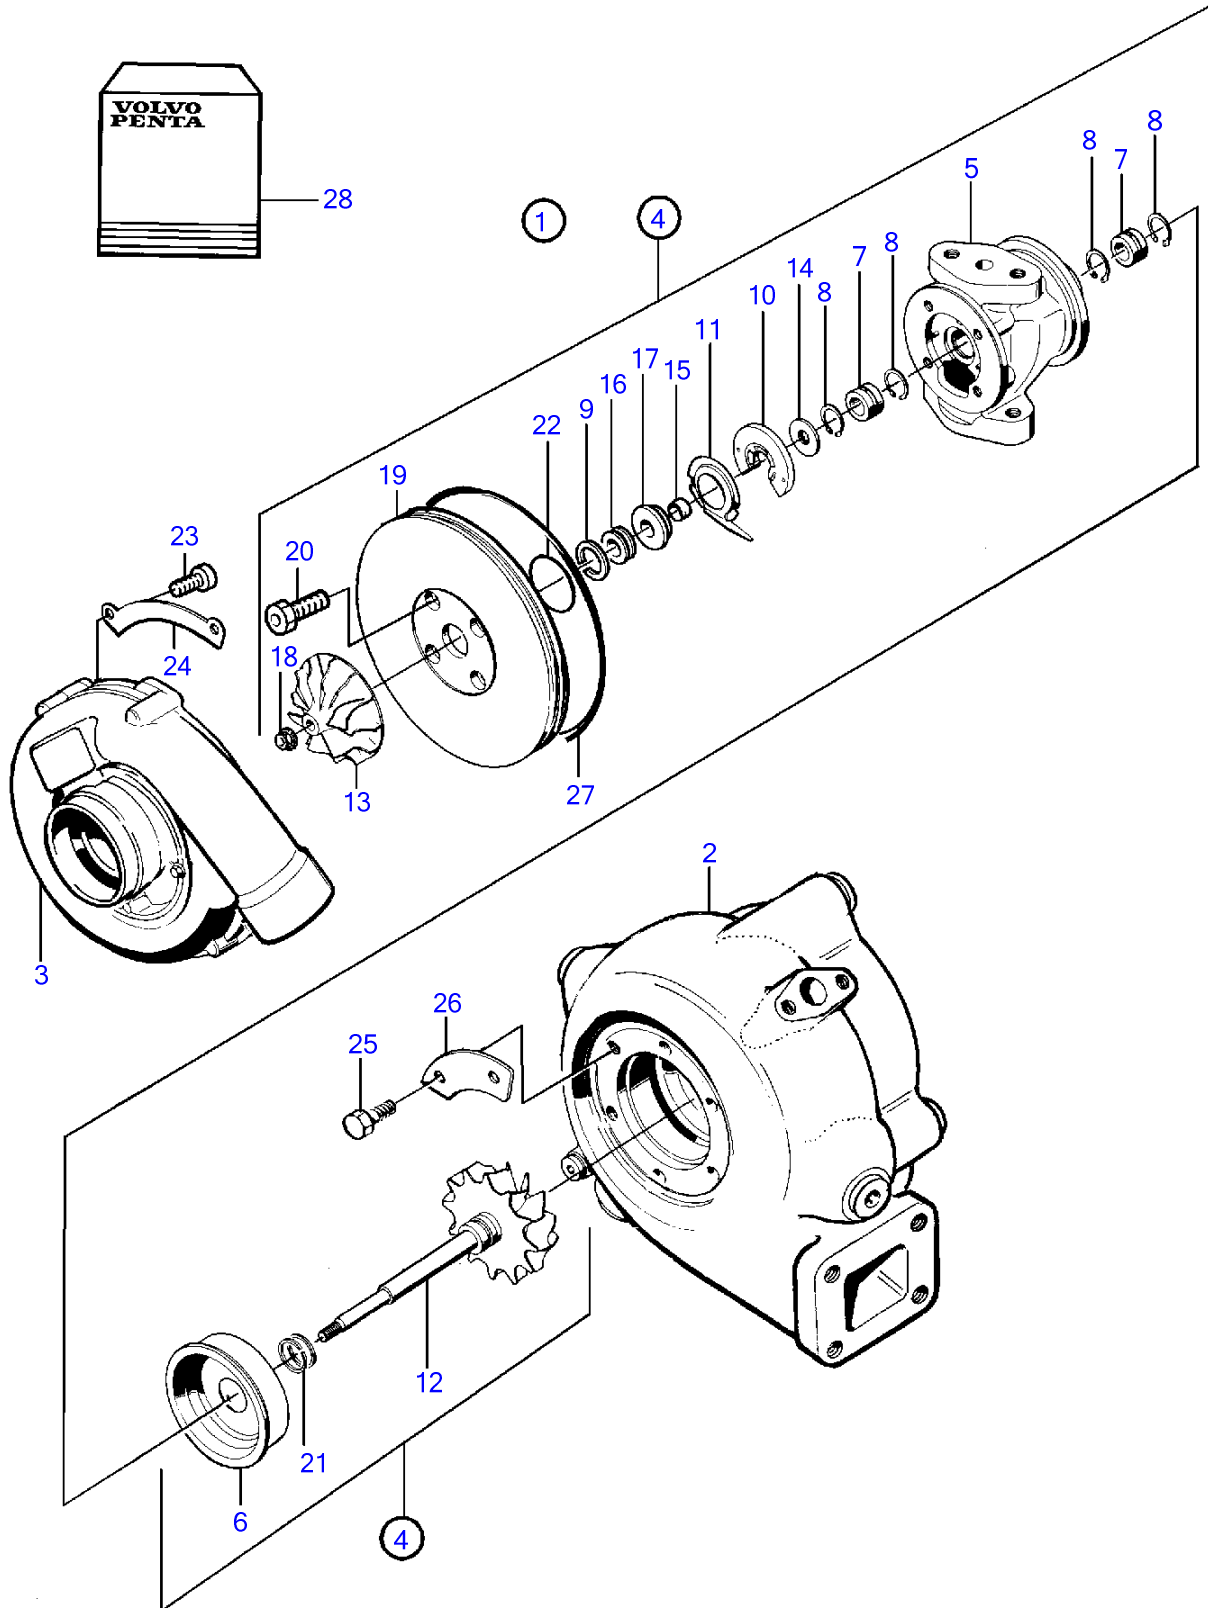

TAMD63L-A

TAMD63L-A

REF	PART NO.	QTY	DESCRIPTION	NOTES
1	3802097	1	Turbocharger	(3825200)
2		1	• Turbine housing	
3		1	• Compressor housing	
4	(3828270)	1	• Rotor unit	Obsolete part
5		1	• • Bearing housing	
6		1	• • Heat shield	
7		2	• • Bushing	Included in overhaul kit.
8		4	• • Lock ring	Included in overhaul kit.
9		1	• • Piston ring	Included in overhaul kit.
10		1	• • Thrust bearing	Included in overhaul kit.
11		1	• • Oil deflector	
12		1	• • Turbine rotor	
13		1	• • Compressor wheel	
14		2	• • Thrust washer	
15		1	• • Sleeve	
16		1	• • Bushing	
17		1	• • Seal	
18		1	• • Nut	Included in overhaul kit.
19		1	• • Thrust plate	
20		4	• • Screw	Included in overhaul kit.
21		2	• • Piston ring	Included in overhaul kit.
22		1	• • O-ring	Included in overhaul kit.
23		6	• Screw	
24		3	• Washer	
25		6	• Screw	Included in overhaul kit.
26		3	• Segment	
27	847643	1	• O-ring	Included in overhaul kit.
28	866286	1	Overhaul kit	