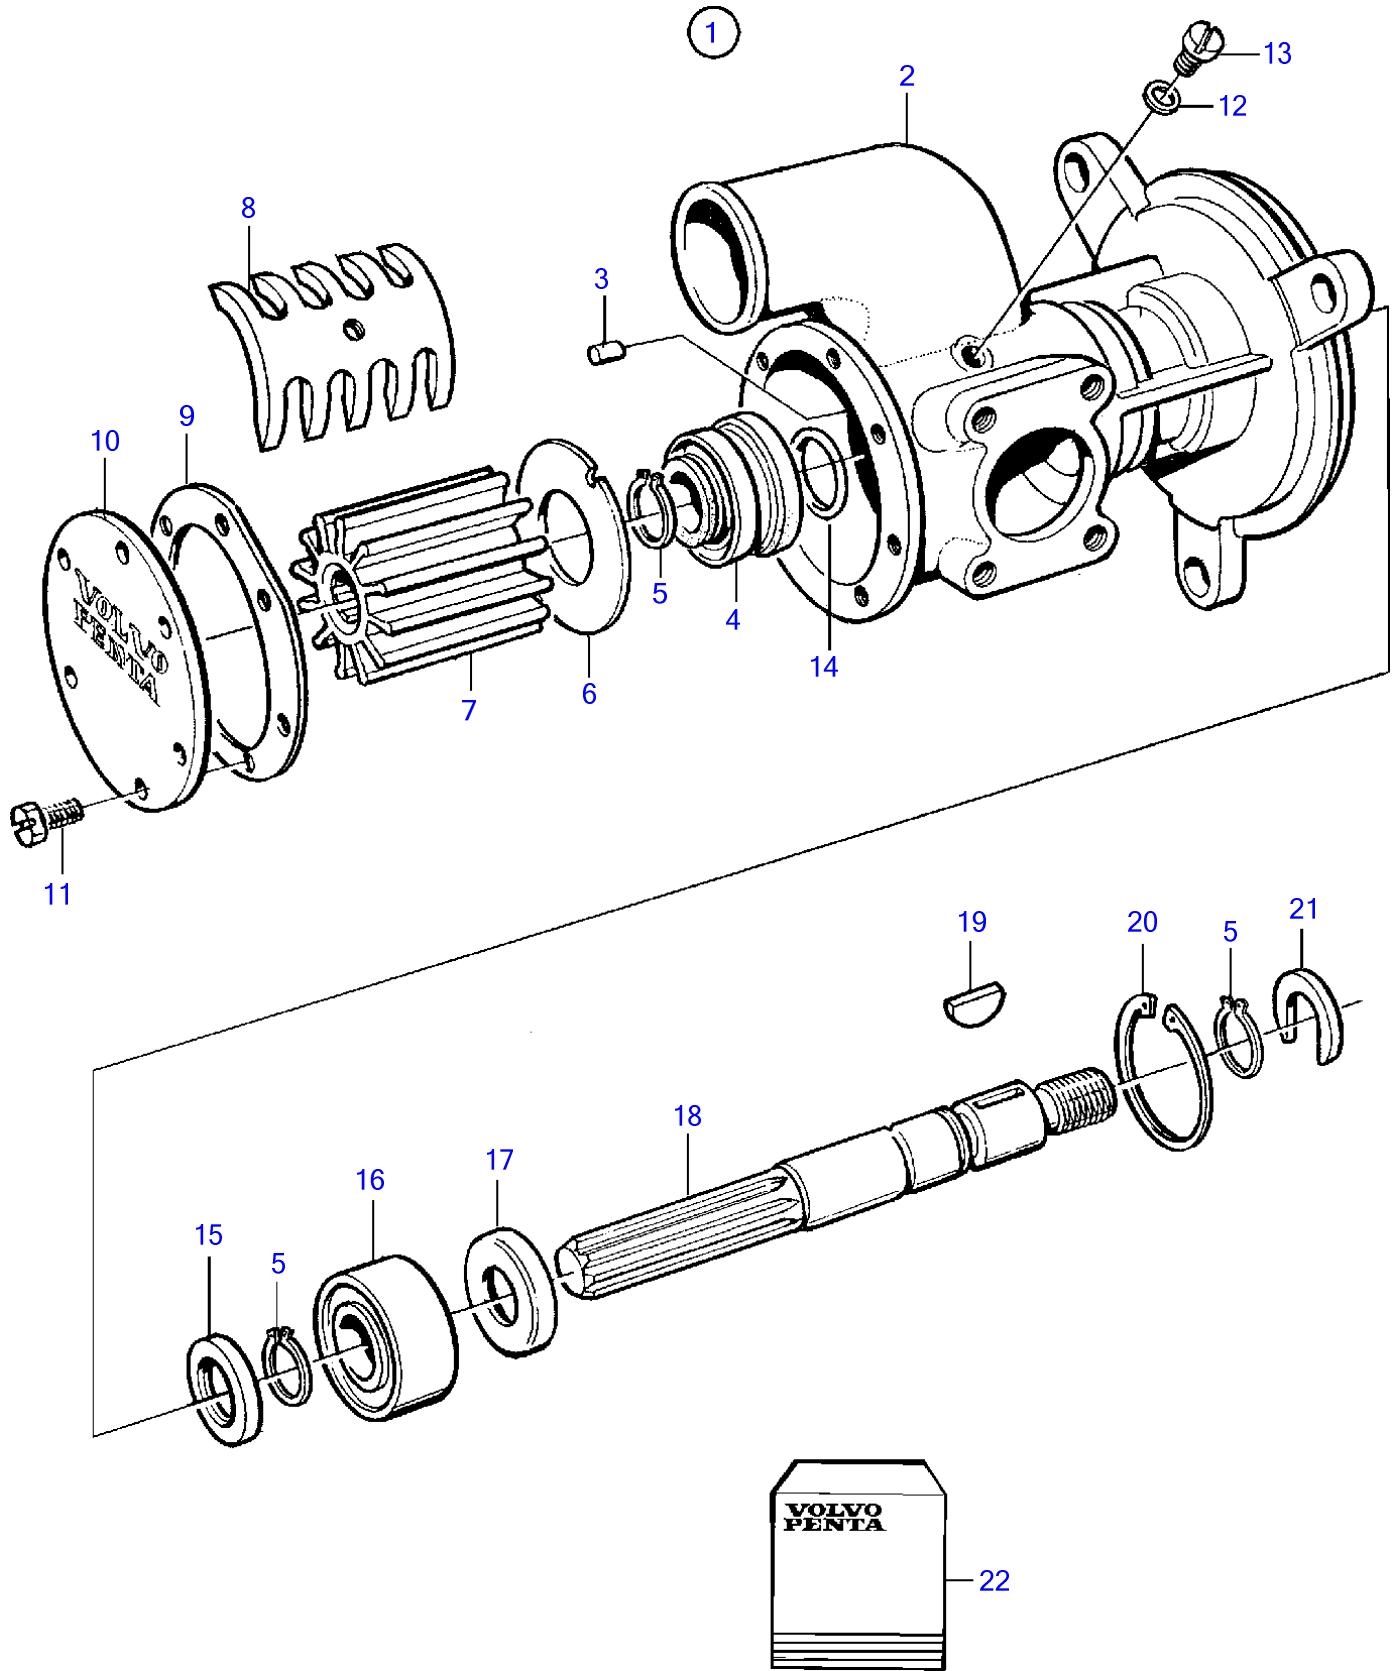

TAMD63L-A, TAMD63P-A

TAMD63L-A, TAMD63P-A

REF	PART NO.	QTY	DESCRIPTION	NOTES
1	865813	1	Sea water pump	
2		1	• Pump housing	
3	826239	1	• Locking pin	
4	864649	1	• Sealing	Included in overhaul kit.
5	943468	3	• Snap ring	Included in overhaul kit.
6	826246	1	• Wear washer	Included in overhaul kit.
7	3825113	1	• Impeller	Included in impeller kit., See group 99
8	866781	1	• Cam	
9	3825108	1	• Gasket	Included in overhaul kit., Included in impeller kit.
10	3825115	1	• Cardboard tube	
11	841693	6	• Screw	Included in overhaul kit.
12	864645	1	• Washer	
13	3825114	1	• Screw	
14	864648	1	• O-ring	Included in overhaul kit.
15	864647	1	• Sealing ring	Included in overhaul kit.
16	3825111	1	• Ball bearing	Included in overhaul kit.
17	3825110	1	• Lock ring	Included in overhaul kit.
18	866780	1	• Shaft	
19	942406	1	• Woodruff key	
20	3825112	1	• Lock ring	Included in overhaul kit.
21	3825109	1	• Collar	Included in overhaul kit.
22	876771	1	Impeller kit	See group 99
	877070	1	Overhaul kit	See group 99