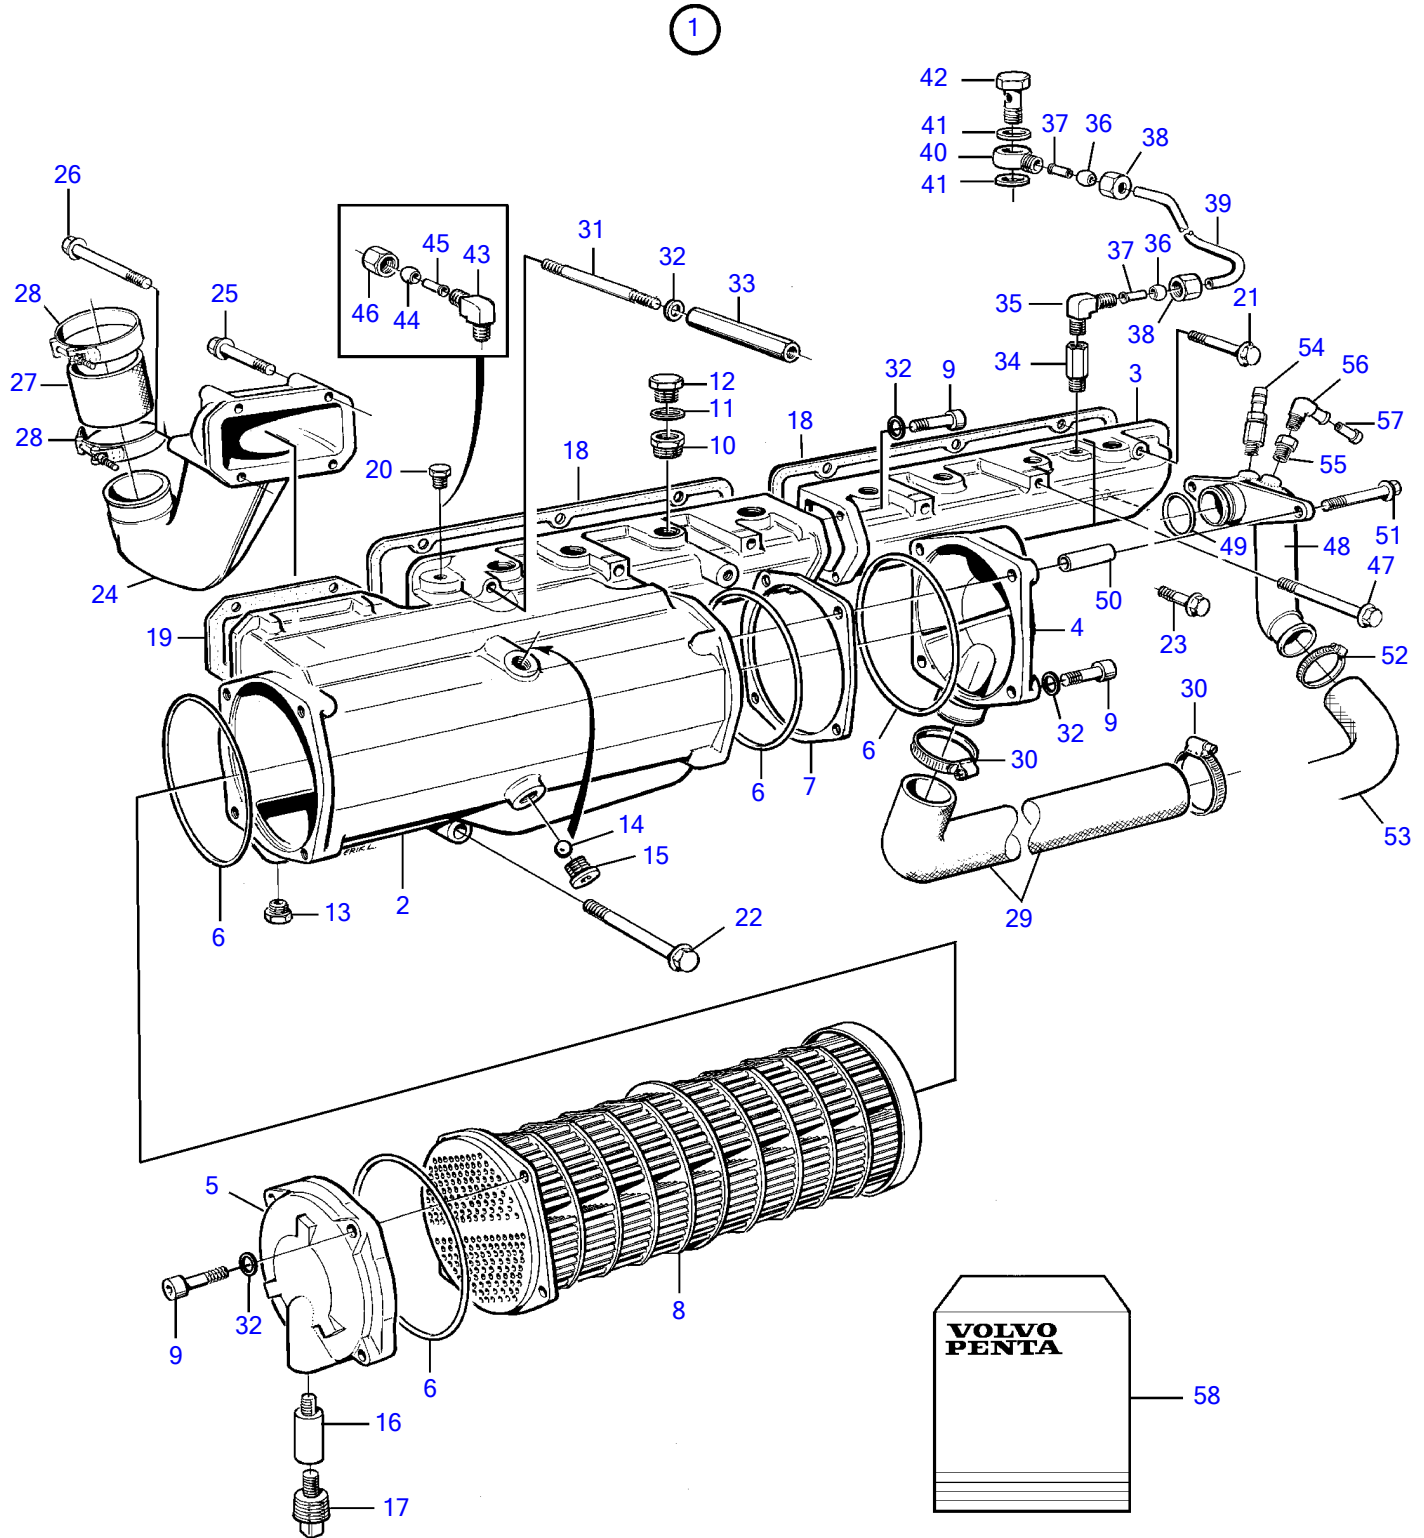

## TAMD63L-A, TAMD63P-A

REF	PART NO.	QTY	DESCRIPTION	NOTES
1	866178	1	Intercooler	
2	(866595)	1	• Housing	Obsolete part
3	866598	1	• Pipe	
4	866596	1	• End plate	
5	866597	1	• End plate	
6	949272	4	• O-ring	
7	866593	1	• Spacer	
8	866599	1	• Intercooler	
9	959224	10	• Hex. socket screw	
10	866600	8	• Adapter	
11	969011	8	• Gasket	
12	960630	8	• Plug	
13	866760	1	• Plug	
14	866758	2	• Ball	
15	866759	2	• Plug	
16	838929	1	• Anode	
17	838928	1	• Plug	
18	3829434	2	Intake gasket	Included in kit 876725., See group 99
19	866688	1	Gasket	Included in kit 876725., See group 99
20	981749	1	Plug	
21	965216	1	Flange screw	
22	973096	1	Flange screw	M10x130mm
23	946671	6	Flange screw	
24	866212	1	Tube	
25	965216	2	Flange screw	
26	965183	2	Flange screw	
27	866689	1	Hose	
28	1544731	2	Hose clamp	
29	866217	1	Hose	
30	961672	2	Hose clamp	
31	953062	1	Stud	M8x100mm
32	941907	18	Spring washer	For engines in with keel cooling.
	941907	11	Spring washer	
33	3825171	1	Spacer	
34	862109	1	Nipple	
35	954385	1	Elbow nipple	
36	954364	2	Sleeve	
37	944717	2	Support sleeve	
38	954356	2	Fitting nut	
39	945460	1	Tube	Alt, L=640mm
40	945417	1	Banjo nipple	
41	11994	2	Gasket	
42	969299	1	Hollow screw	
43	954385	1	Elbow nipple	Alt
44	954364	1	Sleeve	Alt
45	944717	1	Support sleeve	Alt
46	954356	1	Fitting nut	Alt
47	965182	4	Flange screw	For engines in with keel cooling., M8x80mm
48	3825869	1	Coolant pipe	For engines in with keel cooling.
49	866690	1	O-ring	For engines in with keel cooling., Included in kit 876725.
50	842351	2	Spacer sleeve	For engines in with keel cooling.
51	965183	2	Flange screw	For engines in with keel cooling., M8x90mm
52	961672	1	Hose clamp	For engines in with keel cooling.
53	866218	1	Hose	After cooler-oil cooler., For engines in with keel cooling.
54	949918	1	Shut-off cock	For engines in with keel cooling.
55	180002	1	Nipple	For engines in with keel cooling.
56	479953	1	Elbow nipple	For engines in with keel cooling.
57	865754	1	Orifice sleeve	For engines in with keel cooling.
58	876725	1	Intake gasket kit	See group 99