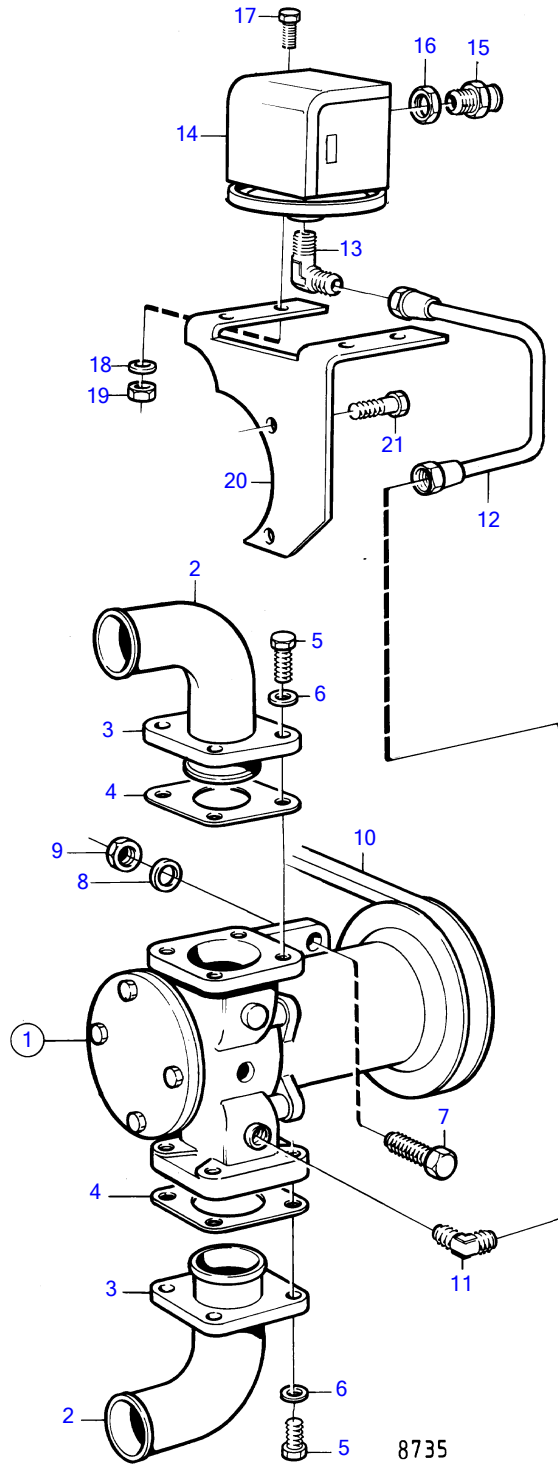

TAMD63L-A, TAMD63P-A

TAMD63L-A, TAMD63P-A

REF	PART NO.	QTY	DESCRIPTION	SEE SEC.	NOTES
1	846104	1	Bilge pump		1 1/4"
			.		
			.	644	
2	842028	2	Hose attachment		
3	842029	2	Flange		
4	3888837	2	Gasket		(862592)
5	940114	8	Hexagon screw		
6	942336	8	Spring washer		
7	946472	4	Flange screw		
8	976945	4	Washer		
9	971095	4	Flange nut		
10	863186	1	V-belt		When the pump is installed on the bracket., L=1218mm
	846361	1	V-belt		When the pump is installed on the clutch., L=1160mm
11	954343	1	Elbow nipple		
12	846253	1	Copper tube		
13	944155	1	Elbow nipple		
14	1144047	1	Toggle switch		
15	822327	1	Grommet		
	881192	1	Grommet		
16	880243	2	Nut		
17	(950005)	4	Cross recessed screw		Obsolete part
18	941904	4	Spring washer		
19	940119	4	Hexagon nut		
20	846218	1	Bracket		
21	955525	2	Hexagon screw		