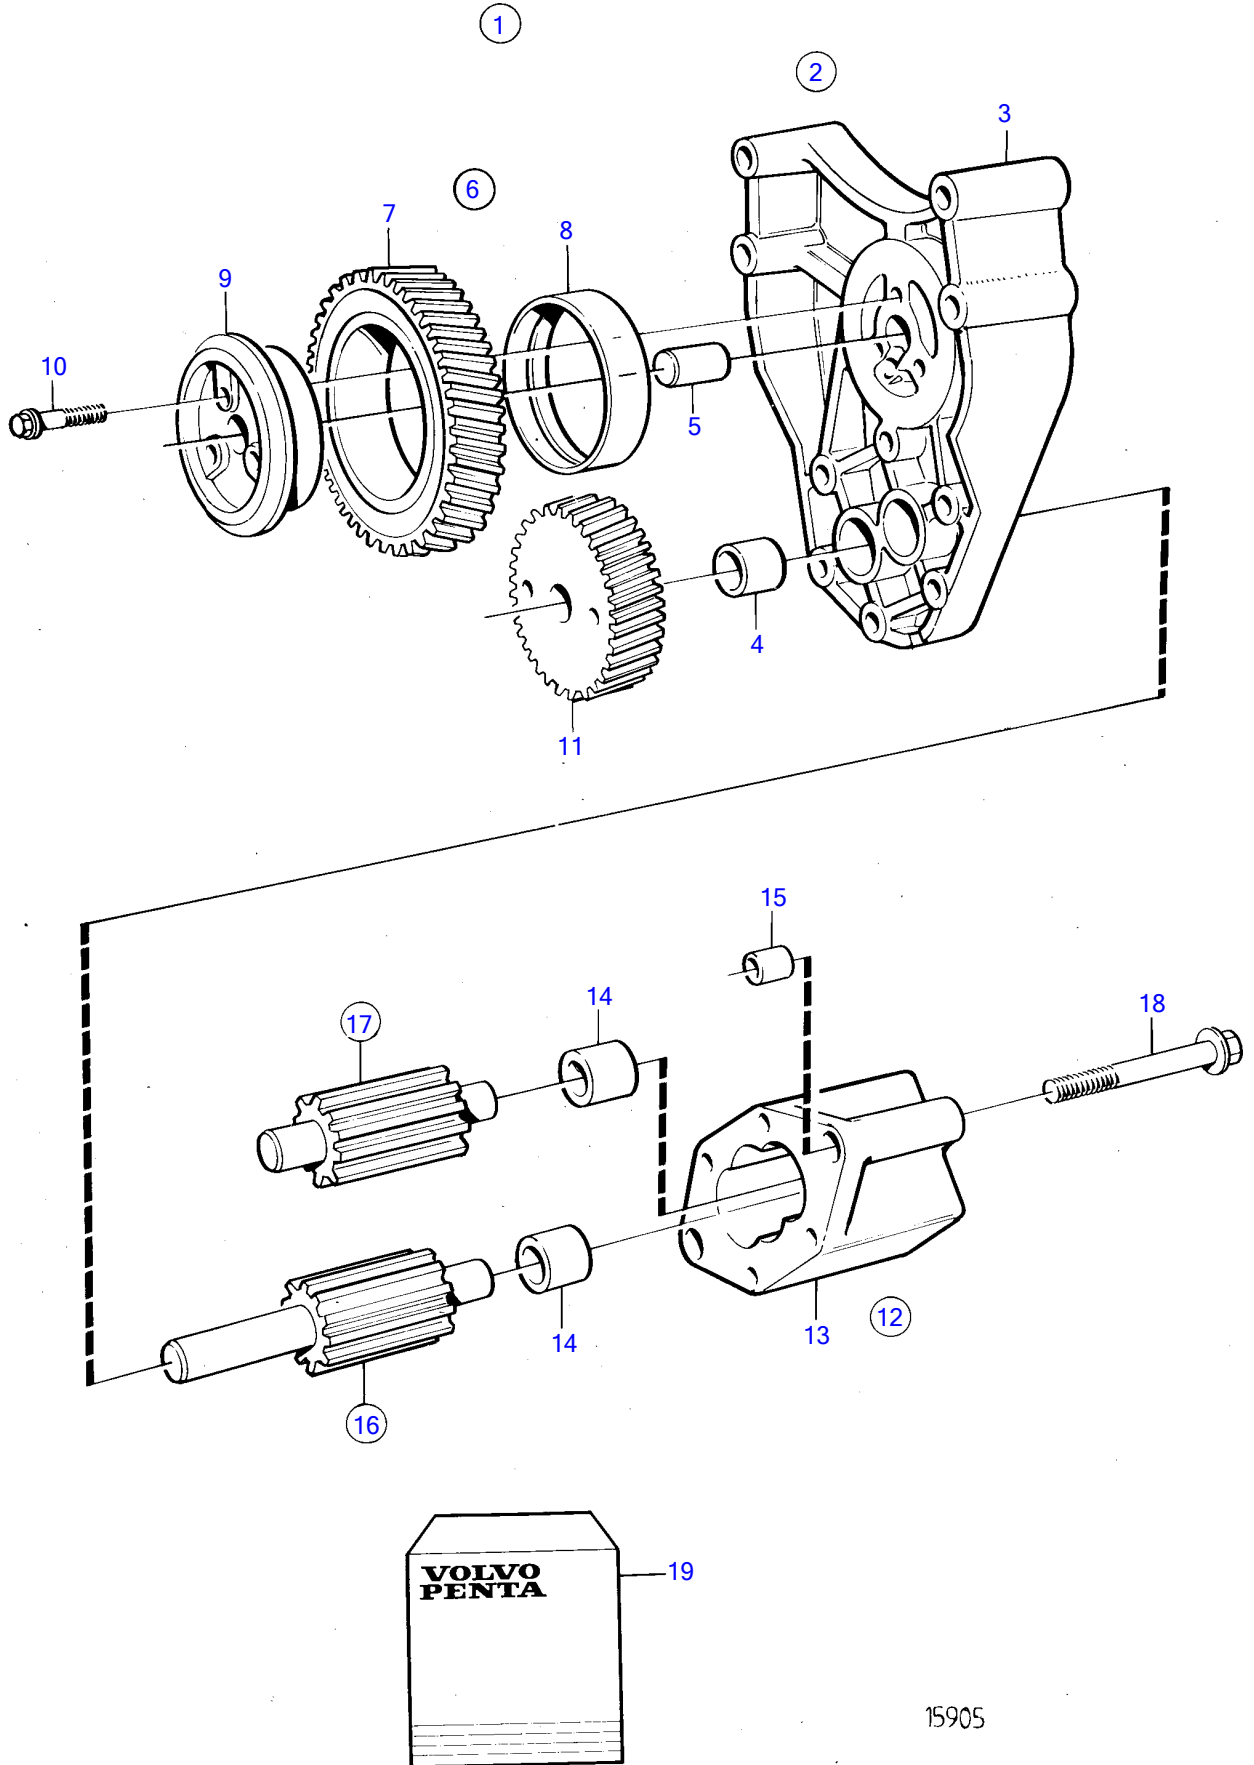

TAMD63L-A, TAMD63P-A

TAMD63L-A, TAMD63P-A

REF	PART NO.	QTY	DESCRIPTION	NOTES
1	477547	1	Oil pump	
2	471571	1	• Bracket	
3		1	• • Bracket	
4	470347	2	• • • Bushing	Included in overhaul kit.
5	191171	1	• • Pin	
6	471942	1	• Idler gear	
7		1	• • Idler gear	
8		1	• • Bushing	
9	420048	1	• Bearing sleeve	
10	471586	1	• Screw	
11	471941	1	• Gear	
12		1	• Housing	
13		1	• • Housing	
14	470347	2	• • • Bushing	Included in overhaul kit.
15	401146	2	• • Guide sleeve	
16		1	• Shaft, with gear	Included in overhaul kit.
17		1	• Shaft, with gear	Included in overhaul kit.
18	965218	2	• Flange screw	L=75mm
19	276152	1	Overhaul kit	See group 99