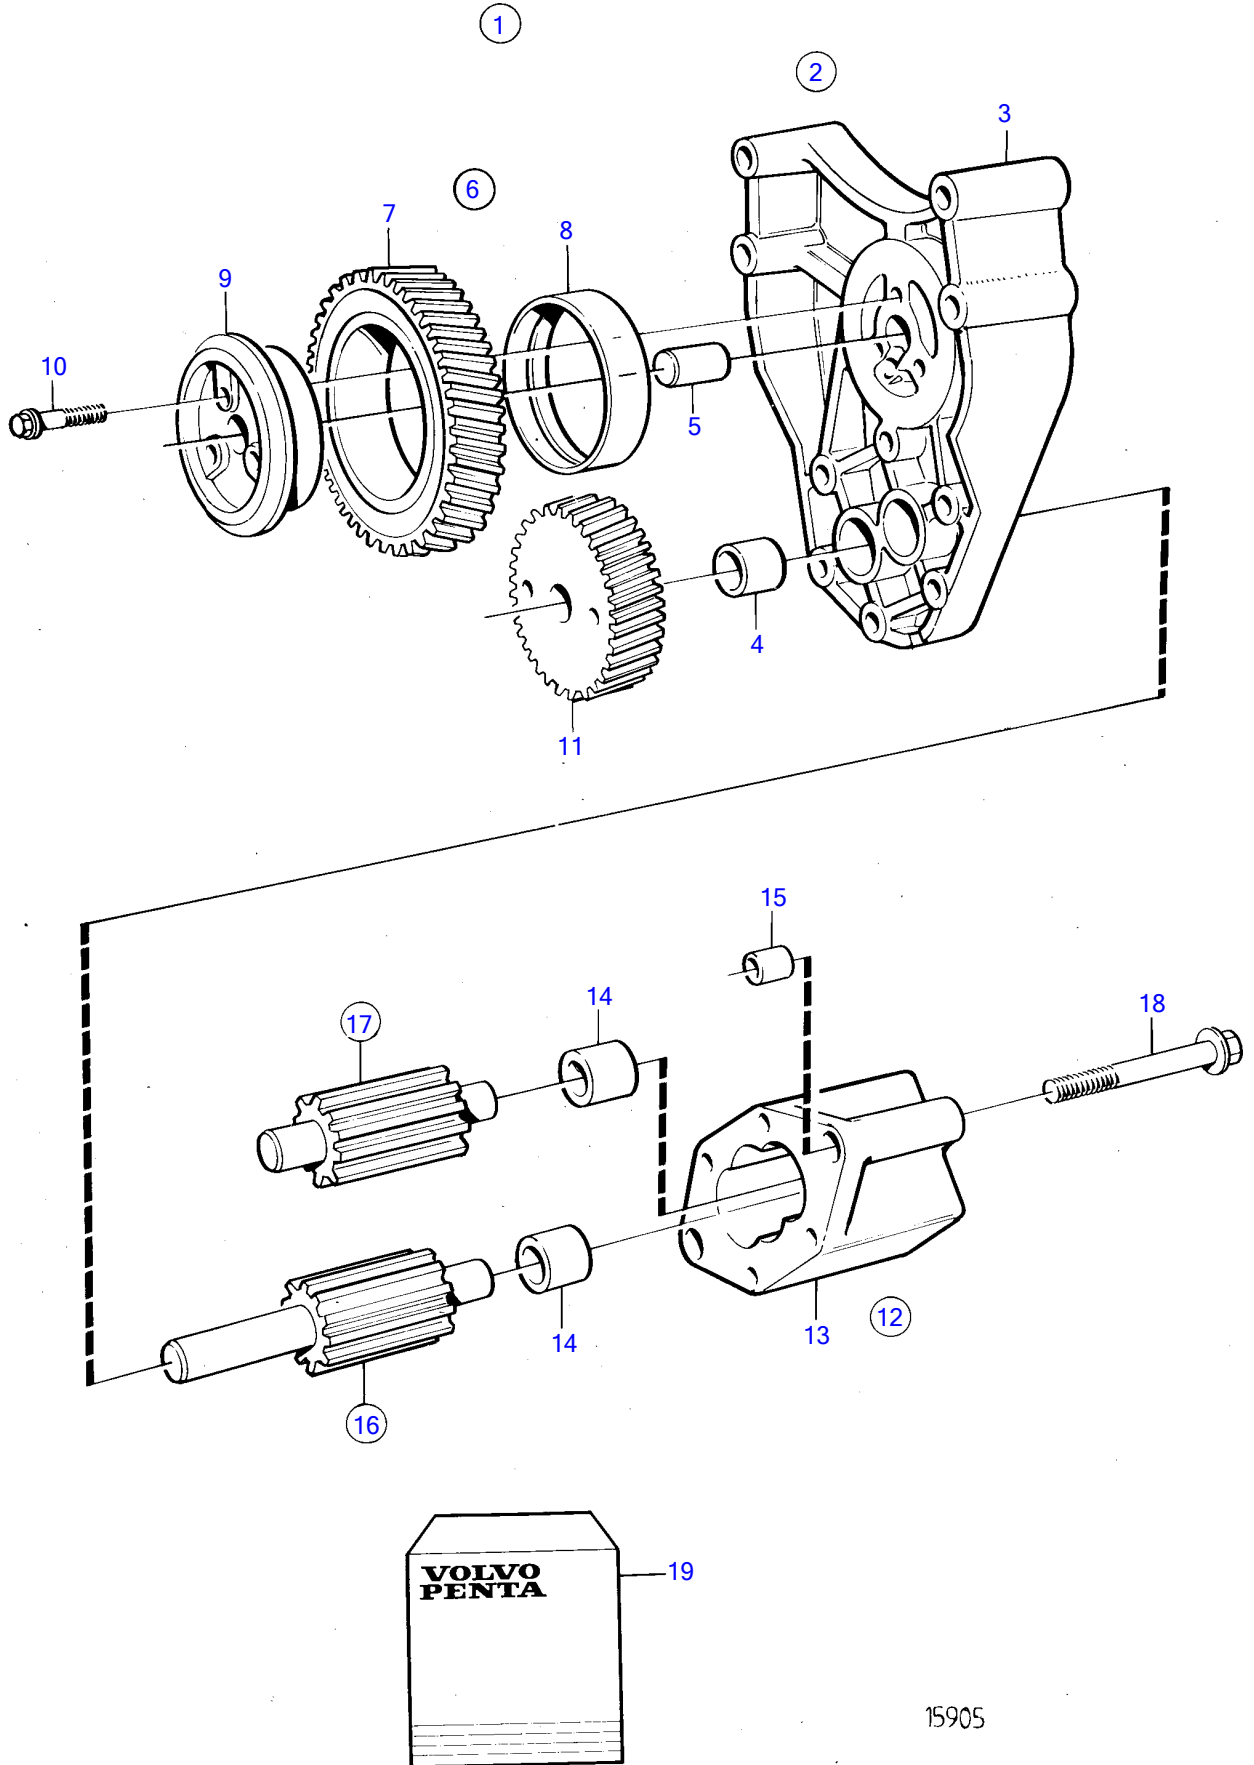

TAMD63L-A, TAMD63P-A

TAMD63L-A, TAMD63P-A

REF	PART NO.	QTY	DESCRIPTION	NOTES
1	471733	1	Oil pump	Replaced by 477547
2	471571	1	• Bracket	
3		1	• • Bracket	
4	470347	2	• • • Bushing	Included in overhaul kit.
5	191171	1	• • Pin	
6	471942	1	• Idler gear	
7		1	• • Idler gear	
8		1	• • Bushing	
9	420048	1	• Bearing sleeve	
10	471586	1	• Screw	
11	471941	1	• Gear	
12		1	• Housing	
13		1	• • Housing	
14	470347	2	• • • Bushing	Included in overhaul kit.
15	401146	2	• • Guide sleeve	
16		1	• Shaft, with gear	Included in overhaul kit.
17		1	• Shaft, with gear	Included in overhaul kit.
18	965218	2	• Flange screw	L=75mm
19	276152	1	Overhaul kit	See group 99