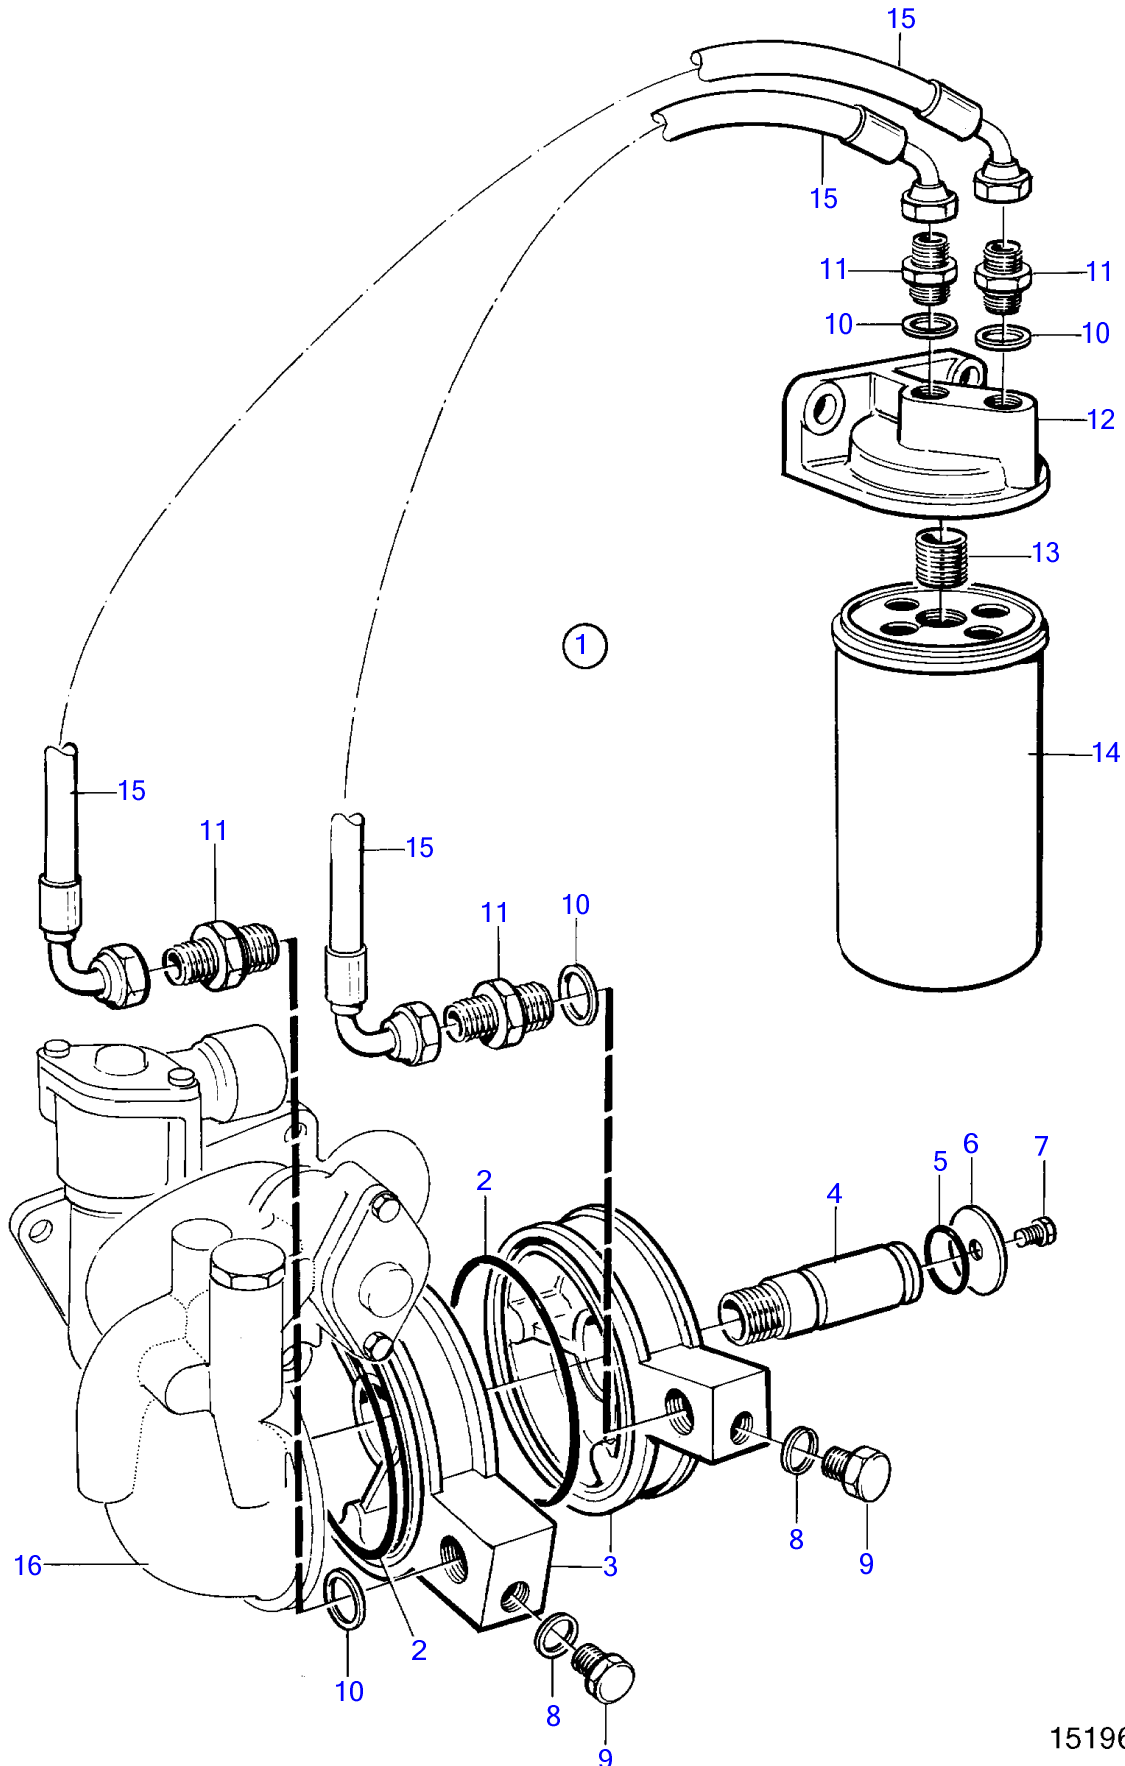

TAMD63L-A, TAMD63P-A

15196

TAMD63L-A, TAMD63P-A

REF	PART NO.	QTY	DESCRIPTION	SEE SEC.	NOTES
1		1	Oil filter kit		
2	949647	2	• O-ring		
3	848502	2	• Cardboard tube		
4	848504	1	• Pipe		
5	949658	2	• O-ring		
6	862692	1	• Washer		
7	970945	1	• Hexagon screw		(970944)
8	948884	2	• Gasket		
9	960632	2	• Plug		
10	948885	4	• Gasket		
11	947554	4	• Nipple		M26x1,5
12	848509	1	• Housing		
13	466623	1	• Nipple		
14	847741	1	• Oil filter		
15	863613	2	• Oil hose		
16	866656	1	Oil filter housing		
			•		
			•	686	