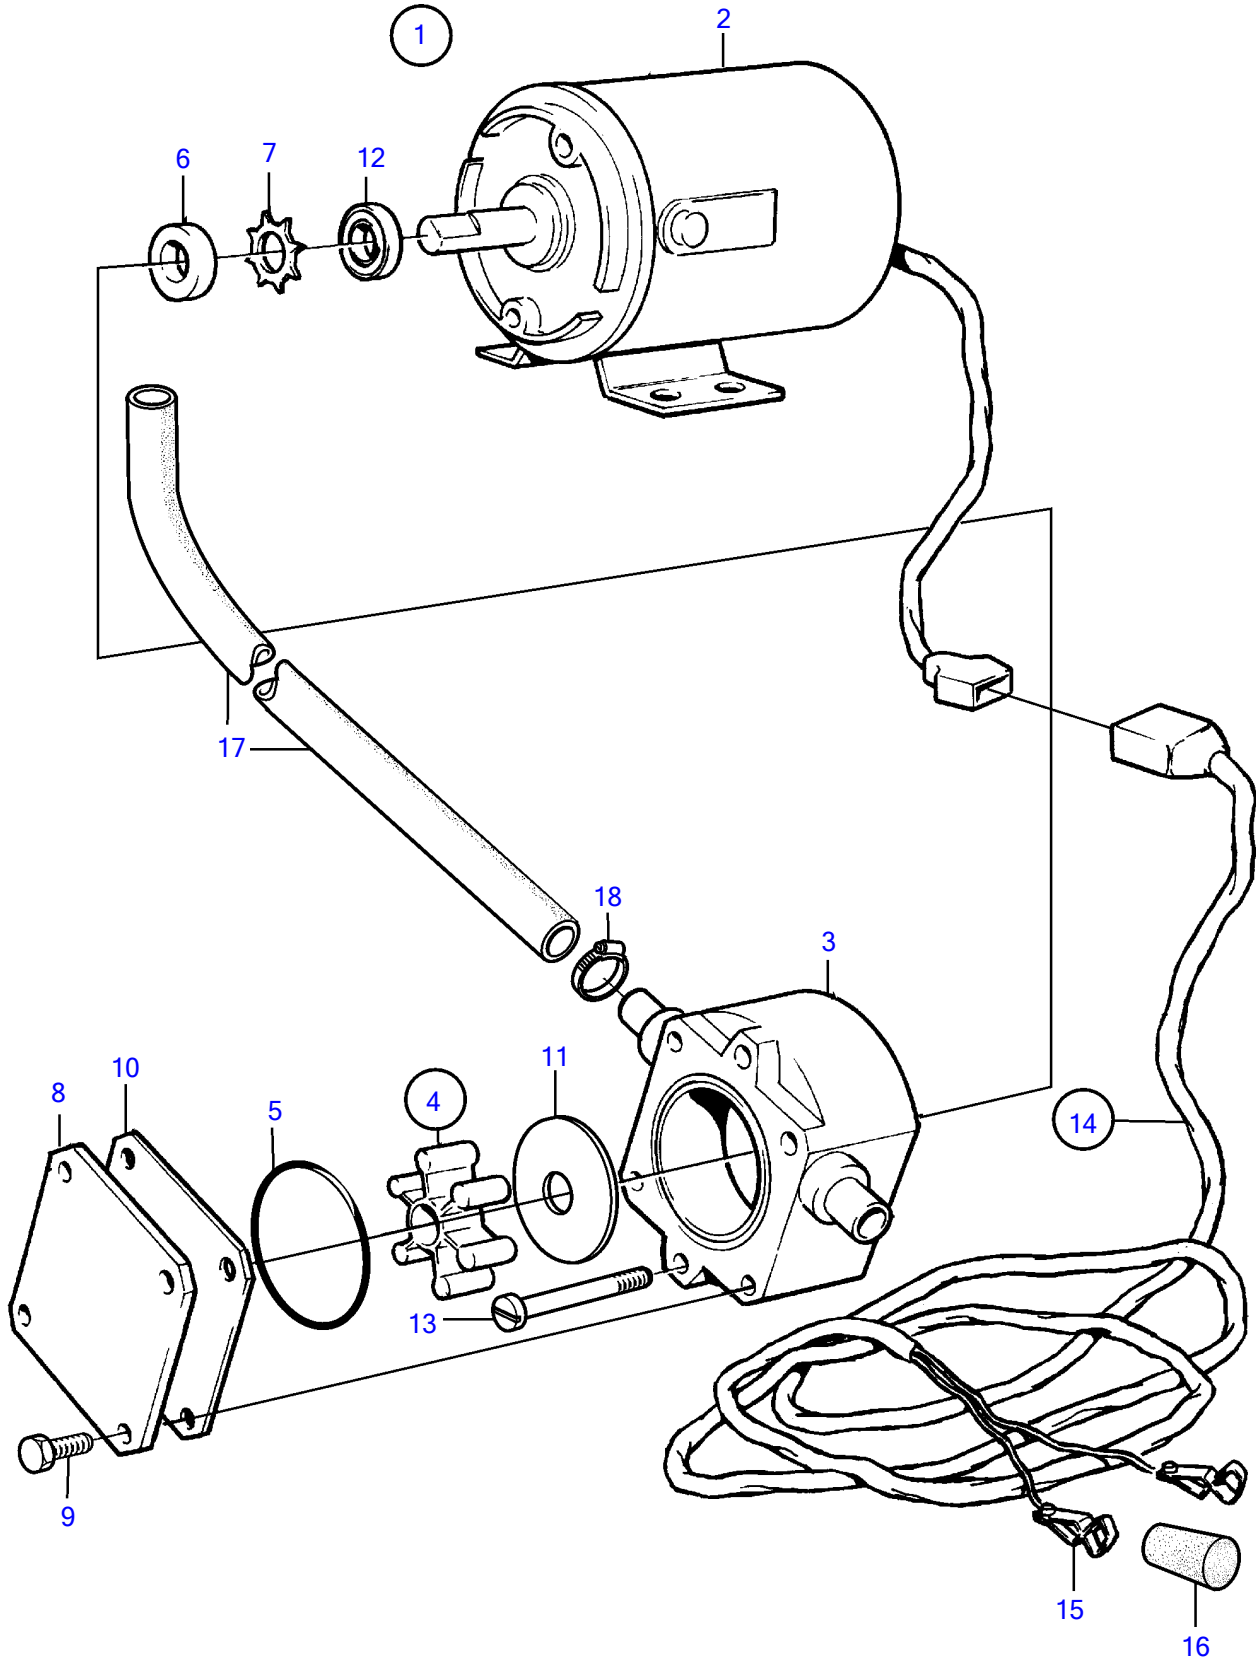

TAMD63L-A, TAMD63P-A

TAMD63L-A, TAMD63P-A

REF	PART NO.	QTY	DESCRIPTION	NOTES
1	843114	1	Oil bilge pump	12V
2	842855	1	• Oil bilge pump	
3	(844015)	1	• • Pump housing	Obsolete part
4	844022	1	• • Impeller kit	
5		1	• • • O-ring	
6		1	• • • Sealing ring	
7		1	• • • Lock ring	
8	844018	1	• • Cardboard tube	
9	844021	4	• • Screw	
10	844017	1	• • Wear washer	
11	844016	1	• • Wear washer	
12	844019	1	• • Deflector ring	
13	969518	2	• • 6 point socket screw	(847464)
14	843113	1	• Cable trunk	
15	844280	2	• • Clip	
16	(844279)	1	• • Isolation	Obsolete part, Black
	(844278)	1	• • Isolation	Obsolete part, Red
17	943707	X	• Hose	
18	943471	3	• Hose clamp	