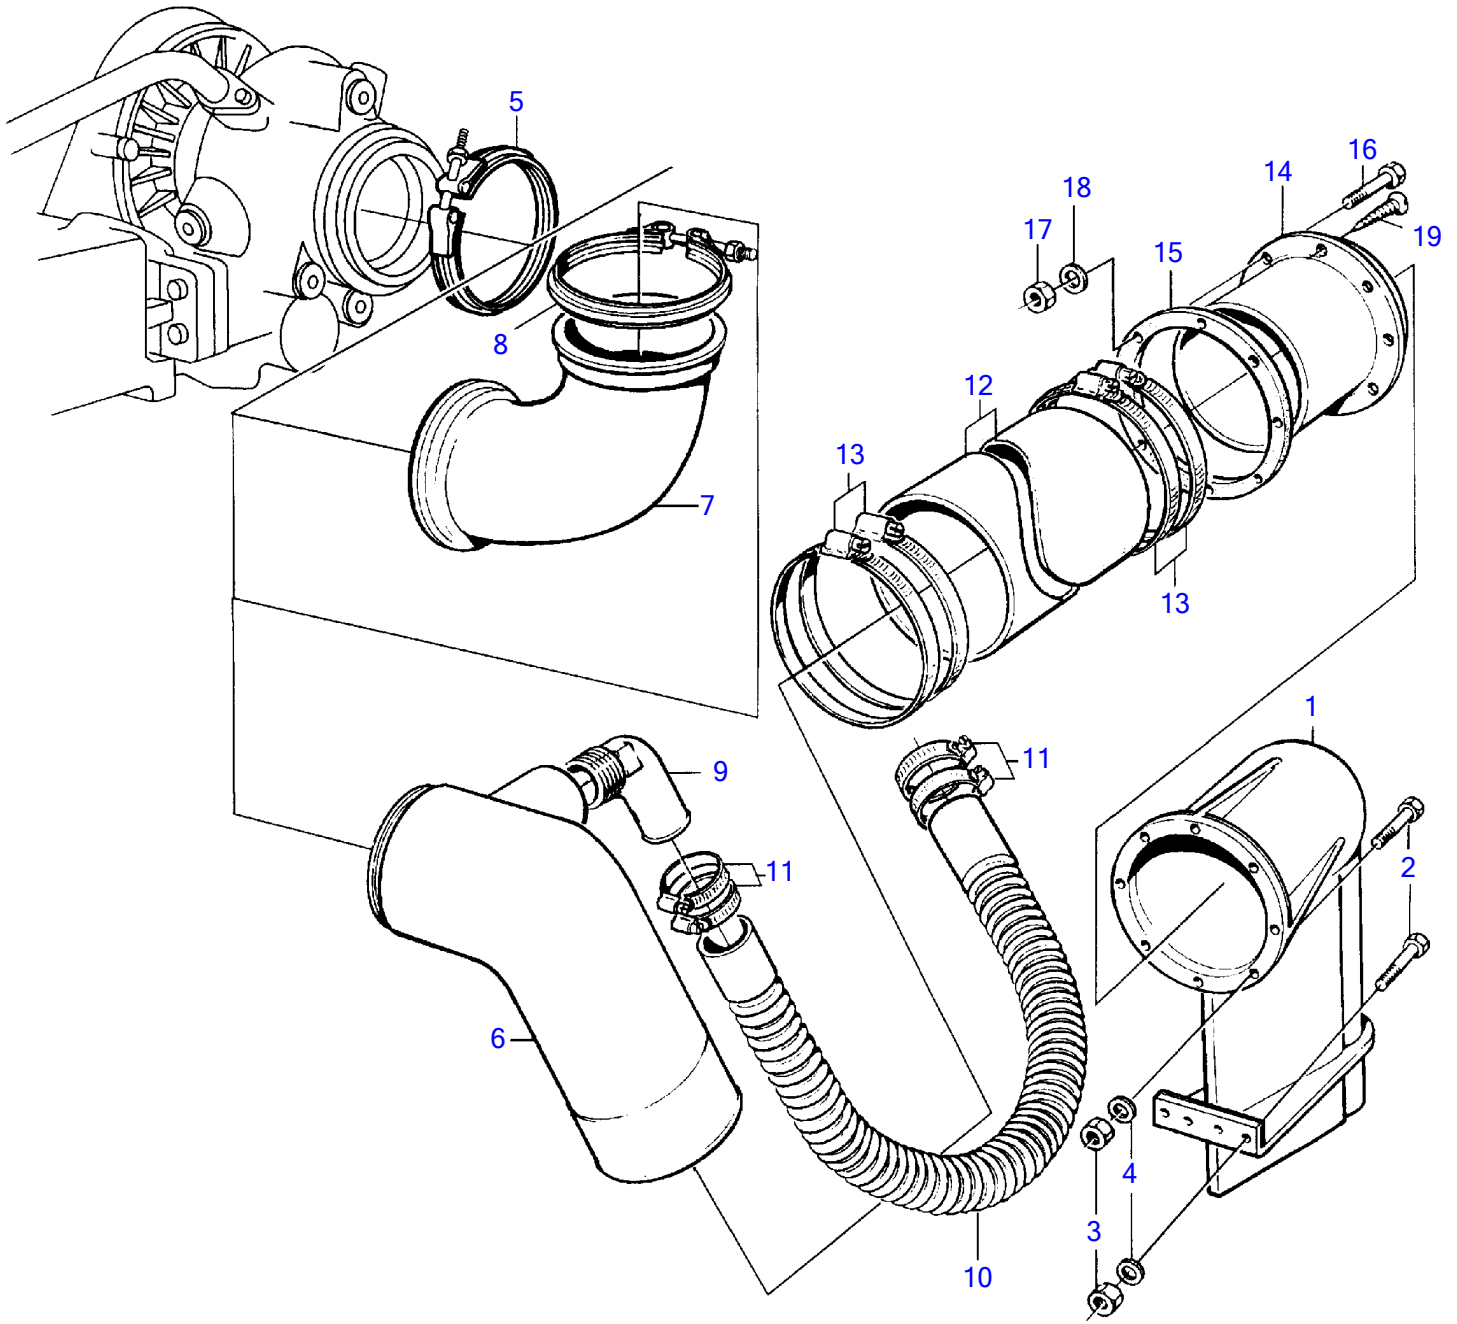

TAMD63L-A, TAMD63P-A

17943

TAMD63L-A, TAMD63P-A

REF	PART NO.	QTY	DESCRIPTION	NOTES
1	836823	1	Muffler	
2	(959942)	16	Hexagon screw	Obsolete part
3	940190	16	Hexagon nut	
4	940191	16	Washer	
5	3807212	1	Clamp	
6	3830988	1	Exhaust riser	(865545) (3826841)
7	3829021	1	Exhaust riser	Alt, 90 (865075)
8	3807212	1	Clamp	Alt
9	848420	1	Hose connection	
10	3886729	1	Hose	Oil cooler, reverse gear-exhaust riser.
11	961672	4	Hose clamp	
12	1140669	X	Exhaust hose	(828489)
13	943485	4	Hose clamp	
14	836757	1	Hull fitting	
15	836758	1	Gasket	
16	941815	8	Cross recessed screw	
17	940190	8	Hexagon nut	
18	(836768)	8	Spring washer	Obsolete part
19	(836769)	8	Wood screw	Obsolete part