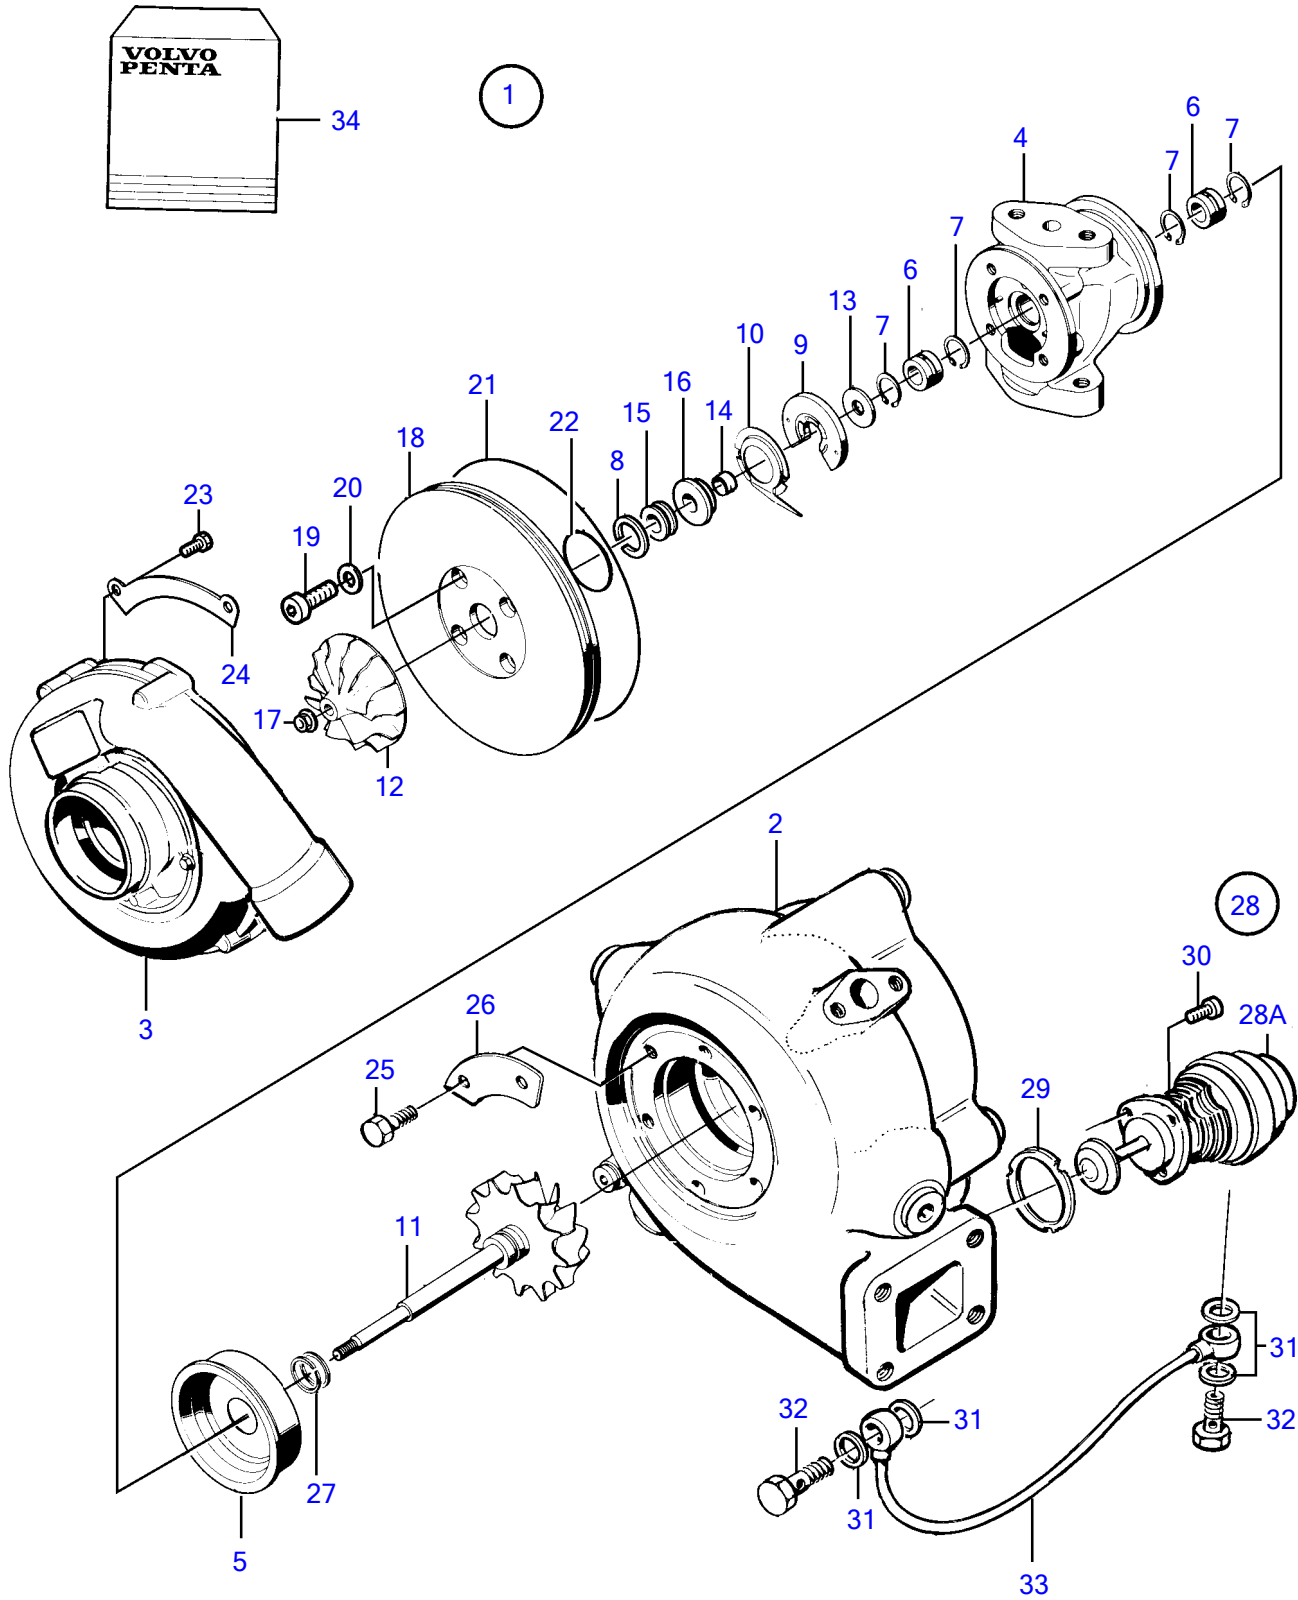

TAMD63P-A

TAMD63P-A

REF	PART NO.	QTY	DESCRIPTION	NOTES
1	3802127	1	Turbocharger	(866639)
2		1	• Turbine housing	
3		1	• Compressor housing	
4		1	• Bearing housing	
5	(838563)	1	• Shield	Obsolete part
6	(838562)	2	• Bushing	Included in overhaul kit., Obsolete part
7	(845042)	4	• Lock ring	Obsolete part, Included in overhaul kit.
8		1	• Piston ring	Included in overhaul kit.
9	(858710)	1	• Thrust bearing	Obsolete part, Included in overhaul kit.
10	(845047)	1	• Oil deflector	Obsolete part, Included in overhaul kit.
11	(3825121)	1	• Turbine rotor	Obsolete part
12	(3825123)	1	• Compressor wheel	Obsolete part
13	(844000)	2	• Thrust ring	Obsolete part
14	(845050)	1	• Sleeve	Obsolete part
15	(858674)	1	• Bushing	Obsolete part
16	(858675)	1	• Seal	Obsolete part
17	(866276)	1	• Nut	Obsolete part, Included in overhaul kit., (3825124)
18		1	• Thrust plate	
19	845829	4	• Screw	Included in overhaul kit.
20	(838568)	4	• Washer	Obsolete part, Included in overhaul kit.
21	847643	1	• O-ring	Included in overhaul kit.
22	(838426)	1	• O-ring	Obsolete part, Included in overhaul kit.
23	955270	6	• Hexagon screw	Included in overhaul kit.
24	(847646)	3	• Segment	Obsolete part, Included in overhaul kit.
25	955269	6	• Hexagon screw	Included in overhaul kit.
26	(838578)	3	• Segment	Obsolete part, Included in overhaul kit.
27		2	• Piston ring	Included in overhaul kit.
28	3825128	1	• Valve, kit	
28A		1	• • Valve	
29	864778	1	• • Gasket	
30	942001	3	• • Hex. socket screw	
31	947620	4	• • Gasket	
32	74033	2	• • Hollow screw	
33	3825126	1	• Pressure oil line	
34	866286	1	Overhaul kit	