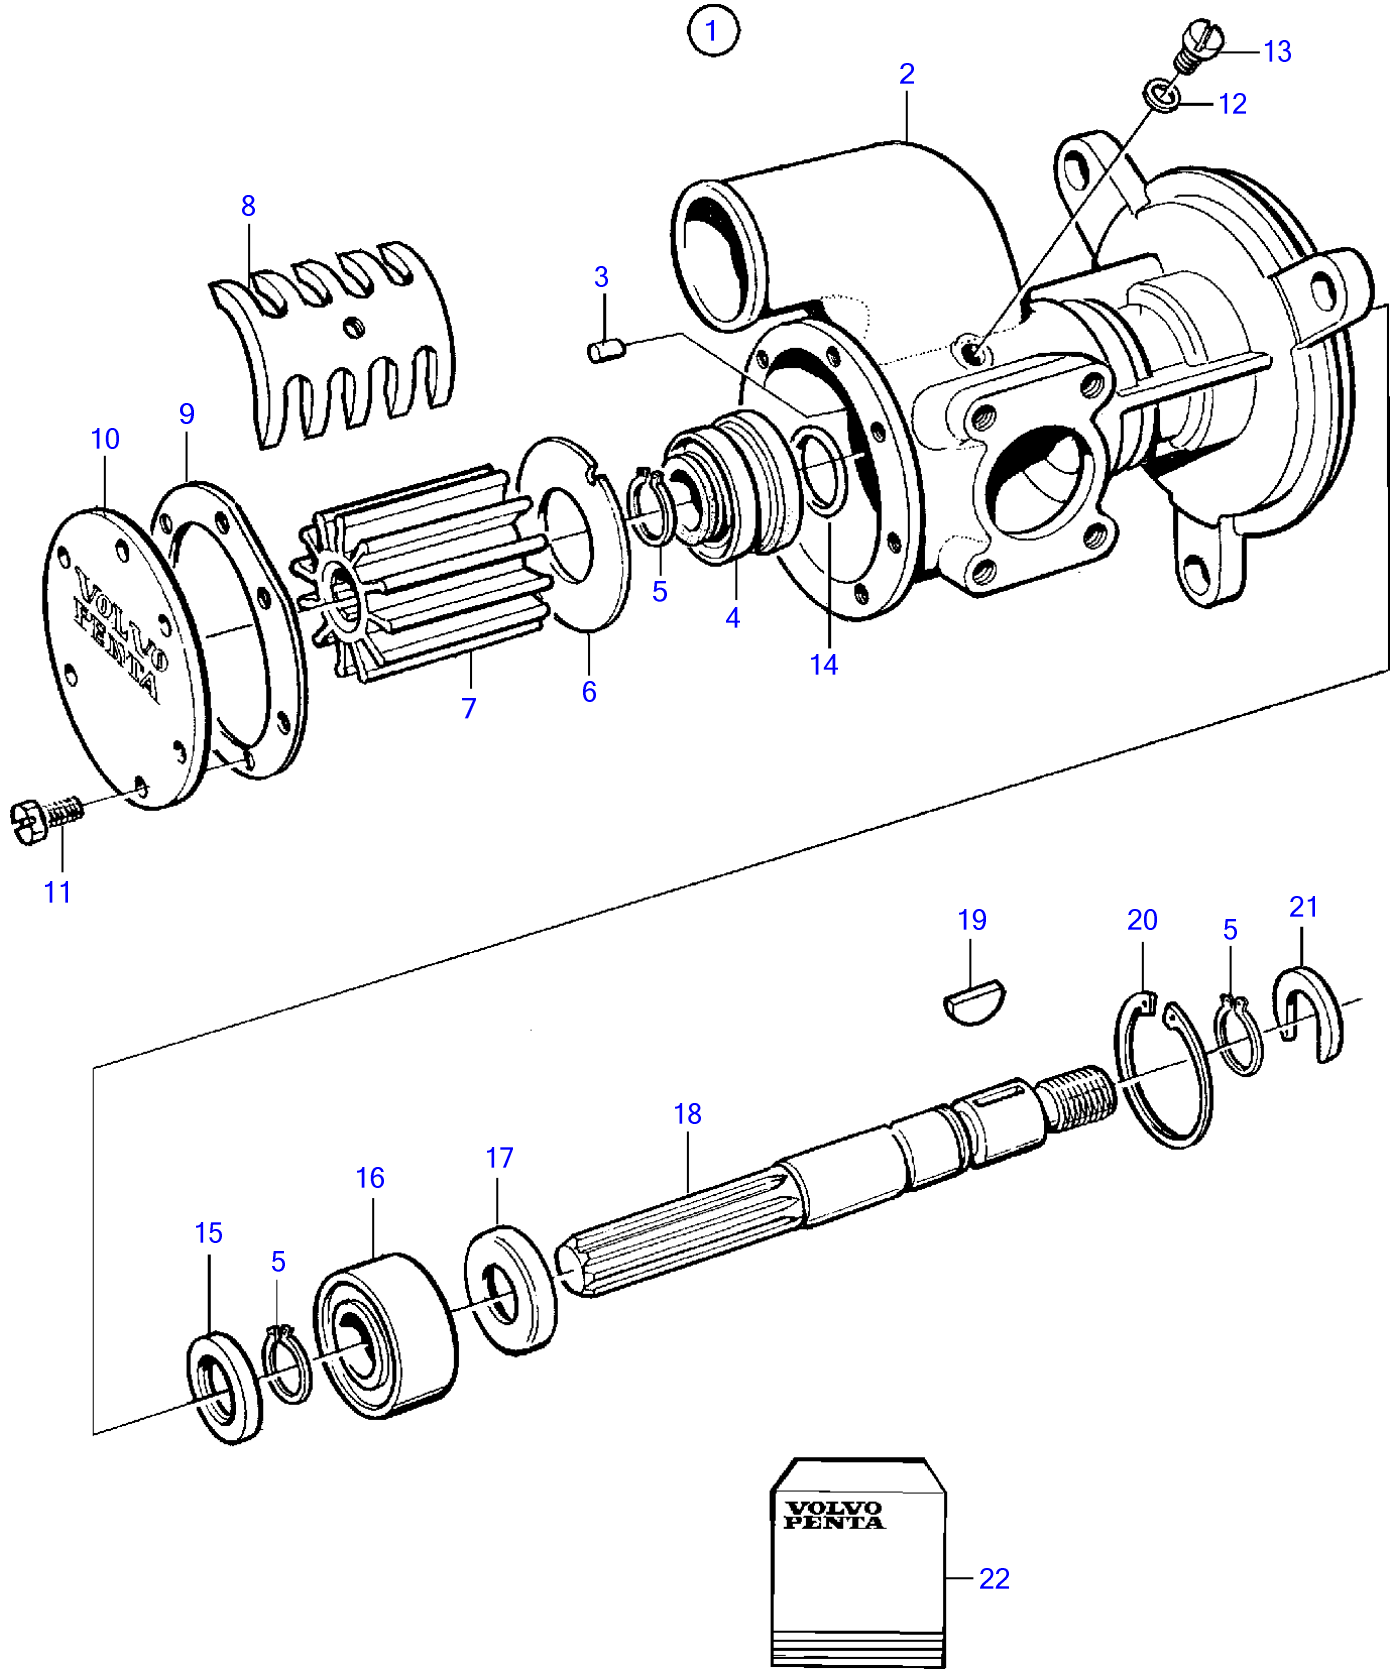

TAMD63L-A, TAMD63P-A

TAMD63L-A, TAMD63P-A

REF	PART NO.	QTY	DESCRIPTION	NOTES
1	865813	1	Sea water pump	
2		1	• Pump housing	
3	826239	1	• Locking pin	
4	864649	1	• Sealing	Included in overhaul kit.
5	943468	3	• Snap ring	Included in overhaul kit.
6	826246	1	• Wear washer	Included in overhaul kit.
7	3825113	1	• Impeller	Included in impeller kit., See group 99
8	866781	1	• Cam	
9	3825108	1	• Gasket	Included in overhaul kit., Included in impeller kit.
10	3825115	1	• Cardboard tube	
11	841693	6	• Screw	Included in overhaul kit.
12	864645	1	• Washer	
13	3825114	1	• Screw	
14	864648	1	• O-ring	Included in overhaul kit.
15	864647	1	• Sealing ring	Included in overhaul kit.
16	3825111	1	• Ball bearing	Included in overhaul kit.
17	3825110	1	• Lock ring	Included in overhaul kit.
18	866780	1	• Shaft	
19	942406	1	• Woodruff key	
20	3825112	1	• Lock ring	Included in overhaul kit.
21	3825109	1	• Collar	Included in overhaul kit.
22	876771	1	Impeller kit	See group 99
	877070	1	Overhaul kit	See group 99