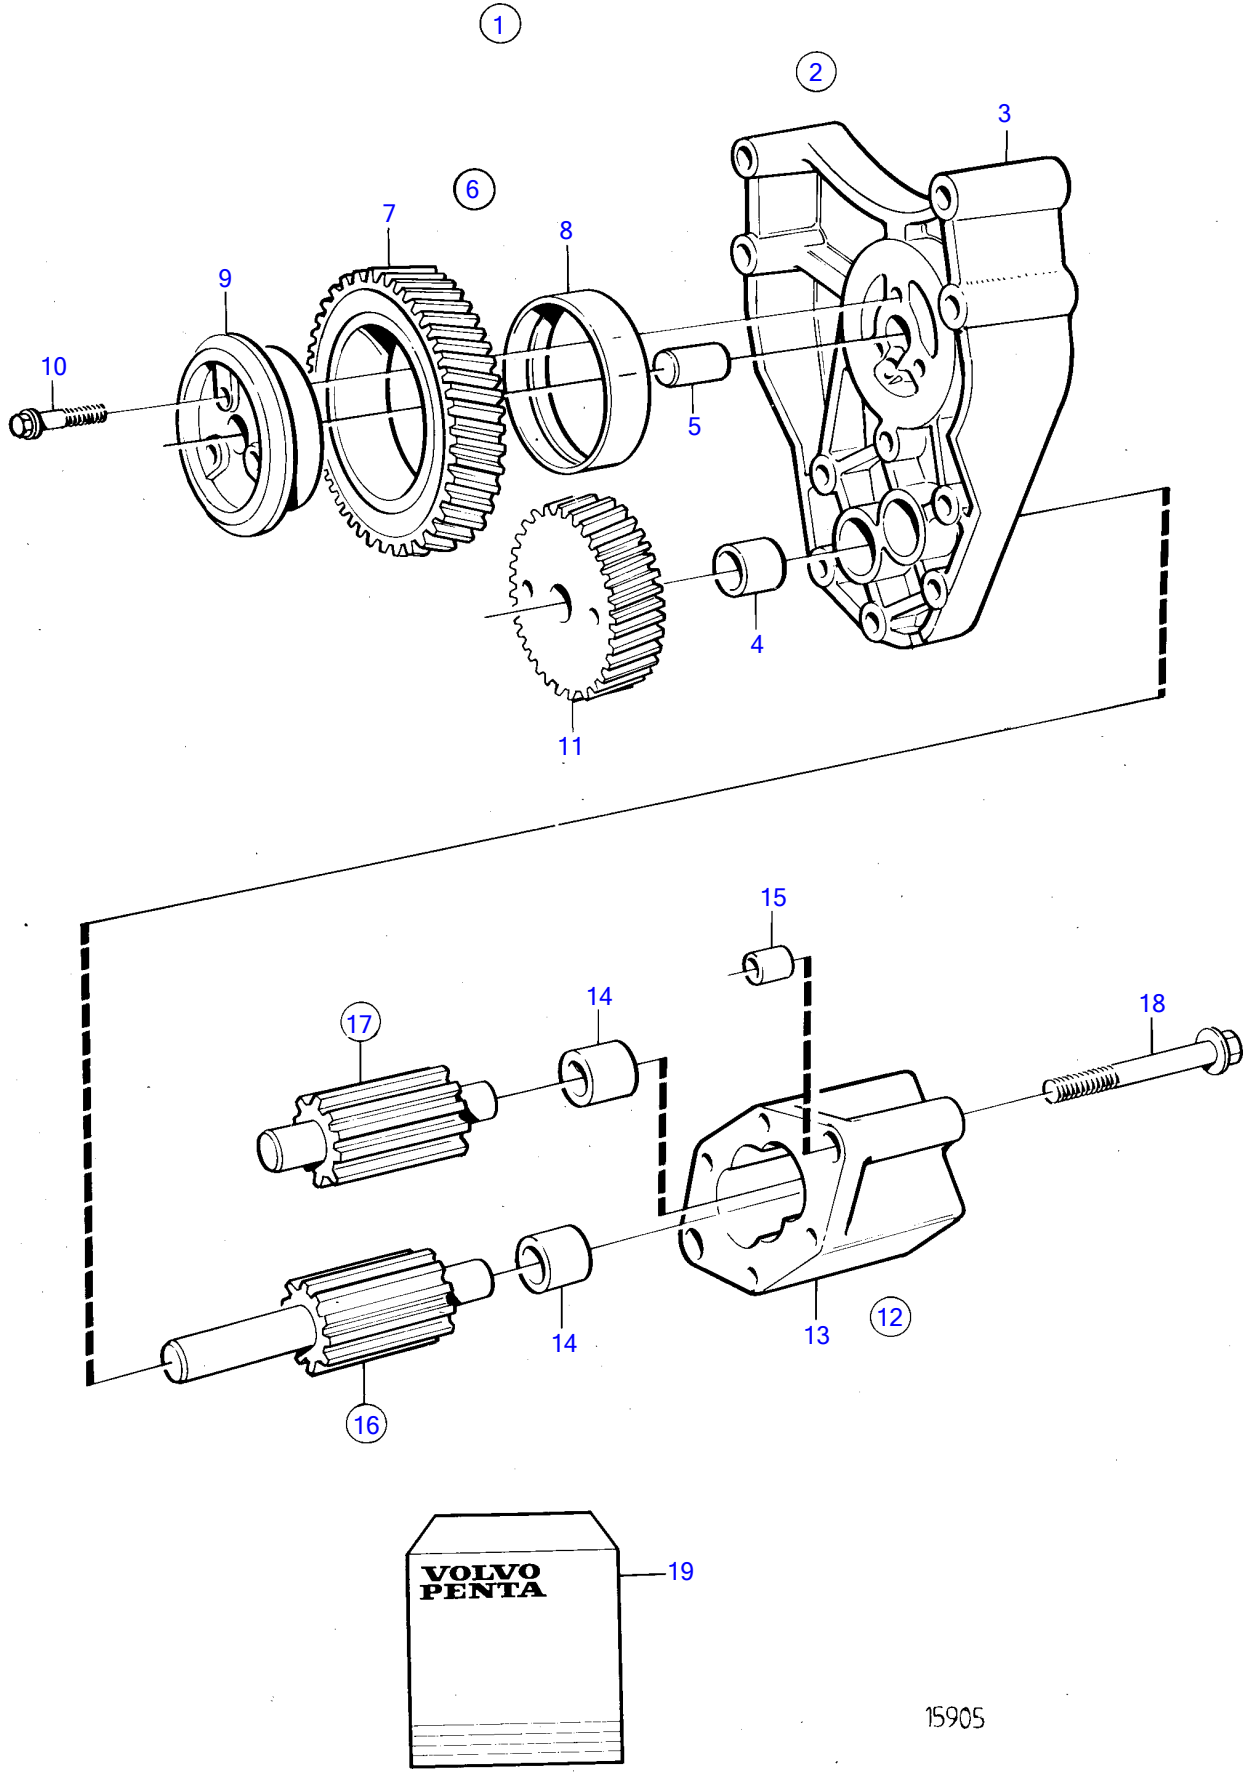

TAMD63L-A, TAMD63P-A

TAMD63L-A, TAMD63P-A

REF	PART NO.	QTY	DESCRIPTION	NOTES
1	471733	1	Oil pump	Replaced by 477547
2	471571	1	• Bracket	
3		1	• • Bracket	
4	470347	2	• • • Bushing	Included in overhaul kit.
5	191171	1	• • Pin	
6	471942	1	• Idler gear	
7		1	• • Idler gear	
8		1	• • Bushing	
9	420048	1	• Bearing sleeve	
10	471586	1	• Screw	
11	471941	1	• Gear	
12		1	• Housing	
13		1	• • Housing	
14	470347	2	• • • Bushing	Included in overhaul kit.
15	401146	2	• • Guide sleeve	
16		1	• Shaft, with gear	Included in overhaul kit.
17		1	• Shaft, with gear	Included in overhaul kit.
18	965218	2	• Flange screw	L=75mm
19	276152	1	Overhaul kit	See group 99