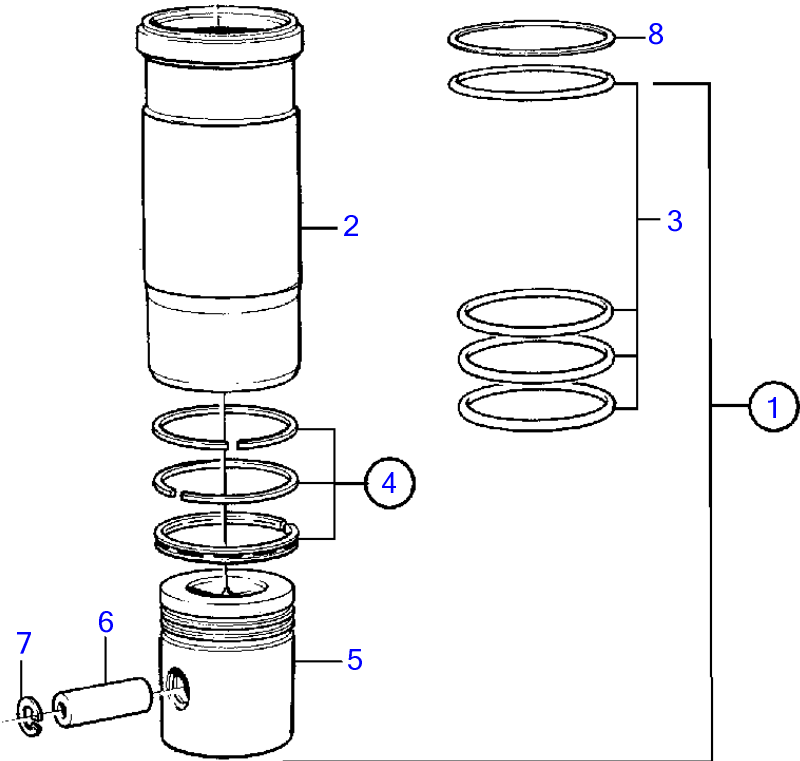

TAMD63L-A, TAMD63P-A

TAMD63L-A, TAMD63P-A

REF	PART NO.	QTY	DESCRIPTION	SEE SEC.	NOTES
1	876723	6	Cylinder liner kit		See group 99
2		6	• Cylinder liner		
3	271161	6	• Sealing ring kit		
4	276310	6	• Piston ring kit		
5		6	• Piston		
6	3978023	6	Piston pin		Std (420988)
7	914523	12	Snap ring		
8	465394	X	Adjusting washer		Shims to adjust the cylinder liner level., TH=0,20mm
	465395	X	Adjusting washer		Shims to adjust the cylinder liner level., TH=0,30mm
	465396	X	Adjusting washer		Shims to adjust the cylinder liner level., TH=0,50mm
9	465812	6	Connecting rod		Repl by 8192120
	8192120	6	Connecting rod		
	3092237	6	Connecting rod		
			• Bulletin 45-30	45-30-EN	New connecting rod for TAMD60B
10	465815	12	• Screw		
11	465816	6	• Bearing		For 465812
	8192121	6	• Bushing		For 8192120, 3092237
12	420662	1	Crankshaft, 6-hole		SN-XXXXXXXXXX/106089
	8192122	1	Crankshaft, 9-hole		SNXXXXXXXXXX/106090-
	24427376	1	Crankshaft, 9-hole		
13	422253	1	• Woodruff key		
13A	950677	1	• Pin		
14	471528	1	Gear		
			• Bulletin 45-01	45-01-EN	Timing Gears, 71, 100, 121
15	465779	1	Hub		
16	420124	1	Washer		
17	1543035	1	Screw		
18	888019	1	Vibration damper		
19	421796	8	Screw		
20	270139	6	Big-end bearing kit		Std D
			• Bulletin 45-30	45-30-EN	New connecting rod for TAMD60B
20	270140	6	Big-end bearing kit		U.S=0,25mm
	270141	6	Big-end bearing kit		U.S=0,51mm
	(270142)	6	Big-end bearing kit		U.S=0,76mm, Obsolete part
	270143	6	Big-end bearing kit		U.S=1,01mm
	(270144)	6	Big end bearing kit		U.S=1,27mm, Obsolete part
21	271230	7	Main bearing kit		Std D
	271231	7	Main bearing kit		U.S=0,25mm
	271232	7	Main bearing kit		U.S=0,51mm
	(271233)	7	Main bearing kit		U.S=0,76mm, Obsolete part
	271234	7	Main bearing kit		U.S=1,01mm
	271235	7	Main bearing kit		U.S=1,27mm
22	276751	1	Thrust washer kit		Std D
	276752	1	Thrust washer kit		O.S=0,10mm
	276753	1	Thrust washer kit		O.S=0,20mm
	276754	1	Thrust washer kit		O.S=0,30mm
23	848350	1	Flywheel, 6-hole		SN-XXXXXXXXXX/106089
	3827177	1	Flywheel, 9-hole		With hole for alfa sensor., SNXXXXXXXXXX/106090- (3825864)
24	420314	1	• Ring gear		(420067)
25	465826	6	Screw		For 848350
	465826	9	Screw		For 3825864