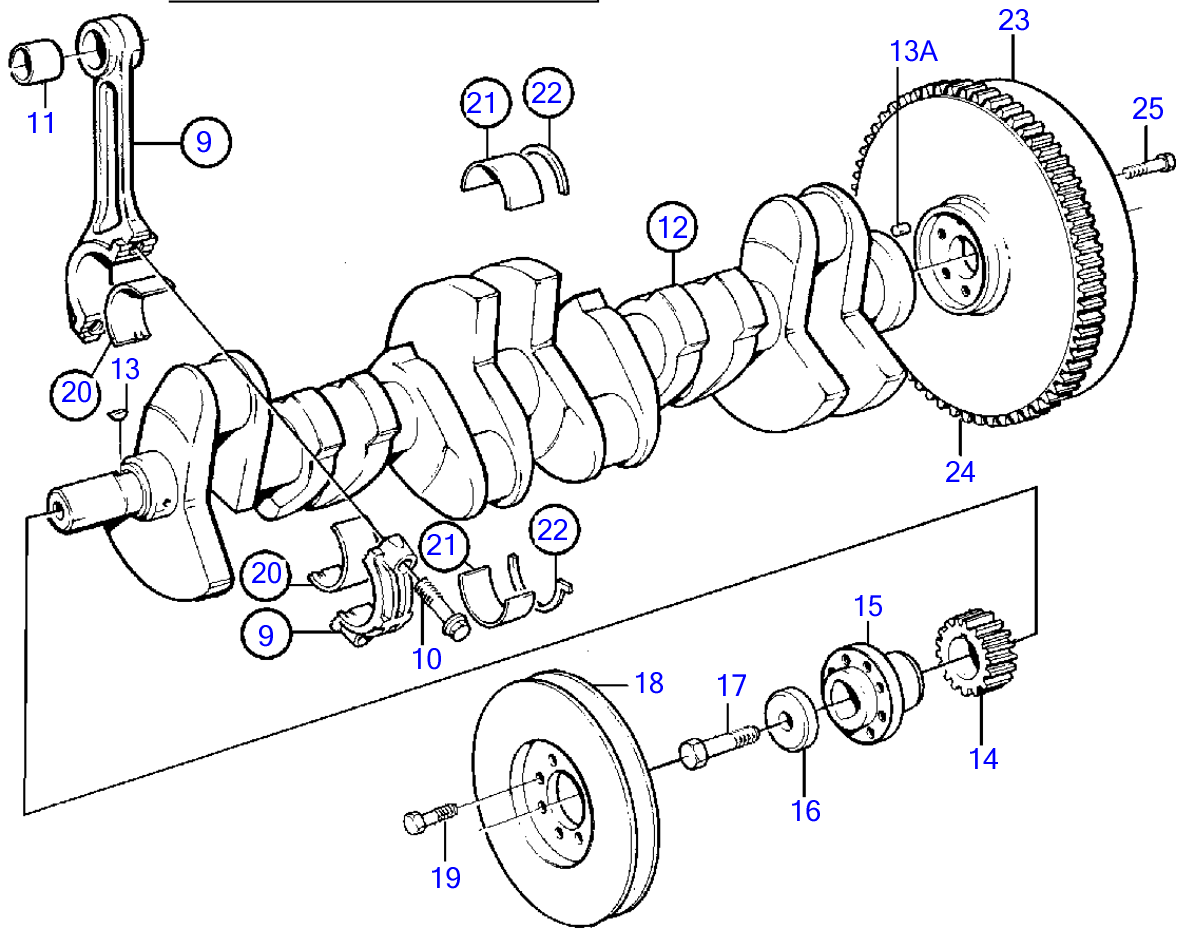

TAMD63L-A, TAMD63P-A

TAMD63L-A, TAMD63P-A

REF	PART NO.	QTY	DESCRIPTION	SEE SEC.	NOTES
1	876723	6	Cylinder liner kit		See group 99
2		6	• Cylinder liner		
3	271161	6	• Sealing ring kit		
4	276310	6	• Piston ring kit		
5		6	• Piston		
6	3978023	6	Piston pin		Std (420988)
7	914523	12	Snap ring		
8	465394	X	Adjusting washer		Shims to adjust the cylinder liner level., TH=0,20mm
	465395	X	Adjusting washer		Shims to adjust the cylinder liner level., TH=0,30mm
	465396	X	Adjusting washer		Shims to adjust the cylinder liner level., TH=0,50mm
9	465812	6	Connecting rod		Repl by 8192120
	8192120	6	Connecting rod		
	3092237	6	Connecting rod		
			• Bulletin 45-30	45-30-EN	New connecting rod for TAMD60B
10	465815	12	• Screw		
11	465816	6	• Bearing		For 465812
	8192121	6	• Bushing		For 8192120, 3092237
12	420662	1	Crankshaft, 6-hole		SN-XXXXXXXXXX/106089
	8192122	1	Crankshaft, 9-hole		SNXXXXXXXXXX/106090-
	24427376	1	Crankshaft, 9-hole		
13	422253	1	• Woodruff key		
13A	950677	1	• Pin		
14	471528	1	Gear		
			• Bulletin 45-01	45-01-EN	Timing Gears, 71, 100, 121
15	465779	1	Hub		
16	420124	1	Washer		
17	1543035	1	Screw		
18	888019	1	Vibration damper		
19	421796	8	Screw		
20	270139	6	Big-end bearing kit		Std D
			• Bulletin 45-30	45-30-EN	New connecting rod for TAMD60B
20	270140	6	Big-end bearing kit		U.S=0,25mm
	270141	6	Big-end bearing kit		U.S=0,51mm
	(270142)	6	Big-end bearing kit		U.S=0,76mm, Obsolete part
	270143	6	Big-end bearing kit		U.S=1,01mm
	(270144)	6	Big end bearing kit		U.S=1,27mm, Obsolete part
21	271230	7	Main bearing kit		Std D
	271231	7	Main bearing kit		U.S=0,25mm
	271232	7	Main bearing kit		U.S=0,51mm
	(271233)	7	Main bearing kit		U.S=0,76mm, Obsolete part
	271234	7	Main bearing kit		U.S=1,01mm
	271235	7	Main bearing kit		U.S=1,27mm
22	276751	1	Thrust washer kit		Std D
	276752	1	Thrust washer kit		O.S=0,10mm
	276753	1	Thrust washer kit		O.S=0,20mm
	276754	1	Thrust washer kit		O.S=0,30mm
23	848350	1	Flywheel, 6-hole		SN-XXXXXXXXXX/106089
	3827177	1	Flywheel, 9-hole		With hole for alfa sensor., SNXXXXXXXXXX/106090- (3825864)
24	420314	1	• Ring gear		(420067)
25	465826	6	Screw		For 848350
	465826	9	Screw		For 3825864