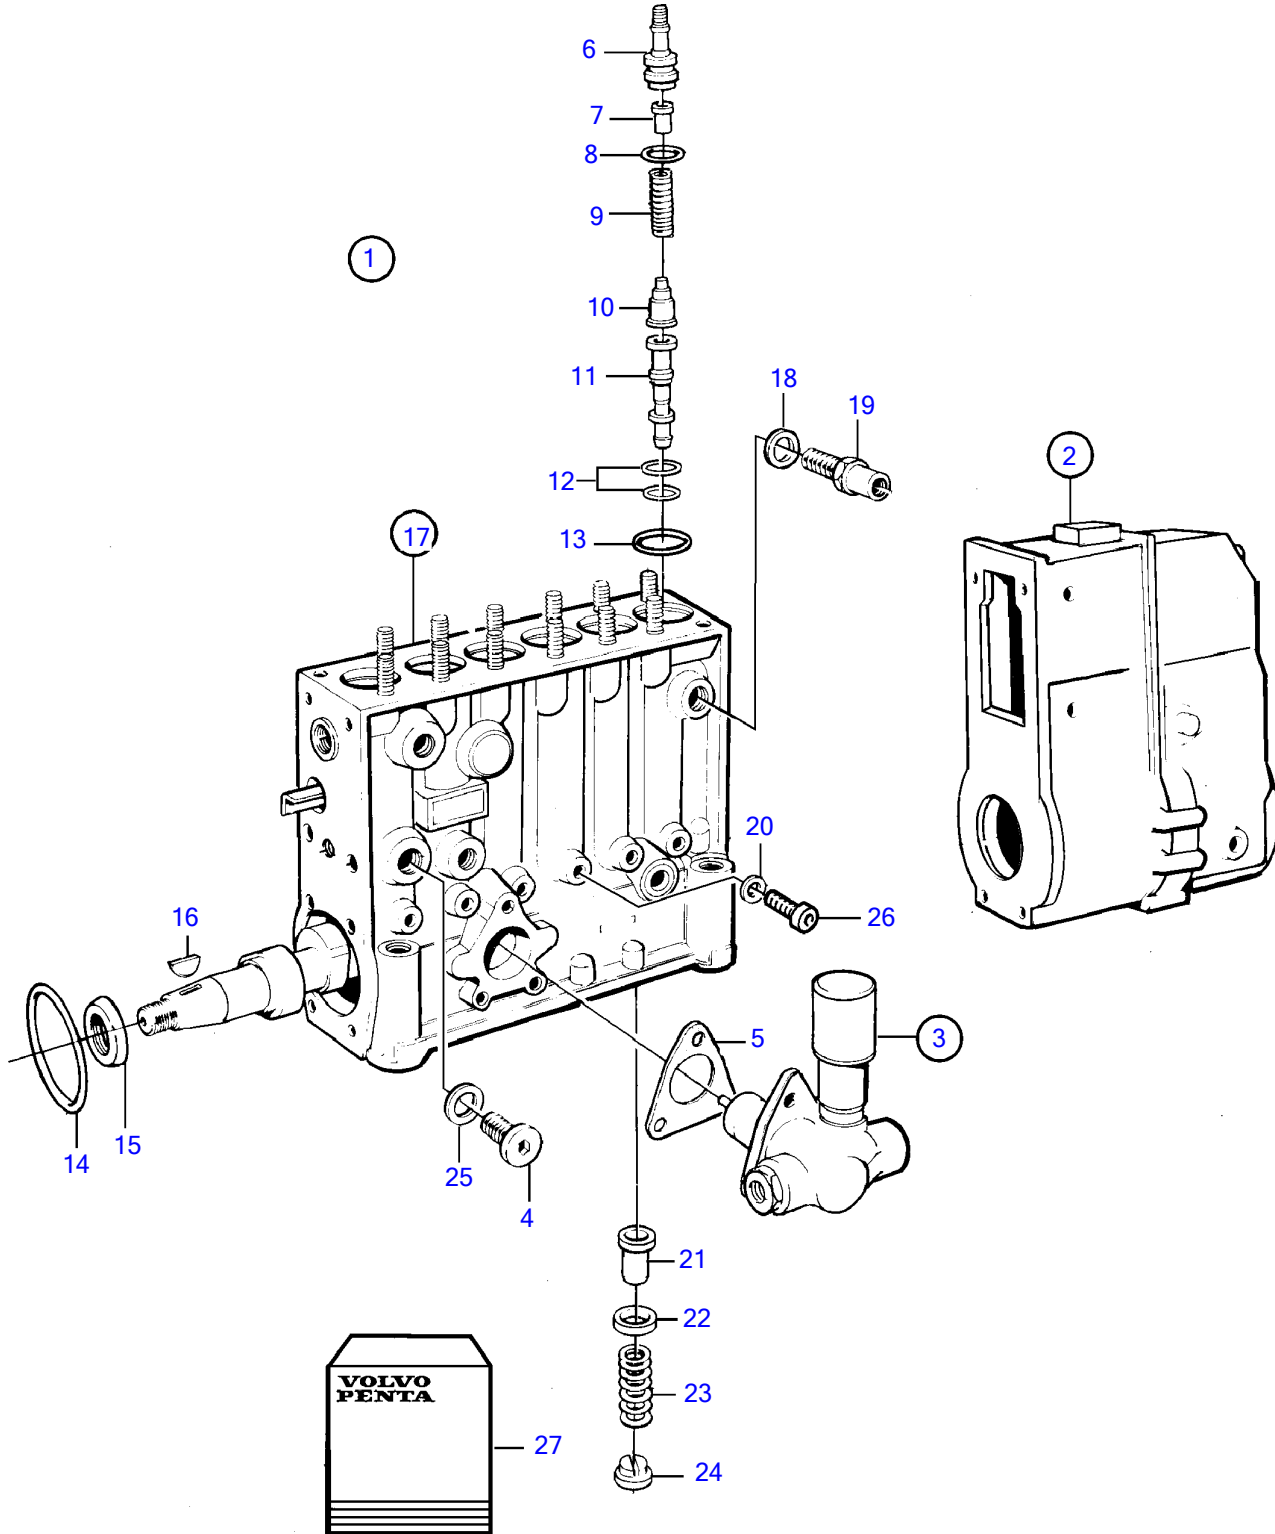

TAMD63L-A, TAMD63P-A

TAMD63L-A, TAMD63P-A

REF	PART NO.	QTY	DESCRIPTION	SEE SEC.	NOTES
1	3825199	1	Injection pump		
	3803783	1	Injection pump, exch		
2	(864751)	1	• Governor		Obsolete part
			• •		
			•	1343	
3	244825	1	• Feed pump		
			• •		
			•	2092	
4		1	• Plug		
5	863370	1	• Gasket		(6232208)
6	244636	6	• Retainer		
7	240971	6	• Peg		
8	240001	6	• O-ring		
9	240969	6	• Compression spring		
10	846188	6	• Delivery valve		
11	11999429	6	• Pump element tappet		
12	240422	12	• O-ring		
13	11994488	6	• Sealing ring		
14	243299	1	• O-ring		
15	864299	1	• Camshaft seal		
16	35168	1	• Key		
17		1	• Housing		
18	239897	1	• Sealing ring		
19	3825154	1	• Overflow valve		(35096)
20	18836	6	• Gasket		
21	(240782)	6	• Control sleeve		Obsolete part
22	239984	6	• Spring disc		
23	244731	6	• Compression spring		
24	244685	6	• Spring disc		
25	240017	1	• Gasket		
26			• Screw		
27	845240	1	Repair kit		