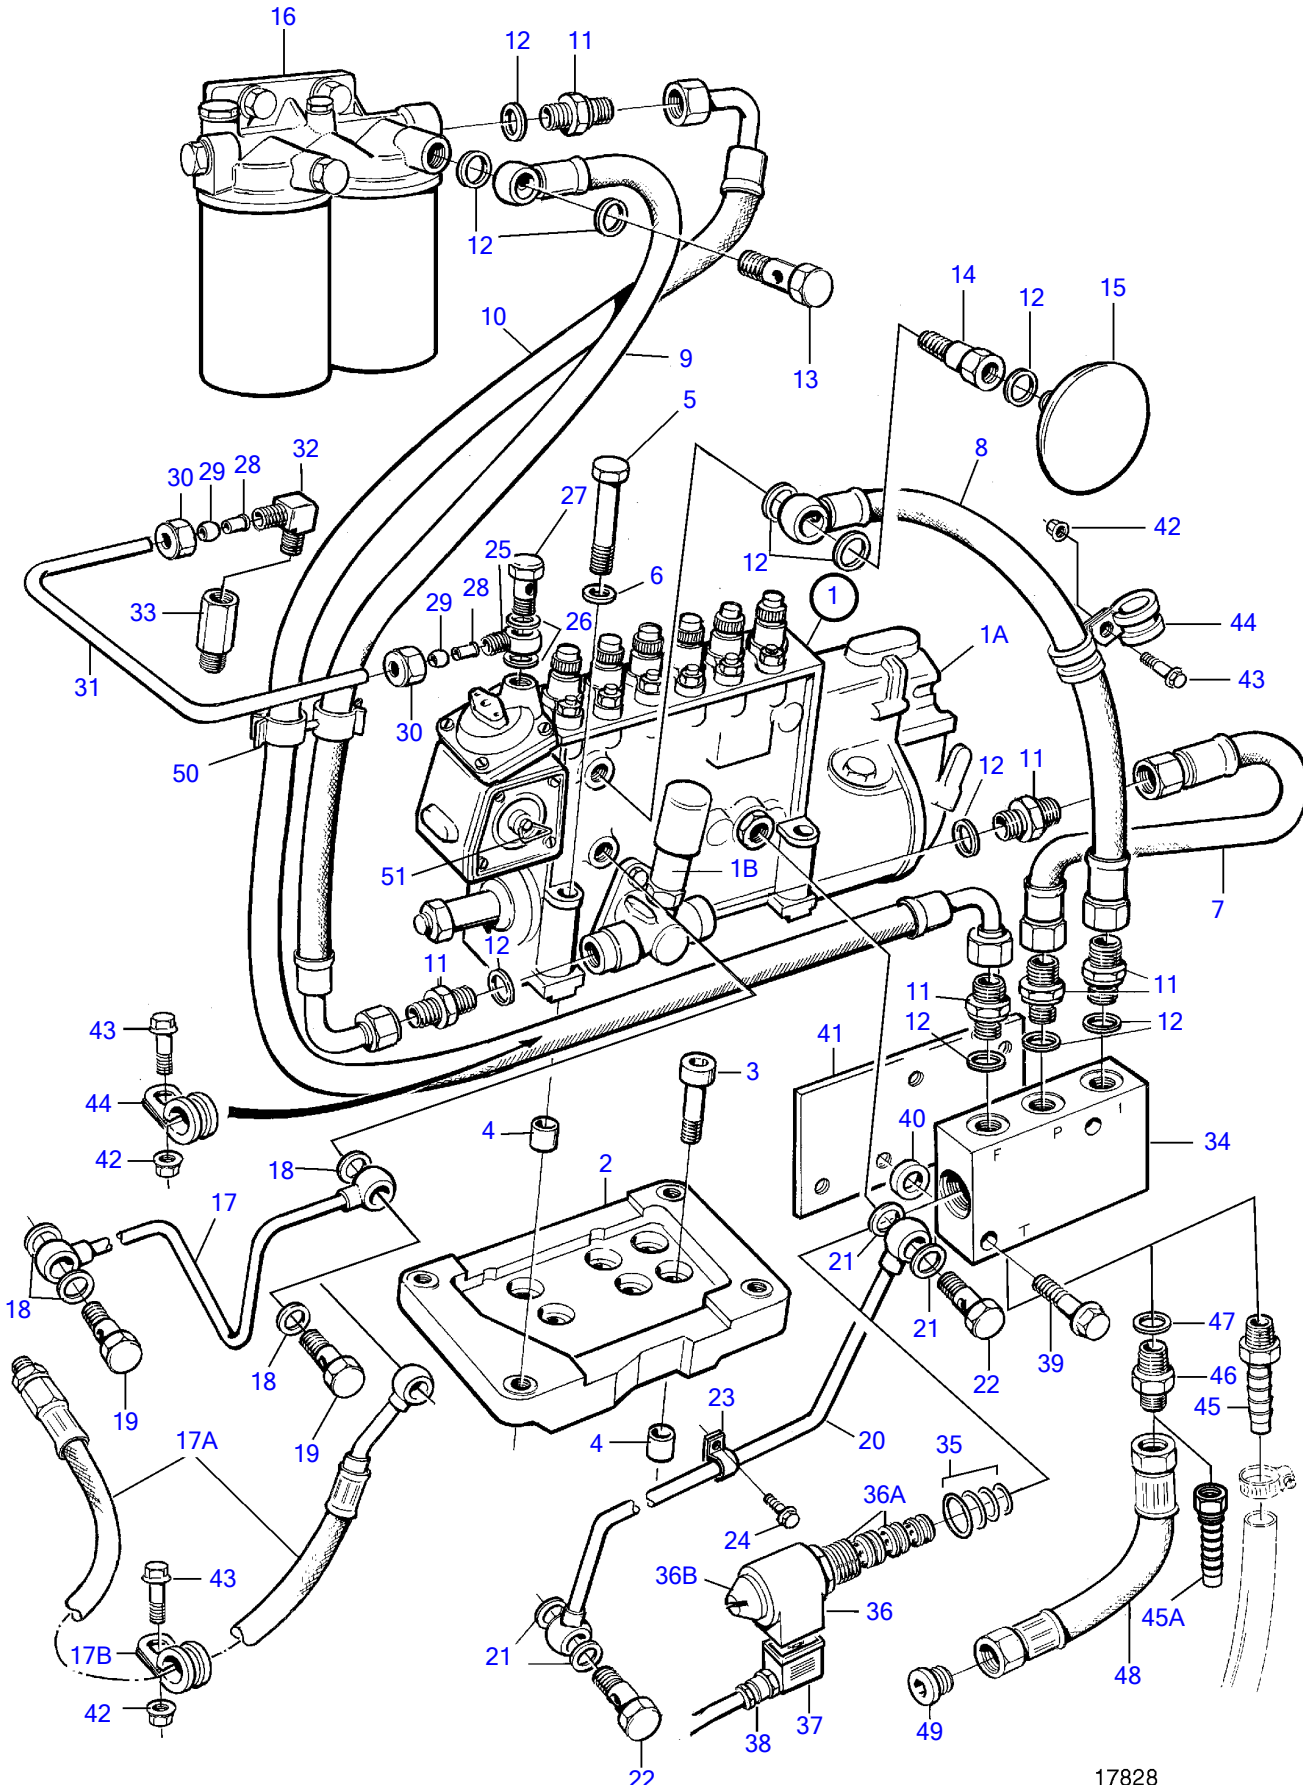

TAMD63L-A

17828

TAMD63L-A

REF	PART NO.	QTY	DESCRIPTION	SEE SEC.	NOTES
1	3825199	1	Injection pump		SN-XXXXXXXXXX/171158
	3803783	1	Injection pump, exch		SN-XXXXXXXXXX/171158
			.		E.U=3803783
			.	3921	
	3830103	1	Injection pump		Could be used to TAMD63L-A SN-XXXXXXXXXX/171158 if all injectors changes to 3827030., SNXXXXXXXXXX/171159-
	3803794	1	Injection pump, exch		Could be used to TAMD63L-A SN-XXXXXXXXXX/171158 if all injectors changes to 3827030., SNXXXXXXXXXX/171159-
			• parts not sold separately		E.U=3803794
			.		E.U=3803780
			.	3617	
			• parts not sold separately		E.U=3803793
1A	(864751)	1	• Governor		For 3825199, Obsolete part
1			.		
			.	1343	
	(3830335)	1	• Governor		For 3830103, Obsolete part
			• parts not sold separately		
			• parts not sold separately		
			• • parts not sold separately		
1B	244825	1	• • Feed pump		
1			• •		
			.	2092	
			• •		
			.	460	
2	477793	1	Shelf		
3	959241	4	Hex. socket screw		
4	417588	2	Guide sleeve		
5	965189	4	Flange screw		
6	190509	4	Washer		
7	3830304	1	Hose		L=175mm
8	3830306	1	Hose		L=405mm
9	3830307	1	Hose		L=460mm
10	3830308	1	Hose		L=660mm
11	941754	6	Nipple		
12	969011	11	Gasket		
13	25167	1	Hollow screw		
14	849853	1	Hollow screw		
15	477173	1	Pressure equalizer		
16		1	Fuel filter, with installation comps.	459	
17	866124	1	Oil pressure pipe		SN-XXXXXXXXXX/118946 Repl by 3828252
17A	3828252	1	Hose		SNXXXXXXXXXX/118947-
17B	952632	1	Clamp		For 3828252
18	947281	4	Gasket		3 pcs for 3828252
19	48634	2	Hollow screw		1 pc for 3828252
20	866995	1	Oil return pipe		
21	969011	4	Gasket		
22	48634	2	Hollow screw		
23	940374	1	Clamp		
24	946440	1	Flange screw		
25	945417	1	Banjo nipple		
26	11994	2	Gasket		
27	969299	1	Hollow screw		
28	944717	2	Support sleeve		
29	954364	2	Sleeve		
30	954356	2	Fitting nut		
31	945460	X	Tube		L=750mm
32	954385	1	Elbow nipple		
33	862109	1	Nipple		
34	866698	1	Valve		12V repl by 3828982
	866699	1	Valve		24V repl by 3828983
	3828982	1	Valve		Incl 4 ea nipple 941754 and 4 ea gasket 969011.
	3828983	1	Valve		Incl 4 ea nipple 941754 and 4 ea gasket 969011.