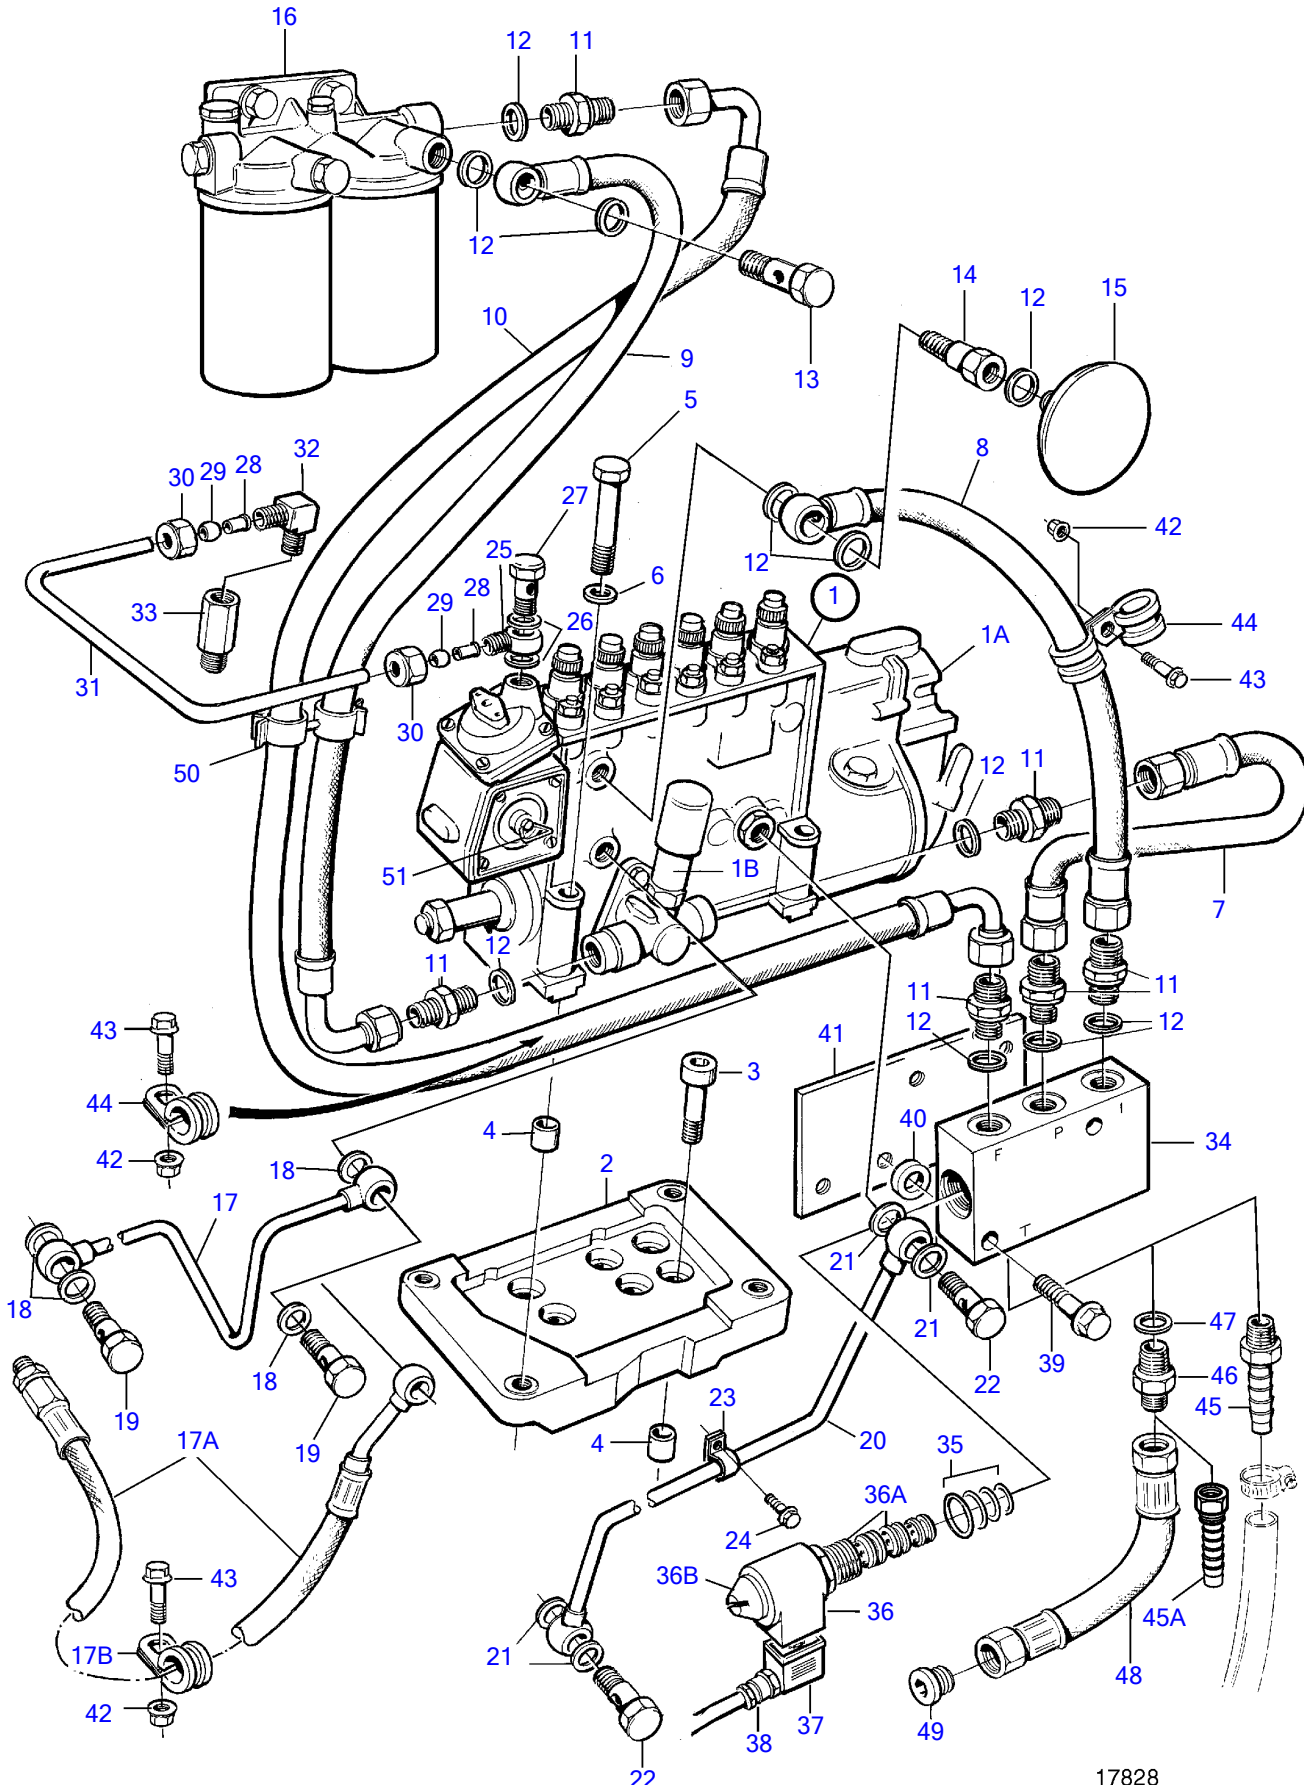

TAMD63L-A

17828

TAMD63L-A

REF	PART NO.	QTY	DESCRIPTION	SEE SEC.	NOTES
1	3825199	1	Injection pump		SN-XXXXXXXXXX/171158
	3803783	1	Injection pump, exch		SN-XXXXXXXXXX/171158
			.		E.U=3803783
			.	3921	
	3830103	1	Injection pump		Could be used to TAMD63L-A SN-XXXXXXXXXX/171158 if all injectors changes to 3827030., SNXXXXXXXXXX/171159-
	3803794	1	Injection pump, exch		Could be used to TAMD63L-A SN-XXXXXXXXXX/171158 if all injectors changes to 3827030., SNXXXXXXXXXX/171159-
			• parts not sold separately		E.U=3803794
			.		E.U=3803780
			.	3617	
			• parts not sold separately		E.U=3803793
1A	(864751)	1	• Governor		For 3825199, Obsolete part
1			.		
			.	1343	
	(3830335)	1	• Governor		For 3830103, Obsolete part
			• parts not sold separately		
			• parts not sold separately		
			• • parts not sold separately		
1B	244825	1	• • Feed pump		
1			• •		
			.	2092	
			• •		
			.	460	
2	477793	1	Shelf		
3	959241	4	Hex. socket screw		
4	417588	2	Guide sleeve		
5	965189	4	Flange screw		
6	190509	4	Washer		
7	3830304	1	Hose		L=175mm
8	3830306	1	Hose		L=405mm
9	3830307	1	Hose		L=460mm
10	3830308	1	Hose		L=660mm
11	941754	6	Nipple		
12	969011	11	Gasket		
13	25167	1	Hollow screw		
14	849853	1	Hollow screw		
15	477173	1	Pressure equalizer		
16		1	Fuel filter, with installation comps.	459	
17	866124	1	Oil pressure pipe		SN-XXXXXXXXXX/118946
					Repl by 3828252
17A	3828252	1	Hose		SNXXXXXXXXXX/118947-
17B	952632	1	Clamp		For 3828252
18	947281	4	Gasket		3 pcs for 3828252
19	48634	2	Hollow screw		1 pc for 3828252
20	866995	1	Oil return pipe		
21	969011	4	Gasket		
22	48634	2	Hollow screw		
23	940374	1	Clamp		
24	946440	1	Flange screw		
25	945417	1	Banjo nipple		
26	11994	2	Gasket		
27	969299	1	Hollow screw		
28	944717	2	Support sleeve		
29	954364	2	Sleeve		
30	954356	2	Fitting nut		
31	945460	X	Tube		L=750mm
32	954385	1	Elbow nipple		
33	862109	1	Nipple		
34	866698	1	Valve		12V repl by 3828982
	866699	1	Valve		24V repl by 3828983
	3828982	1	Valve		Incl 4 ea nipple 941754 and 4 ea gasket 969011.
	3828983	1	Valve		Incl 4 ea nipple 941754 and 4 ea gasket 969011.