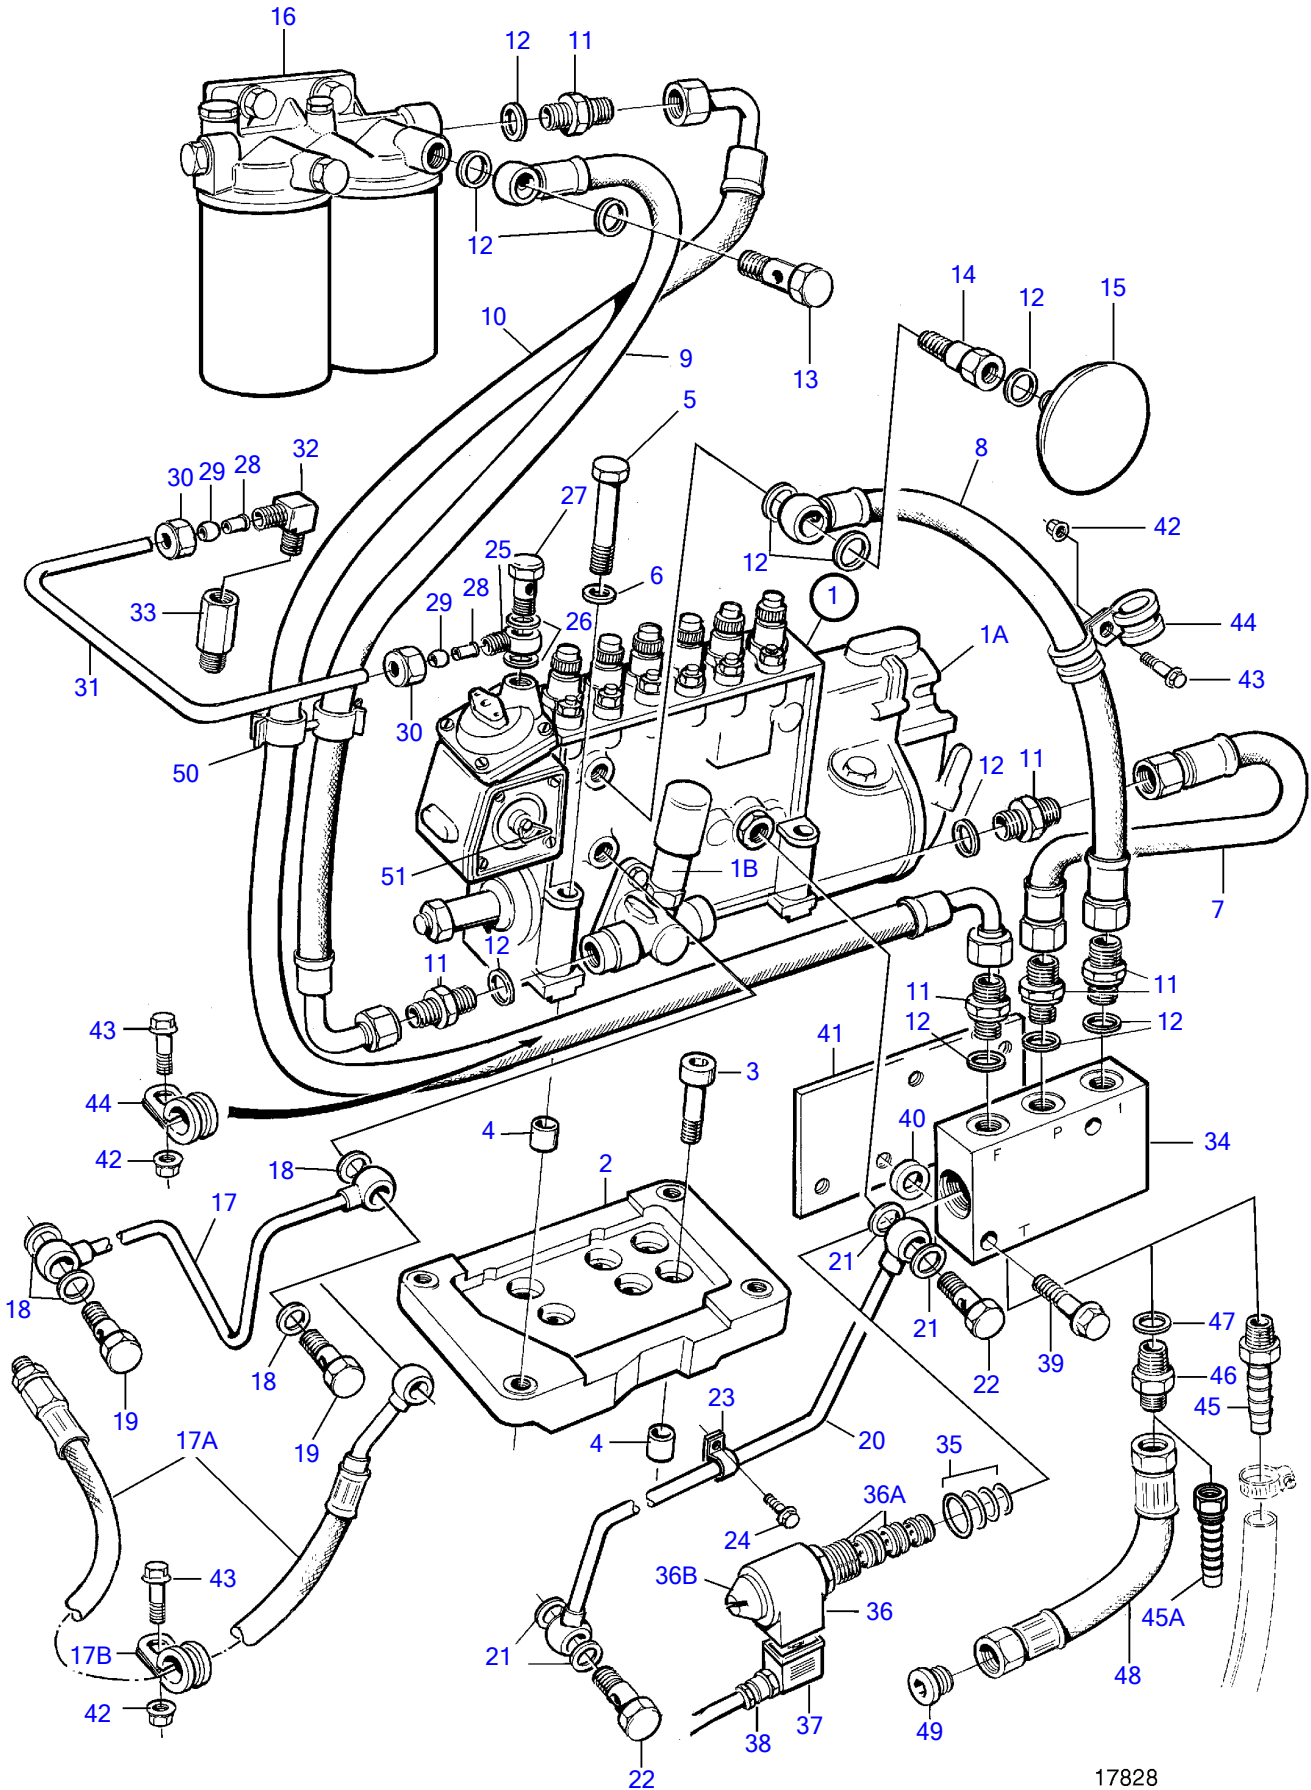

TAMD63P-A

17828

TAMD63P-A

REF	PART NO.	QTY	DESCRIPTION	SEE SEC.	NOTES
1				3921	
	866633	1	Injection pump		SN-XXXXXXXXXX/183028
	3803780	1	Injection pump, exch		SN-XXXXXXXXXX/183028
				3617	
	3830102	1	Injection pump		Could be used to TAMD63P-A SN-XXXXXXXXXX/183028 if all injectors changes to 3830101 together with turbocharger 3830094., SNXXXXXXXXXX/183029-
	3803793	1	Injection pump, exch		Could be used to TAMD63P-A SN-XXXXXXXXXX/183028 if all injectors changes to 3830101 together with turbocharger 3830094., SNXXXXXXXXXX/183029-
				1343	
	(3825130)	1	• Governor		For 866633, Obsolete part
	3836081	1	Governor		For 3830102
				2092	
	863474	1	• Feed pump		
				460	
2	477793	1	Shelf		
3	959241	4	Hex. socket screw		
4	417588	2	Guide sleeve		
5	965189	4	Flange screw		
6	190509	4	Washer		
7	3830304	1	Hose		L=175mm
8	3830306	1	Hose		L=405mm
9	3830307	1	Hose		L=460mm
10	3830308	1	Hose		L=660mm
11	941754	6	Nipple		
12	969011	11	Gasket		
13	25167	1	Hollow screw		
14	849853	1	Hollow screw		
15	477173	1	Pressure equalizer		
16		1	Fuel filter, with installation comps.	459	
17	866124	1	Oil pressure pipe		SN-XXXXXXXXXX/118946
17A	3828252	1	Hose		SNXXXXXXXXXX/118947-
17B	952632	1	Clamp		For 3828252
18	947281	4	Gasket		3 pcs for 3828252
19	48634	2	Hollow screw		1 pc for 3828252
20	866995	1	Oil return pipe		
21	969011	4	Gasket		
22	48634	2	Hollow screw		
23	940374	1	Clamp		
24	946440	1	Flange screw		
25	945417	1	Banjo nipple		
26	11994	2	Gasket		
27	969299	1	Hollow screw		
28	944717	2	Support sleeve		
29	954364	2	Sleeve		
30	954356	2	Fitting nut		
31	945460	X	Tube		L=750mm
32	954385	1	Elbow nipple		
33	862109	1	Nipple		
34	866698	1	Valve		12V repl by 3828982
	866699	1	Valve		24V repl by 3828983
	3828982	1	Valve		Incl 4 ea nipple 941754 and 4 ea gasket 969011.
	3828983	1	Valve		Incl 4 ea nipple 941754 and 4 ea gasket 969011.
35	3828981	1	• Gasket kit		
36	3825239	1	• Magnet		12V
	3825240	1	• Magnet		24V
36A	3825235	1	• Valve		
36B		1	• Nut		
37	866664	1	Housing		
38	844576	1	Grommet		
39	947760	2	Flange screw		
40	941908	2	Spring washer