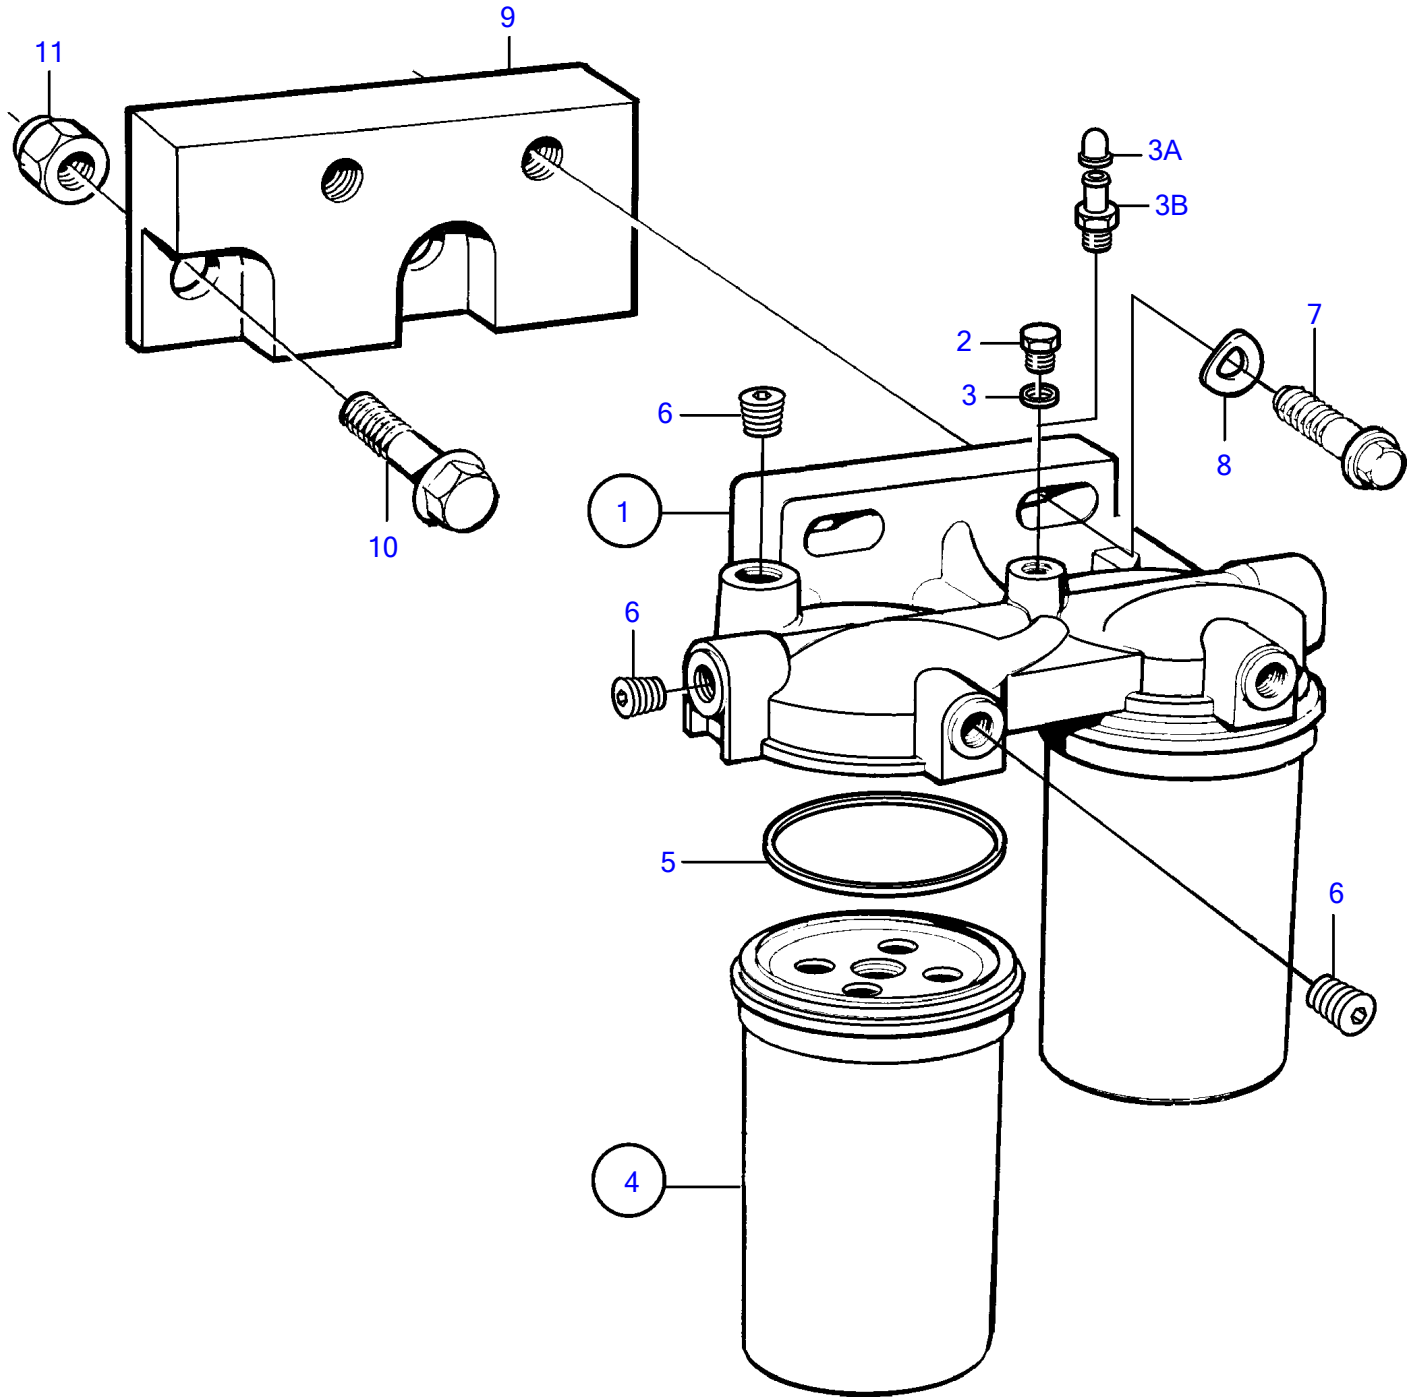

TAMD63L-A, TAMD63P-A

TAMD63L-A, TAMD63P-A

REF	PART NO.	QTY	DESCRIPTION	NOTES
1	1676832	1	Housing	Repl by 8194541
2	471177	1	• Hollow screw	
3	947620	1	• Gasket	
4	3825133	2	Fuel filter	(466987)
5		2	• Gasket	
6	968062	3	Plug	
7	965185	2	Flange screw	
8	941908	2	Spring washer	
9	866209	1	Bracket	
10	946329	2	Flange screw	
11	971071	2	Hexagon nut	