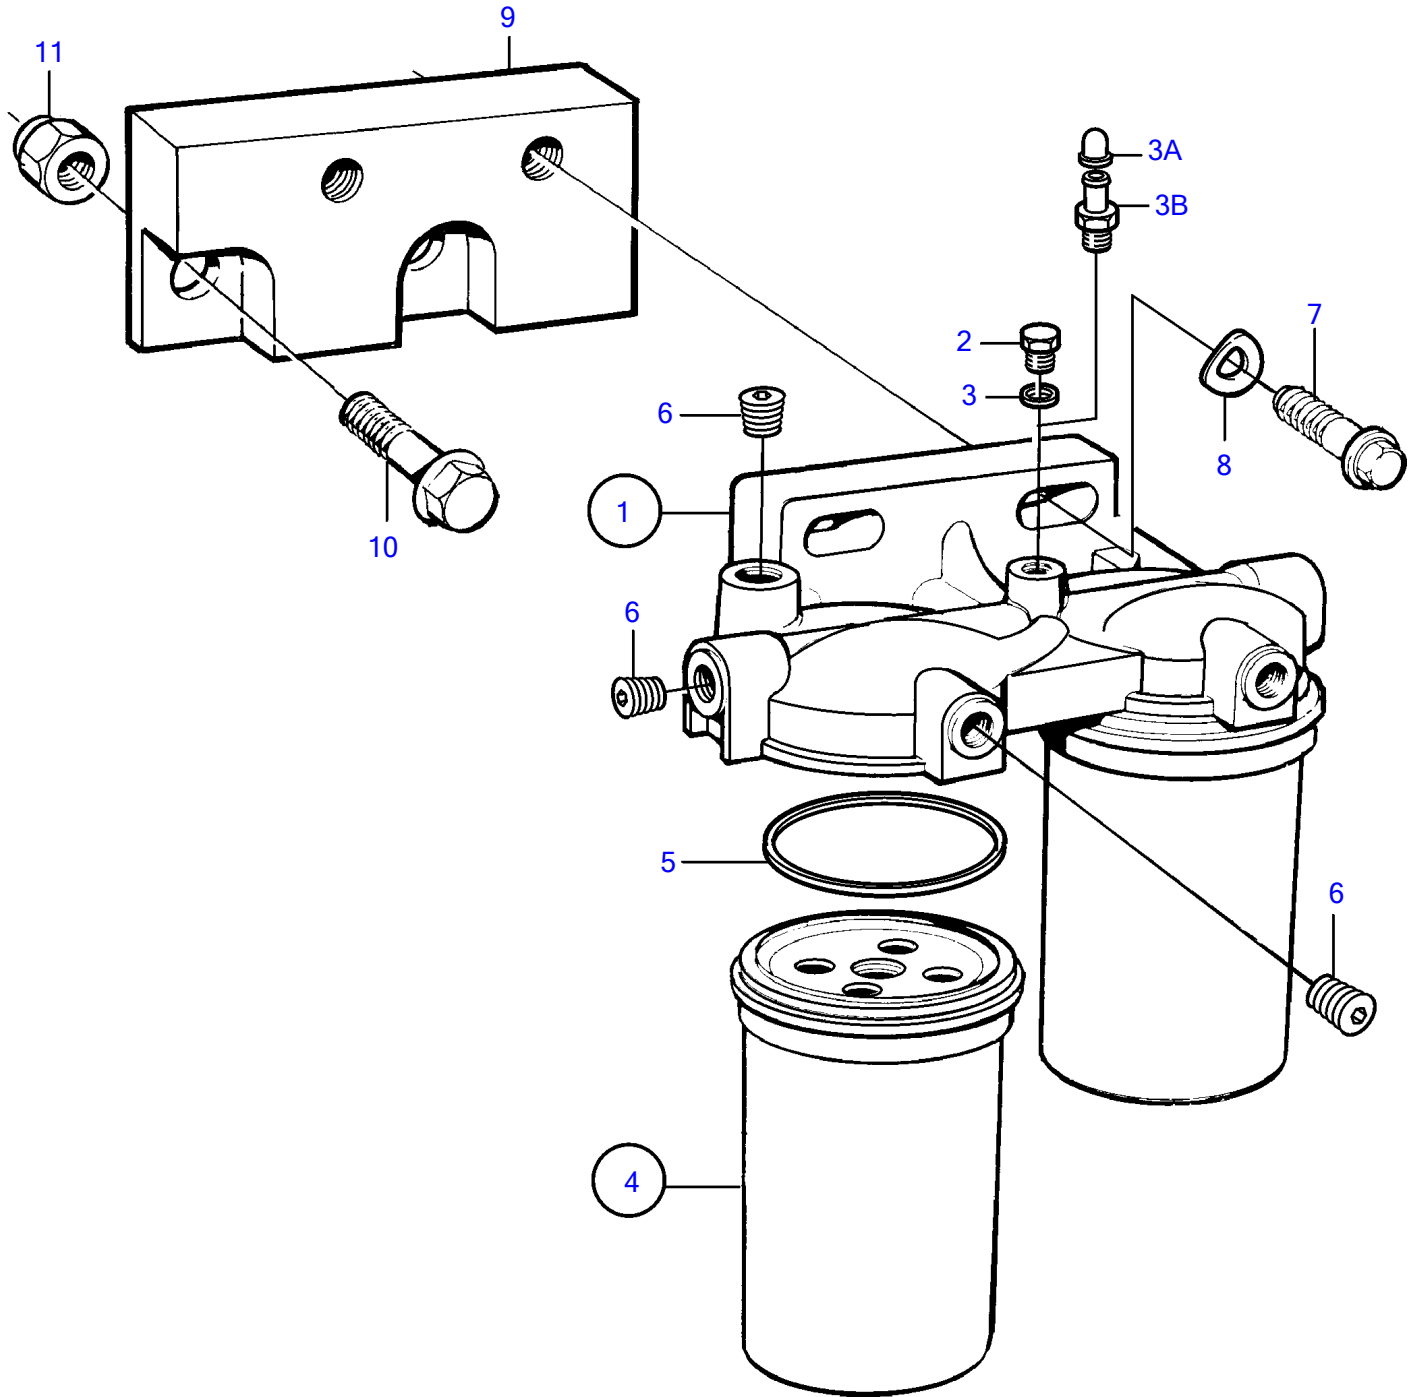

TAMD63L-A, TAMD63P-A

TAMD63L-A, TAMD63P-A

REF	PART NO.	QTY	DESCRIPTION	NOTES
1	1676832	1	Housing	Repl by 8194541
2	471177	1	• Hollow screw	
3	947620	1	• Gasket	
4	3825133	2	Fuel filter	(466987)
5		2	• Gasket	
6	968062	3	Plug	
7	965185	2	Flange screw	
8	941908	2	Spring washer	
9	866209	1	Bracket	
10	946329	2	Flange screw	
11	971071	2	Hexagon nut	