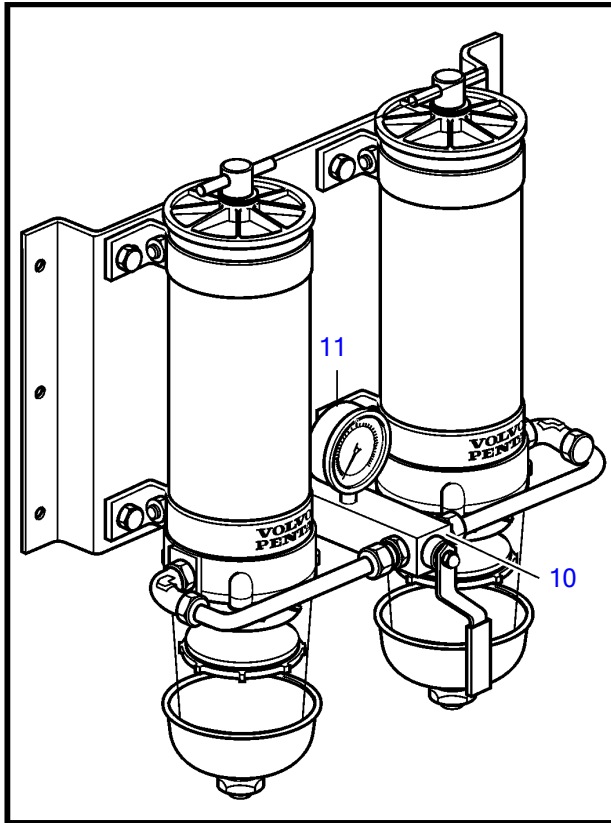

TAMD63L-A, TAMD63P-A

20359

TAMD63L-A, TAMD63P-A

REF	PART NO.	QTY	DESCRIPTION	SEE SEC.	NOTES
1	3825022	1	Fuel filter		Late type, Repl by 877770
			• Bulletin 50-11A	50-11A-EN	Fuel Filters / Water Separators
1	877770	1	Fuel filter		
2	838506	2	• O-ring		
3	846719	2	• Gasket		
4	3838852	2	• Fuel filter insert		(3825027) 10 micron
5	940094	2	• Hexagon screw		
6	846719	2	• Gasket		
7	952075	2	• Plug		
8	3838851	2	• Bowl		(848293)
9	952075	2	• Plug		
10	3827300	2	• Block		
11	3827299	2	• Manometer		