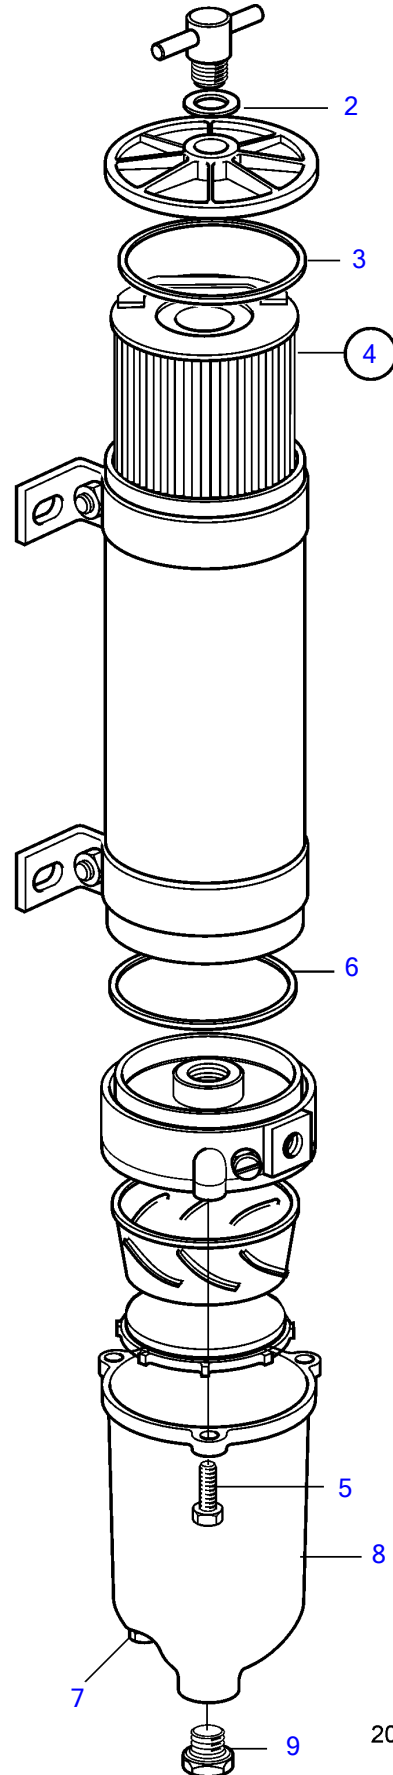

TAMD63L-A, TAMD63P-A

20359

TAMD63L-A, TAMD63P-A

REF	PART NO.	QTY	DESCRIPTION	SEE SEC.	NOTES
1	3825022	1	Fuel filter		Late type, Repl by 877770
			• Bulletin 50-11A	50-11A-EN	Fuel Filters / Water Separators
1	877770	1	Fuel filter		
2	838506	2	• O-ring		
3	846719	2	• Gasket		
4	3838852	2	• Fuel filter insert		(3825027) 10 micron
5	940094	2	• Hexagon screw		
6	846719	2	• Gasket		
7	952075	2	• Plug		
8	3838851	2	• Bowl		(848293)
9	952075	2	• Plug		
10	3827300	2	• Block		
11	3827299	2	• Manometer		