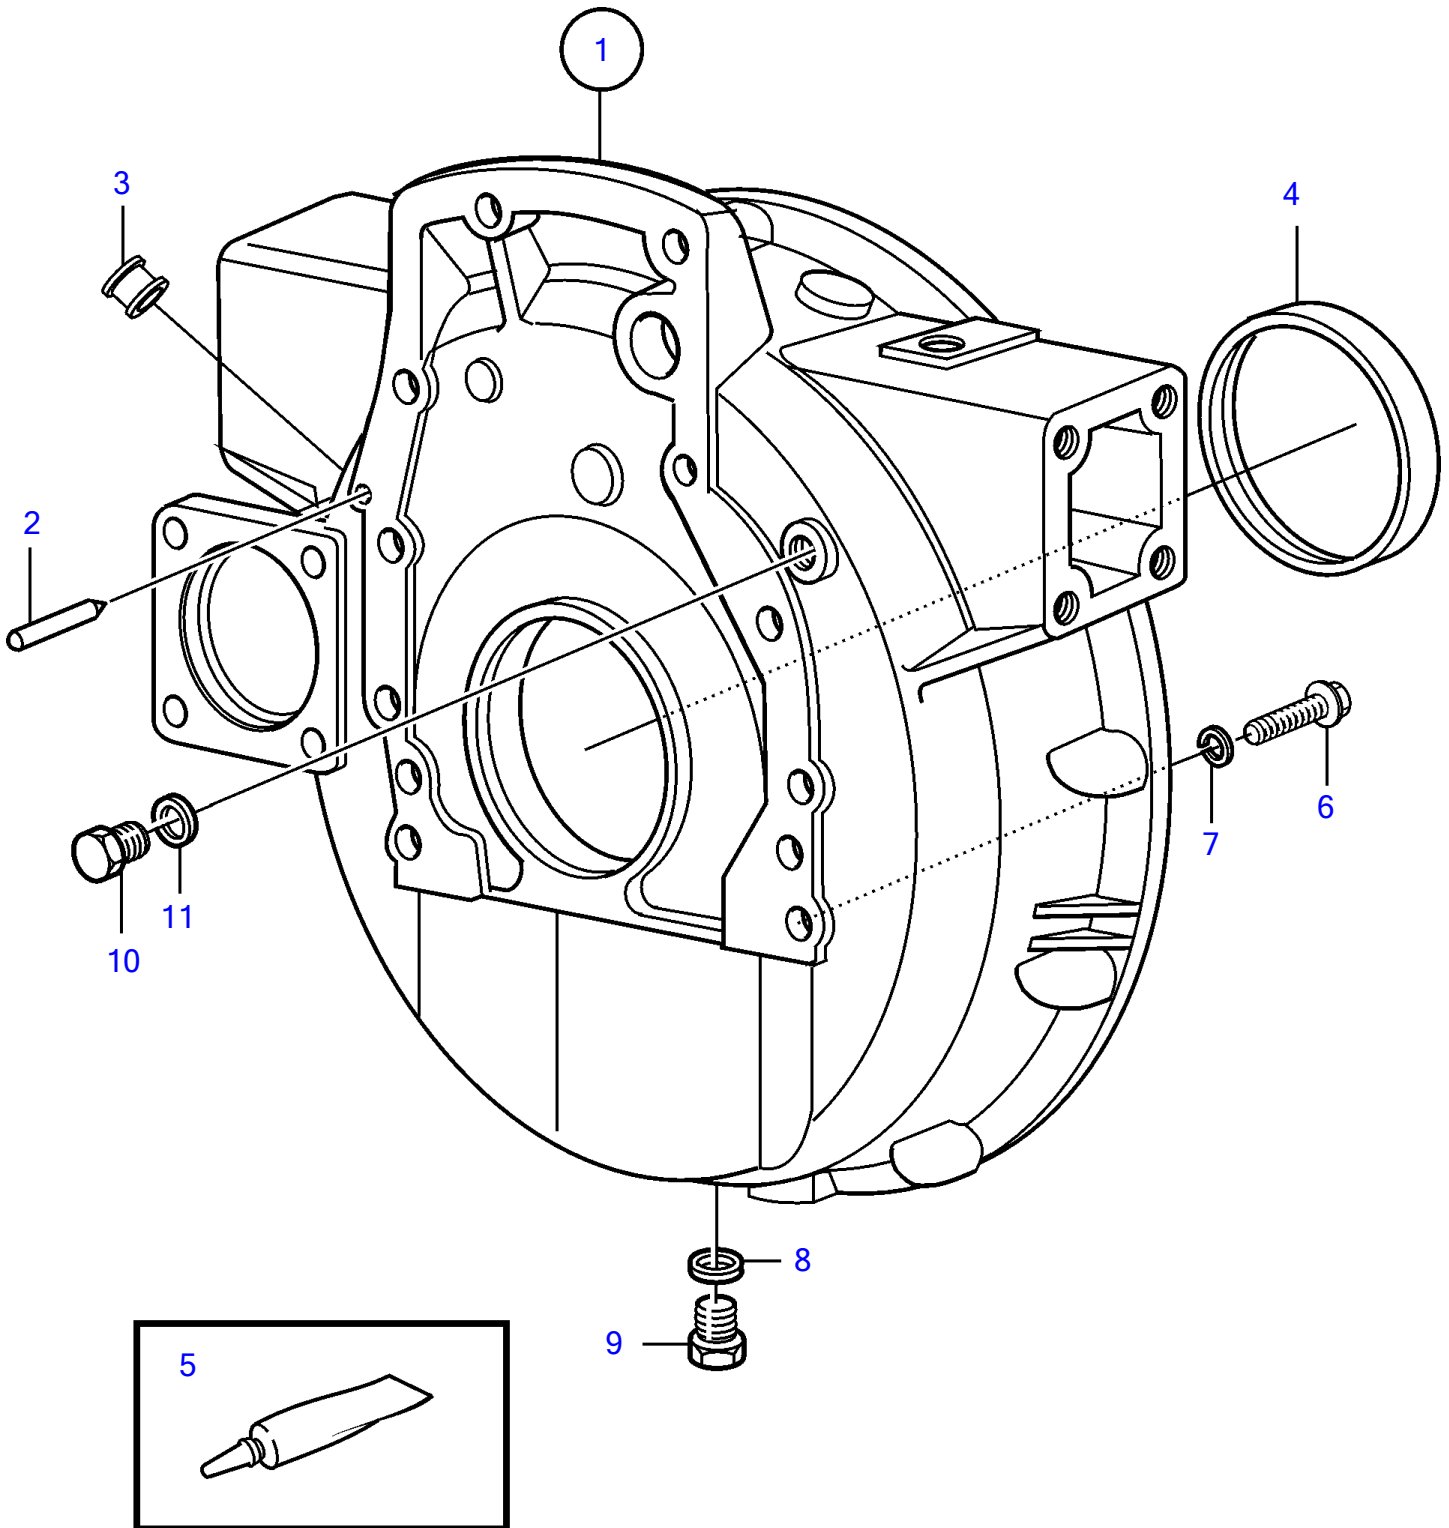

TAMD63L-A, TAMD63P-A

18247

TAMD63L-A, TAMD63P-A

REF	PART NO.	QTY	DESCRIPTION	NOTES
1	3827285	1	Flywheel housing	(848232)
2	404069	1	• Pin	
3	61822	1	Rubber plug	
4	477119	1	Crankshaft seal	
5	1161231	X	Sealant	304ml
	1161277	X	Sealant	20g
6	966361	6	Flange screw	L=55mm
	966363	2	Flange screw	L=65mm
	968753	2	Flange screw	L=75mm
7	941911	10	Spring washer	
8	957181	1	Gasket	Alt
9	960632	1	Plug	Alt
10	180761	1	Plug	
11	11996	1	Gasket	