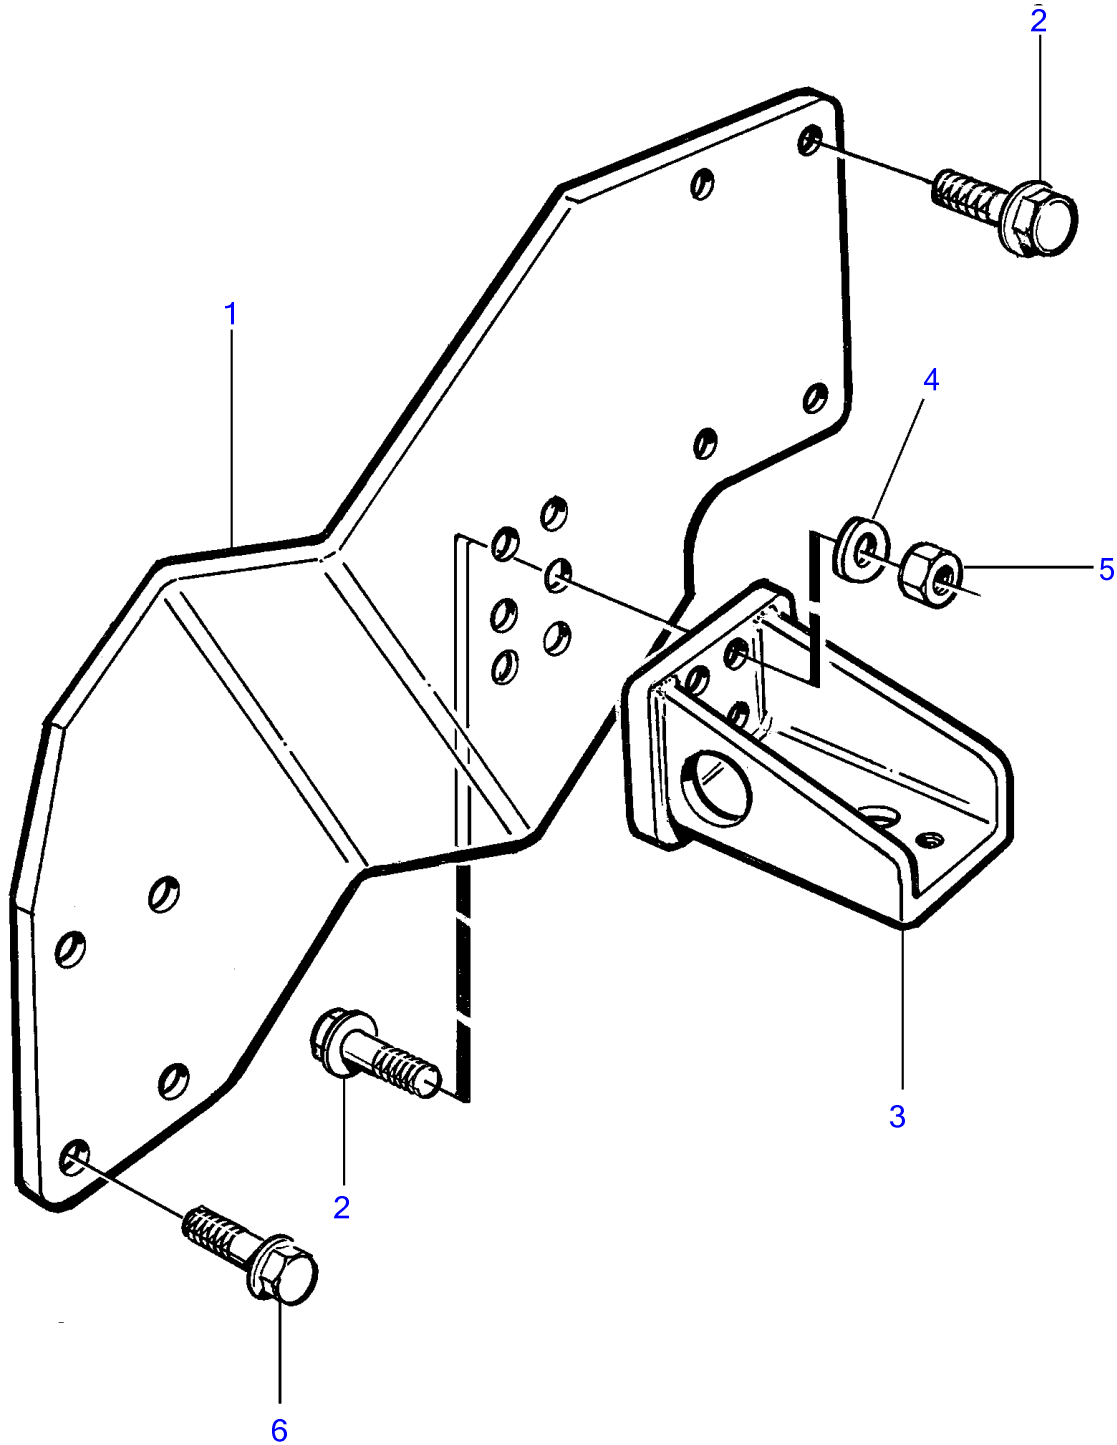

TAMD63L-A, TAMD63P-A

TAMD63L-A, TAMD63P-A

| REF | PART NO. | QTY | DESCRIPTION | NOTES |
|-----|-----------|-----|---------------|--------------------|
| 1 | (3826389) | 1 | Bracket | S.B, Obsolete part |
| | (3826390) | 1 | Bracket | P, Obsolete part |
| 2 | 970900 | 16 | Hexagon screw | |
| 3 | 848369 | 2 | Bracket | |
| 4 | 940280 | 8 | Spring washer | |
| 5 | 963108 | 8 | Lock nut | |
| 6 | 946817 | 4 | Flange screw | SB, M12x25 |
| | 965196 | 4 | Flange screw | P, M12x80 |