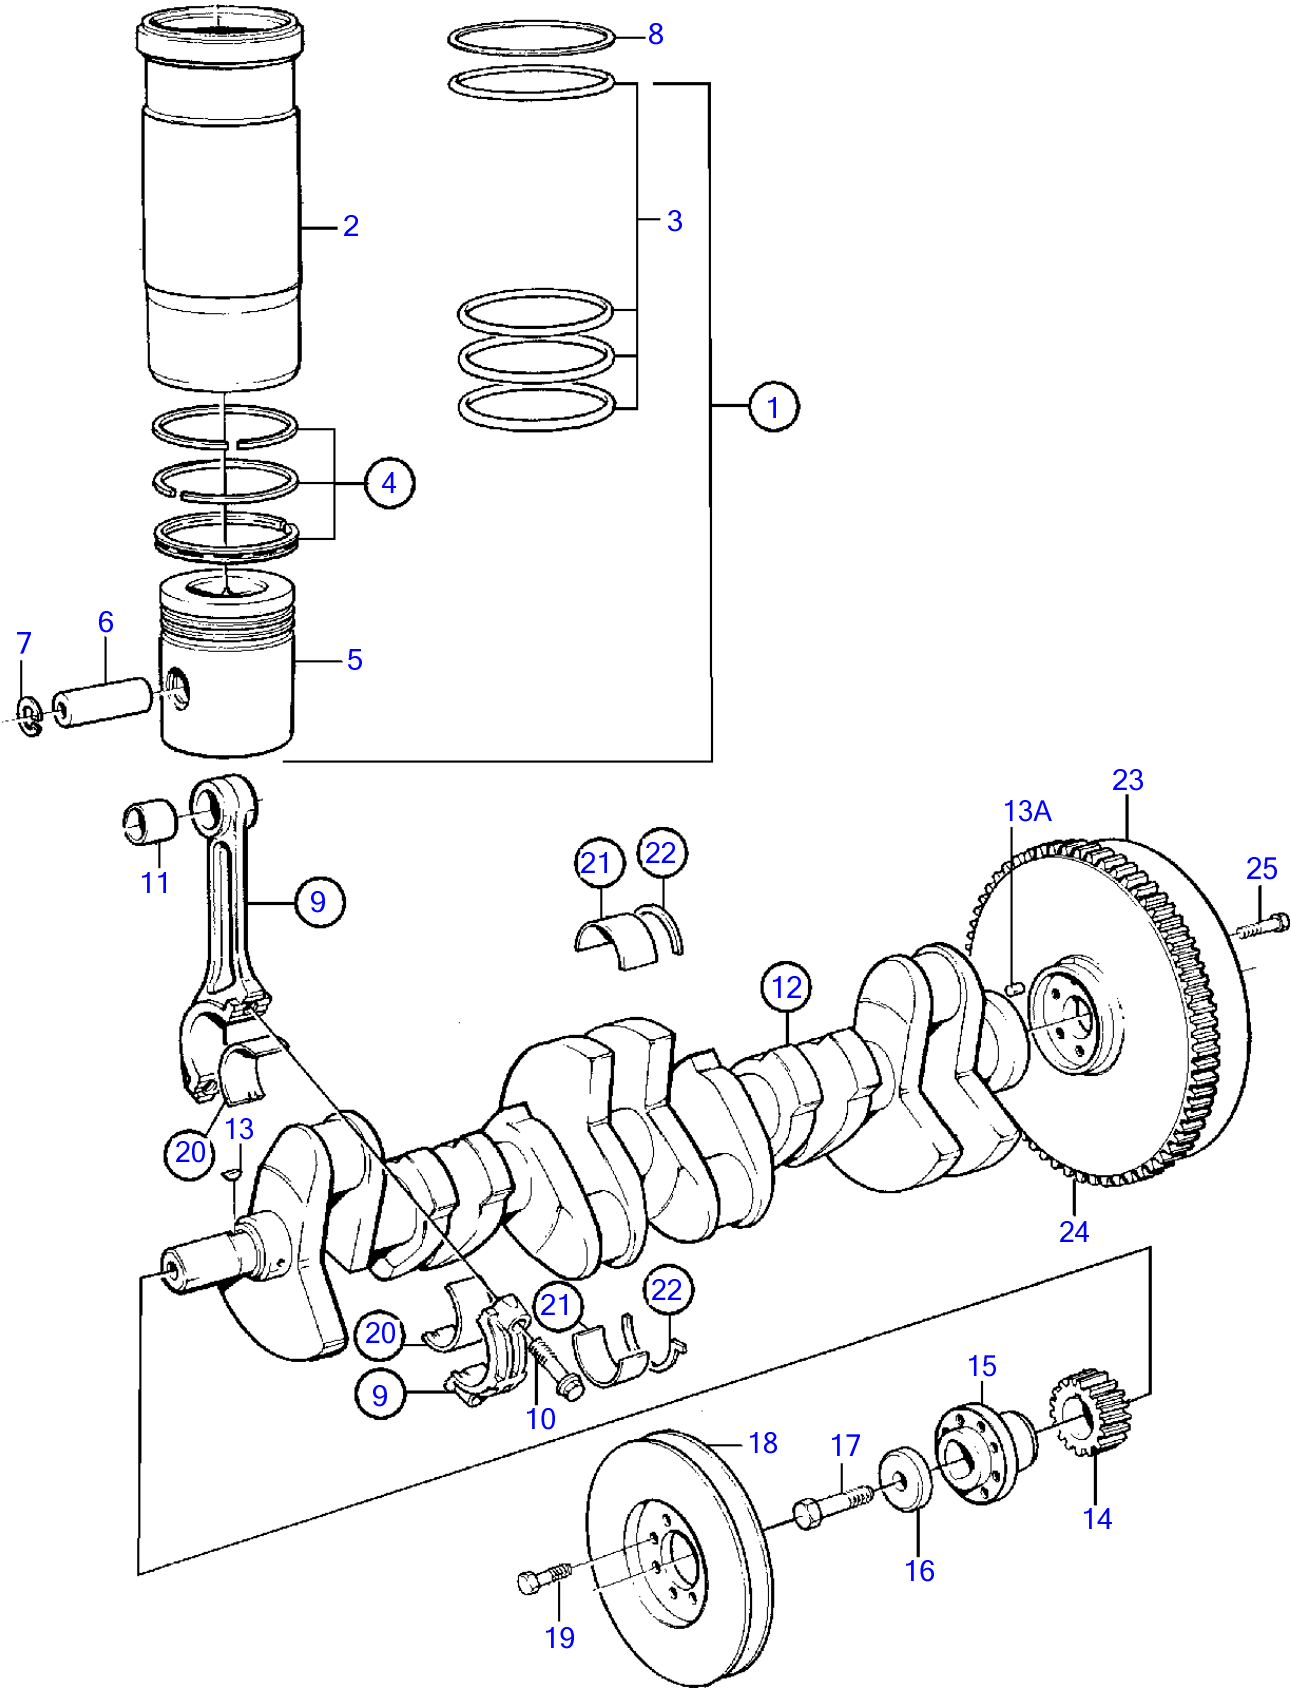

## TAMD63L-A, TAMD63P-A

REF	PART NO.	QTY	DESCRIPTION	SEE SEC.	NOTES
1	876723	6	Cylinder liner kit		See group 99
2		6	• Cylinder liner		
3	271161	6	• Sealing ring kit		
4	276310	6	• Piston ring kit		
5		6	• Piston		
6	3978023	6	Piston pin		Std (420988)
7	914523	12	Snap ring		
8	465394	X	Adjusting washer		Shims to adjust the cylinder liner level., TH=0,20mm
	465395	X	Adjusting washer		Shims to adjust the cylinder liner level., TH=0,30mm
	465396	X	Adjusting washer		Shims to adjust the cylinder liner level., TH=0,50mm
9	465812	6	Connecting rod		Repl by 8192120
	8192120	6	Connecting rod		
	3092237	6	Connecting rod		
			• Bulletin 45-30	45-30-EN	New connecting rod for TAMD60B
10	465815	12	• Screw		
11	465816	6	• Bearing		For 465812
	8192121	6	• Bushing		For 8192120, 3092237
12	420662	1	Crankshaft, 6-hole		SN-XXXXXXXXXX/106089
	8192122	1	Crankshaft, 9-hole		SNXXXXXXXXXX/106090-
	24427376	1	Crankshaft, 9-hole		
13	422253	1	• Woodruff key		
13A	950677	1	• Pin		
14	471528	1	Gear		
			• Bulletin 45-01	45-01-EN	Timing Gears, 71, 100, 121
15	465779	1	Hub		
16	420124	1	Washer		
17	1543035	1	Screw		
18	888019	1	Vibration damper		
19	421796	8	Screw		
20	270139	6	Big-end bearing kit		Std D
			• Bulletin 45-30	45-30-EN	New connecting rod for TAMD60B
20	270140	6	Big-end bearing kit		U.S=0,25mm
	270141	6	Big-end bearing kit		U.S=0,51mm
	(270142)	6	Big-end bearing kit		U.S=0,76mm, Obsolete part
	270143	6	Big-end bearing kit		U.S=1,01mm
	(270144)	6	Big end bearing kit		U.S=1,27mm, Obsolete part
21	271230	7	Main bearing kit		Std D
	271231	7	Main bearing kit		U.S=0,25mm
	271232	7	Main bearing kit		U.S=0,51mm
	(271233)	7	Main bearing kit		U.S=0,76mm, Obsolete part
	271234	7	Main bearing kit		U.S=1,01mm
	271235	7	Main bearing kit		U.S=1,27mm
22	276751	1	Thrust washer kit		Std D
	276752	1	Thrust washer kit		O.S=0,10mm
	276753	1	Thrust washer kit		O.S=0,20mm
	276754	1	Thrust washer kit		O.S=0,30mm
23	848350	1	Flywheel, 6-hole		SN-XXXXXXXXXX/106089
	3827177	1	Flywheel, 9-hole		With hole for alfa sensor., SNXXXXXXXXXX/106090-
					(3825864)
24	420314	1	• Ring gear		(420067)
25	465826	6	Screw		For 848350
	465826	9	Screw		For 3825864