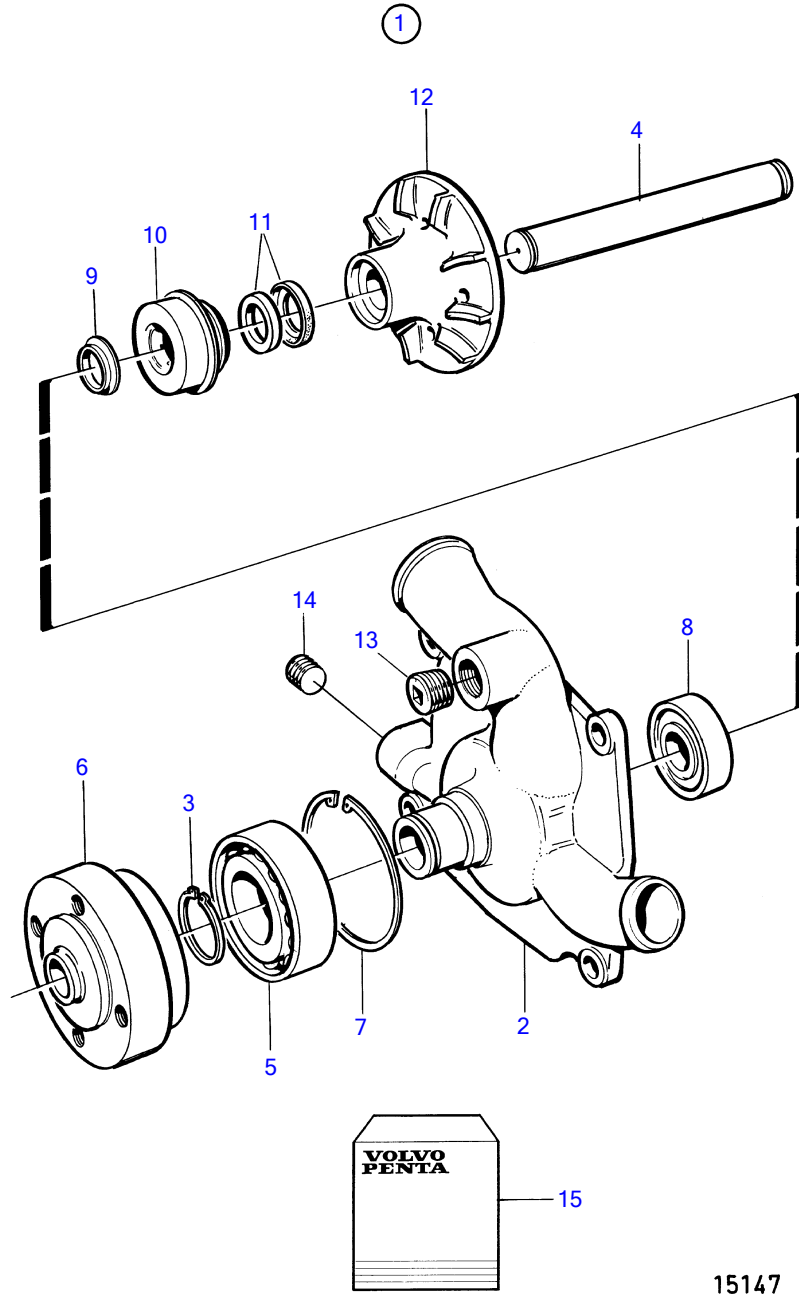

TAMD63L-A, TAMD63P-A

15147

TAMD63L-A, TAMD63P-A

REF	PART NO.	QTY	DESCRIPTION	NOTES
1	866201	1	Water pump	Repl by 3826153
2		1	• Housing	
3	914462	1	• Snap ring	Included in overhaul kit.
4		1	• Shaft	Included in overhaul kit.
5	181538	1	• Ball bearing	Included in overhaul kit.
6	866189	1	• Hub	
7	914533	1	• Snap ring	Included in overhaul kit.
8	1660609	1	• Ball bearing	Included in overhaul kit.
9	70913	1	• Deflector	
10	1545283	1	• Sealing ring	
11	421306	1	• Wear ring	
12		1	• Impeller	Included in overhaul kit.
13	479977	1	• Plug	
14	968145	1	• Plug	
15	876840	1	Overhaul kit	See group 99