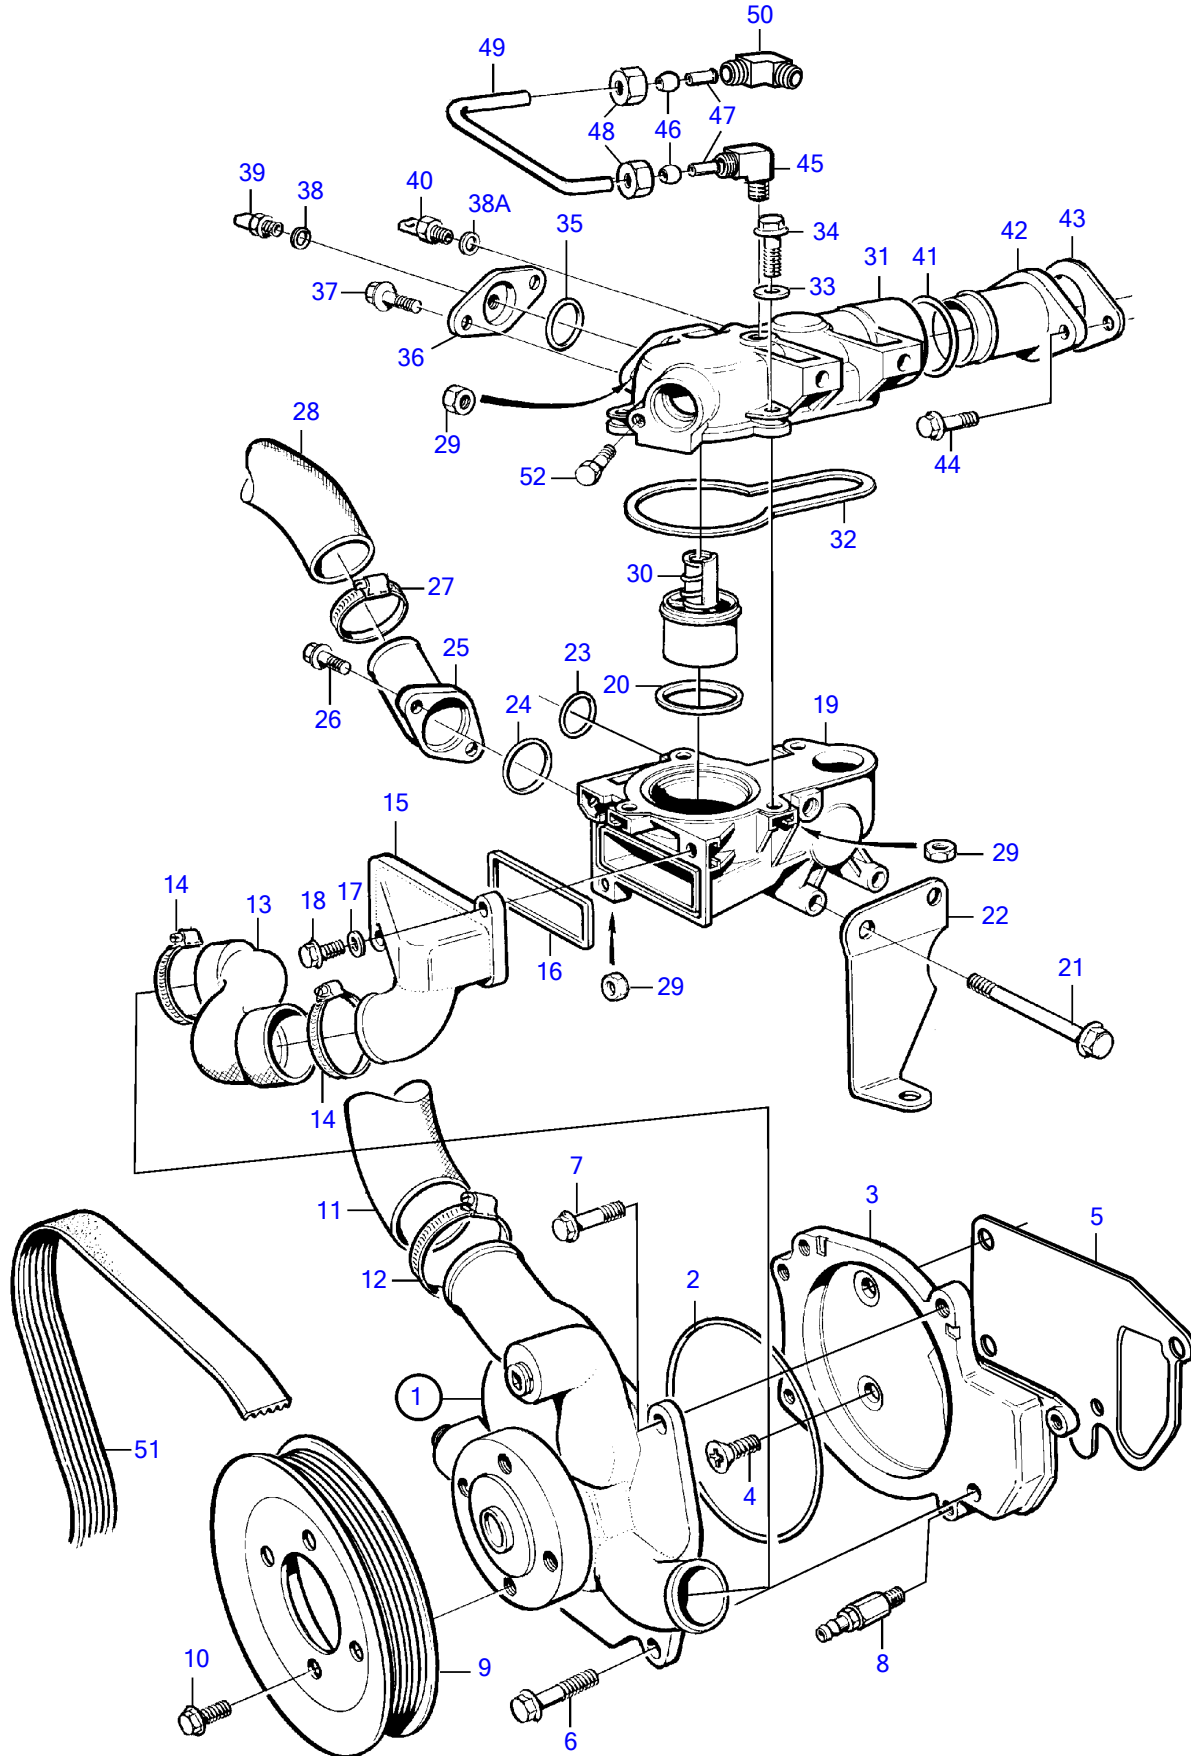

TAMD63L-A, TAMD63P-A

18263

TAMD63L-A, TAMD63P-A

REF	PART NO.	QTY	DESCRIPTION	SEE SEC.	NOTES
1	866201	1	Water pump		SN-XXXXXXXXXXXX/112071
			.	578	
	3826153	1	Water pump		SNXXXXXXXXXXXX/112072-
			.	578	
	3836405	1	Water pump		
	3803915	1	Coolant pump, exch		
2	975691	1	O-ring		
3	3829941	1	Base plate		
4	866533	2	Lock screw		
5	3830836	1	Gasket		
6	965216	1	Flange screw		
7	945444	4	Flange screw		
8	966871	1	Shut-off cock		
9	866186	1	Pulley		
10	946440	4	Flange screw		
11	866216	1	Hose	452	Heat exchanger-water pump.
12	961672	2	Hose clamp		
13	866214	1	Hose		
14	961670	2	Hose clamp		
15	866213	1	Connection pipe		
16	471816	1	Sealing ring		
17	941907	2	Spring washer		
18	945444	2	Flange screw		
19	876628	1	Thermostat housing		
20	1544710	1	• Sealing ring		
21	965183	3	Flange screw		
22	865744	1	Bracket	497	
23	477059	1	O-ring		
24	925092	1	O-ring		
25	866522	1	Water pipe		
26	945444	2	Flange screw		
27	961672	2	Hose clamp		
28	866215	1	Hose	452	Thermostat housing-heat exchanger.
29	955782	9	Hexagon nut		
30	8149182	1	Thermostat		82°C
31	477905	1	Cover		
32	471788	1	Sealing ring		
33	941907	4	Spring washer		
34	946470	4	Flange screw		
35	949658	1	O-ring		
36	3830530	1	Flange		
37	945444	2	Flange screw		
38	11998	1	Gasket		
38A	947624	1	Gasket		
39	862154	1	Temperature sensor		Max 120°C
40	862250	1	Thermo monitor		97°C
41	469982	1	Sealing ring		
42	848165	1	Pipe		
43	848163	1	Gasket		
44	946544	2	Flange screw		
45	954385	1	Elbow nipple		
46	954364	2	Sleeve		
47	944717	2	Support sleeve		
48	954356	2	Fitting nut		
49	945460	1	Tube		Thermostat housing-heat exchanger., L=500mm
50	954385	1	Elbow nipple	452	
51	866653	1	Belt		
52		1	Screw	477	