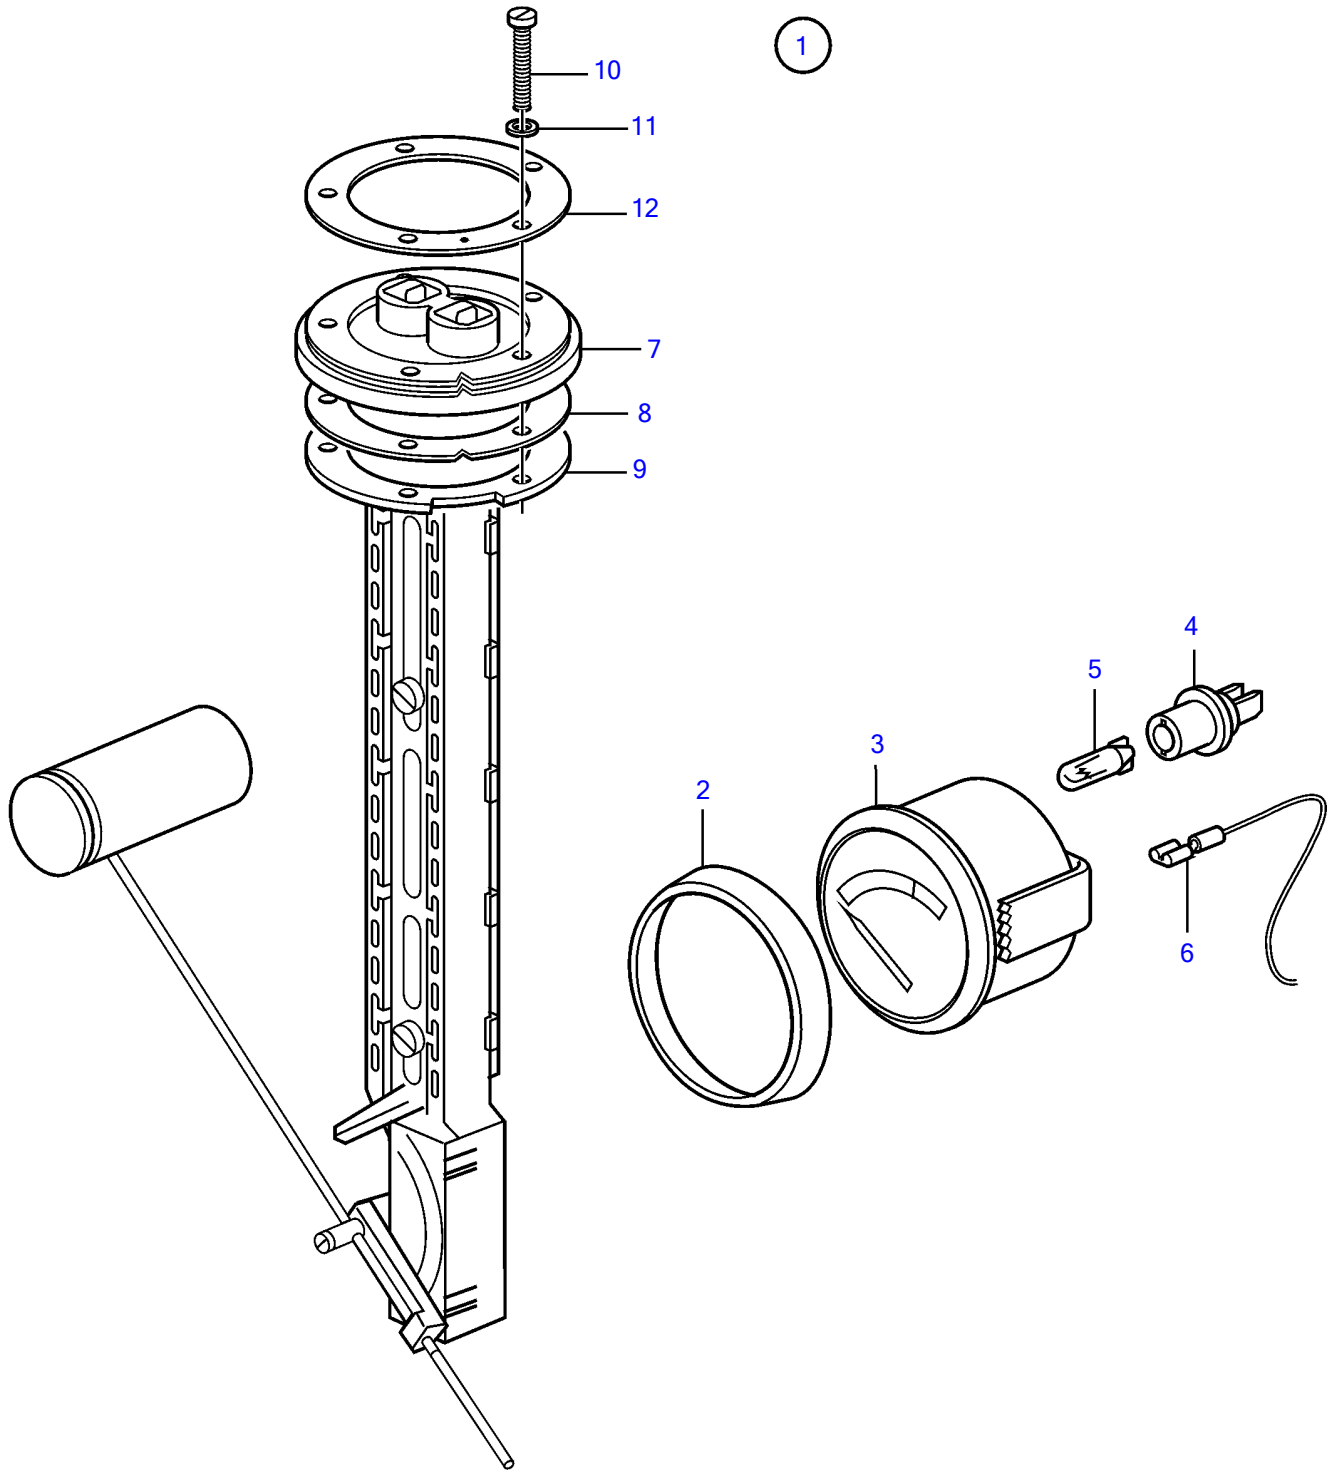

TAMD63L-A, TAMD63P-A

TAMD63L-A, TAMD63P-A

REF	PART NO.	QTY	DESCRIPTION	SEE SEC.	NOTES
1		1	Fuel gauge kit		
2	858643	1	• Front ring		
3	863941	1	• Fuel gauge		
4	863945	1	• • Lamp socket		For instruments of early production should white bulb 182059 and bulb holder 808175 be mounted.
5	863947	1	• • • Bulb		
6		X	• electrical materials	1963	
7	873772	1	• Tank sensor		(837999)
8	89865	1	• • Gasket		
9	834480	1	• • Flange		
10	956078	4	• • Cross recessed screw		L=16mm
	956081	1	• • Cross recessed screw		L=25mm
11	834481	5	• • Gasket		
12		1	• • Flange		