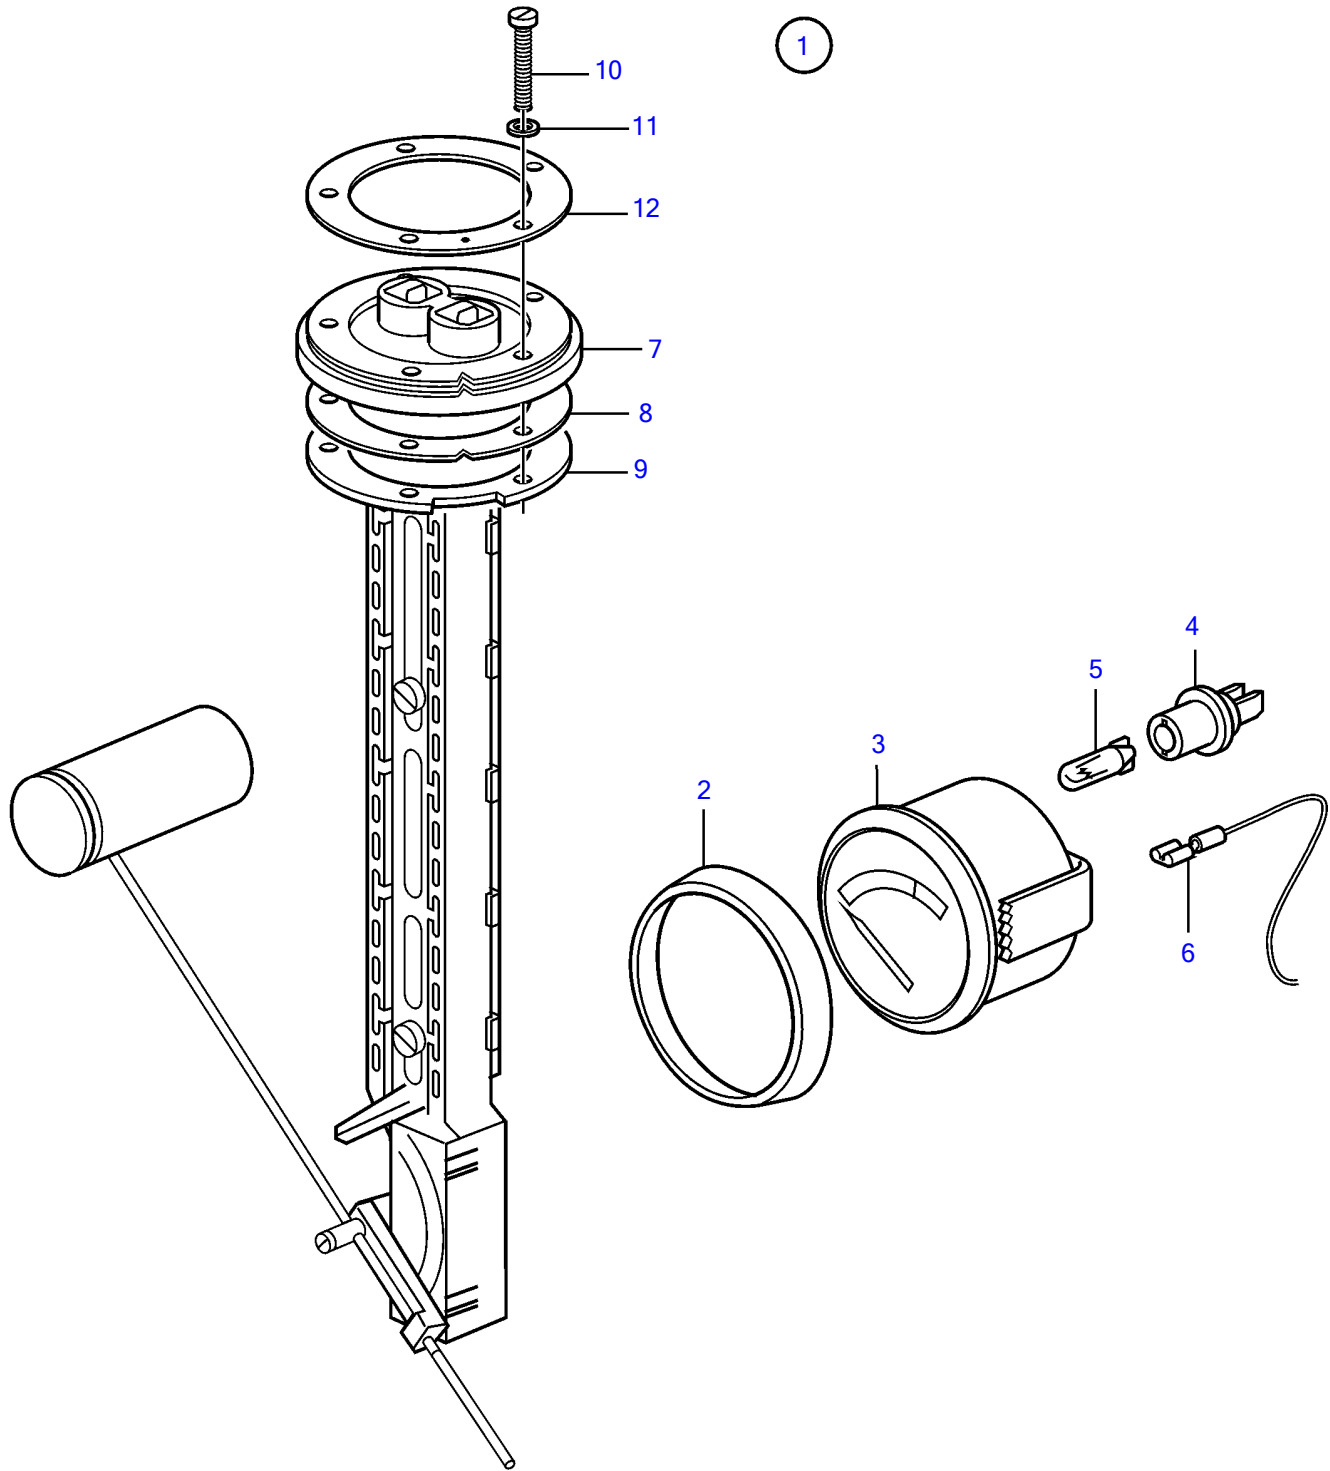

TAMD63L-A, TAMD63P-A

TAMD63L-A, TAMD63P-A

REF	PART NO.	QTY	DESCRIPTION	SEE SEC.	NOTES
1	873808	1	Fuel gauge		
2	858643	1	• Front ring		
3	863940	1	• Fuel gauge		
4	863945	1	• • Lamp socket		For instruments of early production should white bulb 182059 and bulb holder 808175 be mounted.
5	863946	1	• • Bulb		For instruments of early production should white bulb 182059 and bulb holder 808175 be mounted.
6		X	• electrical materials	1963	
7	873772	1	• Tank sensor		(837999)
8	89865	1	• • Gasket		
9	834480	1	• • Flange		
10	956078	4	• • Cross recessed screw		L=16mm
	956081	1	• • Cross recessed screw		L=25mm
11	834481	5	• • Gasket		
12		1	• • Flange		