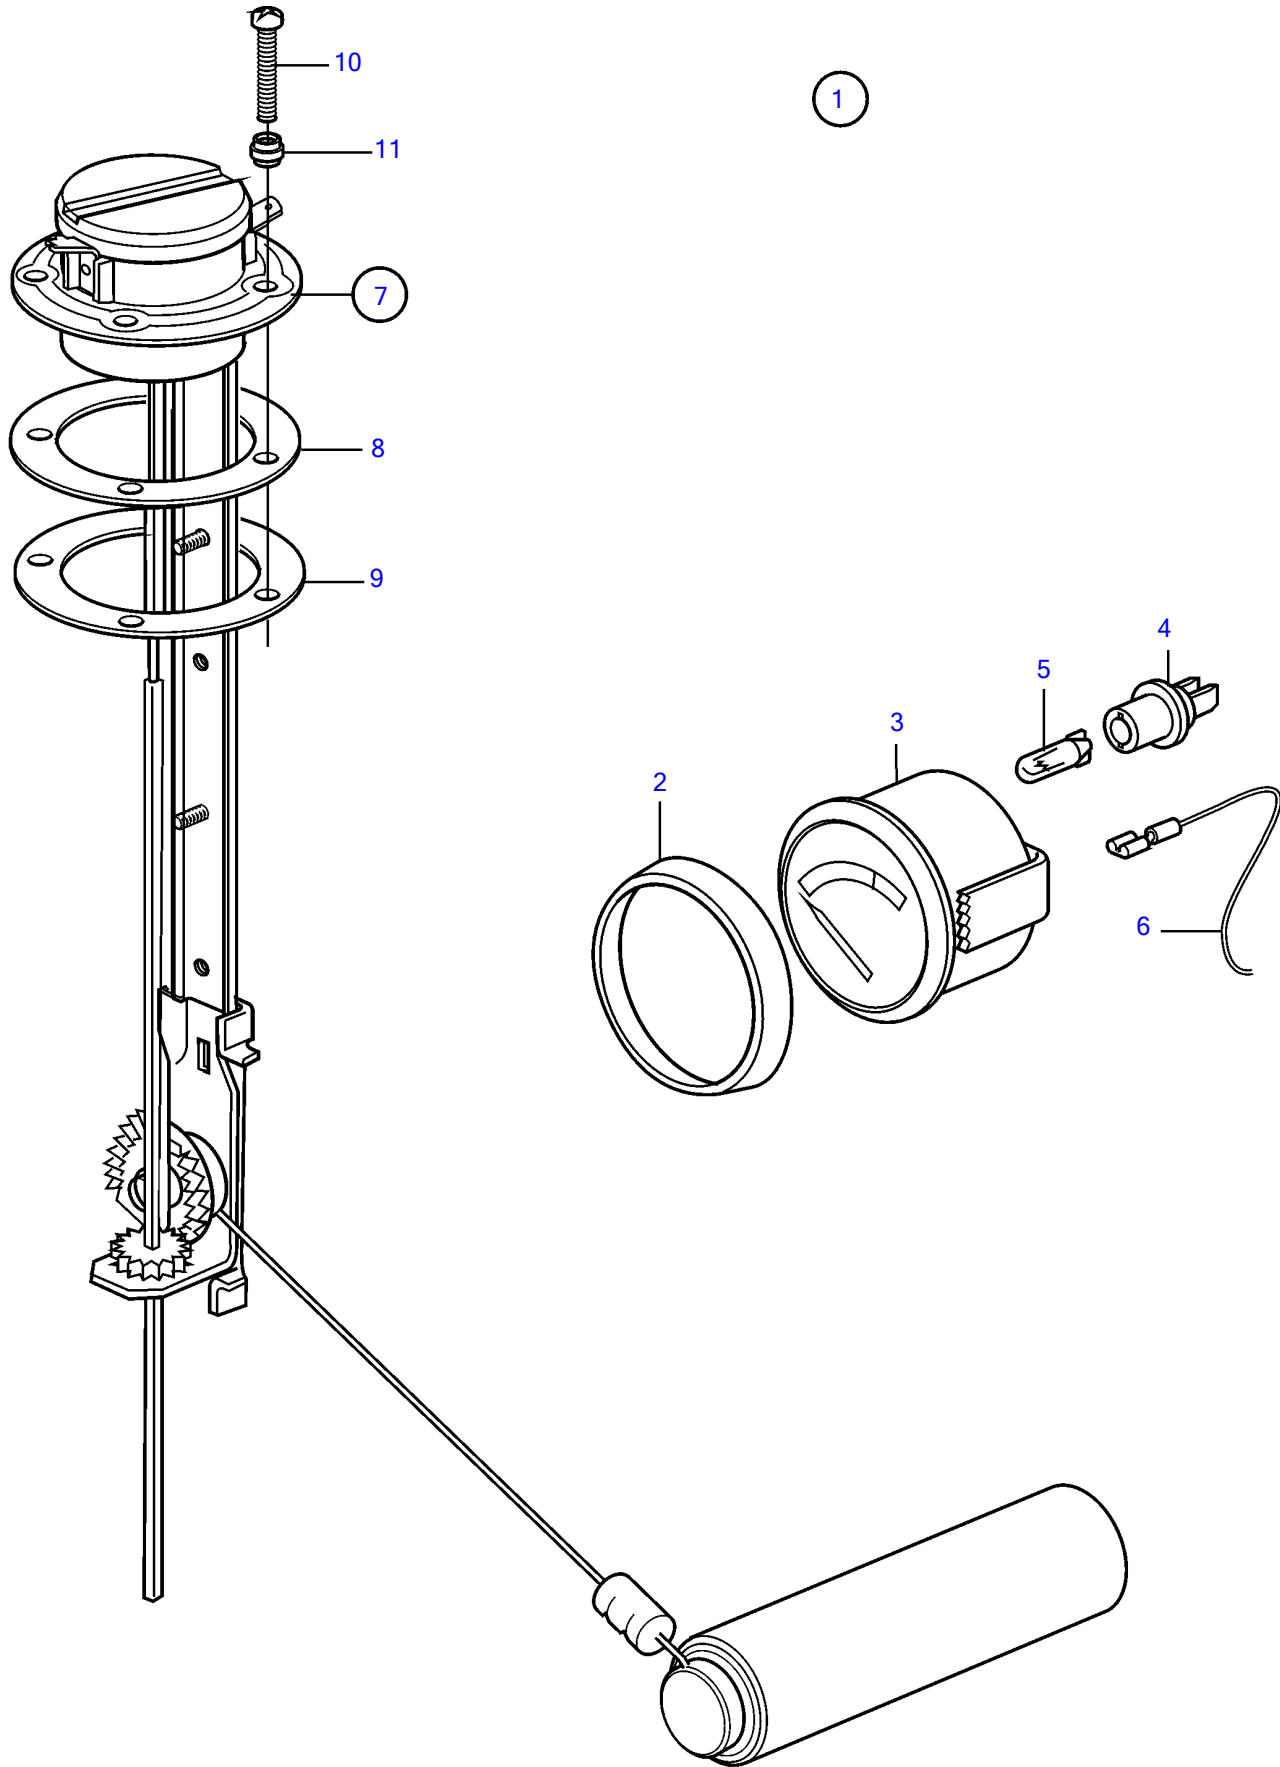

TAMD63L-A, TAMD63P-A

TAMD63L-A, TAMD63P-A

REF	PART NO.	QTY	DESCRIPTION	SEE SEC.	NOTES
1		1	Tank gauge kit		
2	858643	1	• Front ring		
3	863943	1	• Level gauge		
4	863945	1	• • Lamp socket		Use white bulb 19923 and socket 808175 for earlier gauges.
5	863947	1	Bulb		
6		X	• electrical materials	1963	
7	834389	1	• Tank sensor		(837999)
8	89865	1	• • Gasket		
9	834480	1	• • Flange		
10	956078	4	• • Cross recessed screw		
	956081	1	• • Cross recessed screw		
11	834481	5	• • Gasket		