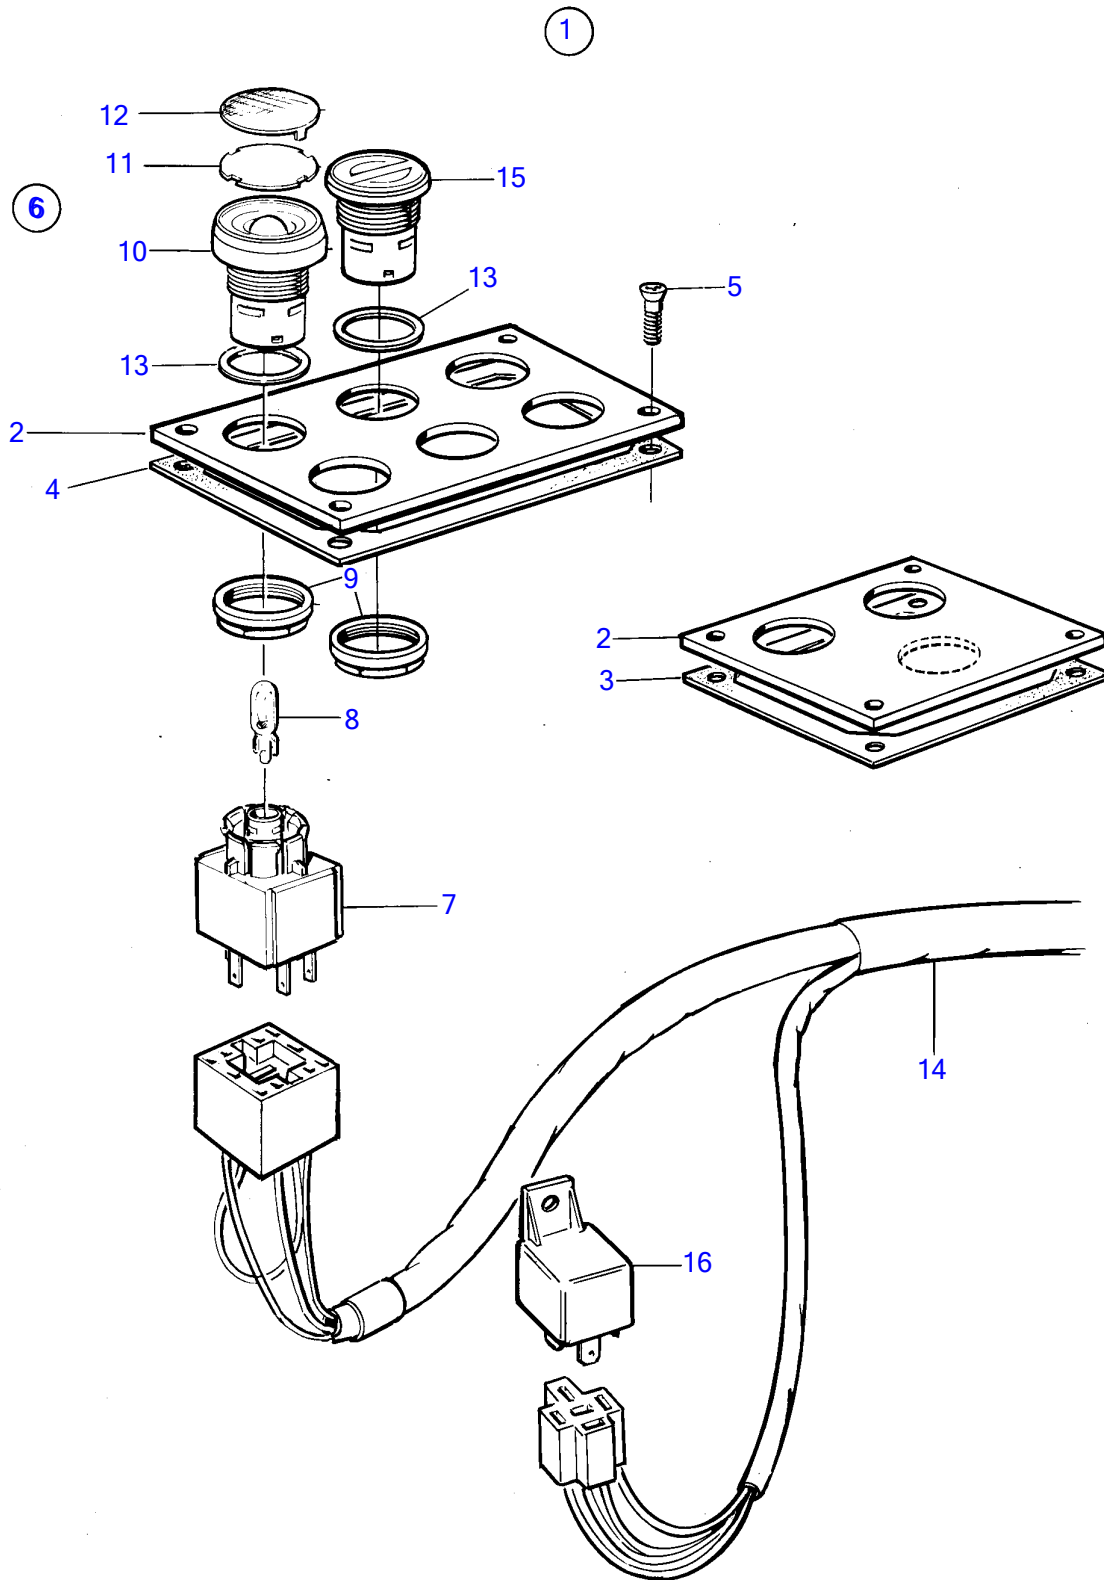

TAMD63L-A, TAMD63P-A

16756

TAMD63L-A, TAMD63P-A

REF	PART NO.	QTY	DESCRIPTION	NOTES
1		1	Control panel	Twin engine installation. For single or multi stations., 6 hole
		1	Control panel	Twin engine installation. For single or multi stations., 2 hole
2	873733	1	• Plate	Twin engine installation. For single or multi stations., 6 hole
4	873735	1	• Gasket	
5	828647	4	• Screw	
6	876950	6	• Push button kit	
7		6	• • Connector unit	24V, 1,2W
8	942327	6	• • Bulb	12V, 1,2W
	943638	6	• • Bulb	24V, 1,2W
9		6	• • Attaching ring	
10		6	• • Button	Green
11		36	• • Symbol strip	Yellow
12		6	• • Cover plate	Red
		6	• • Cover plate	Blue
		6	• • Cover plate	Red
		6	• • Cover plate	Blue
13		6	• • Gasket	
14	873732	1	• Cable kit	
15	873750	1	• Plastic plug	
16	873611	1	• Relay	D=12,5mm
	1324492	1	• Relay	D=14,5mm

7740790-30-1848C

16756

Upd:2011-09-22

TAMD63L-A, TAMD63P-A

VOLVO
PENTA