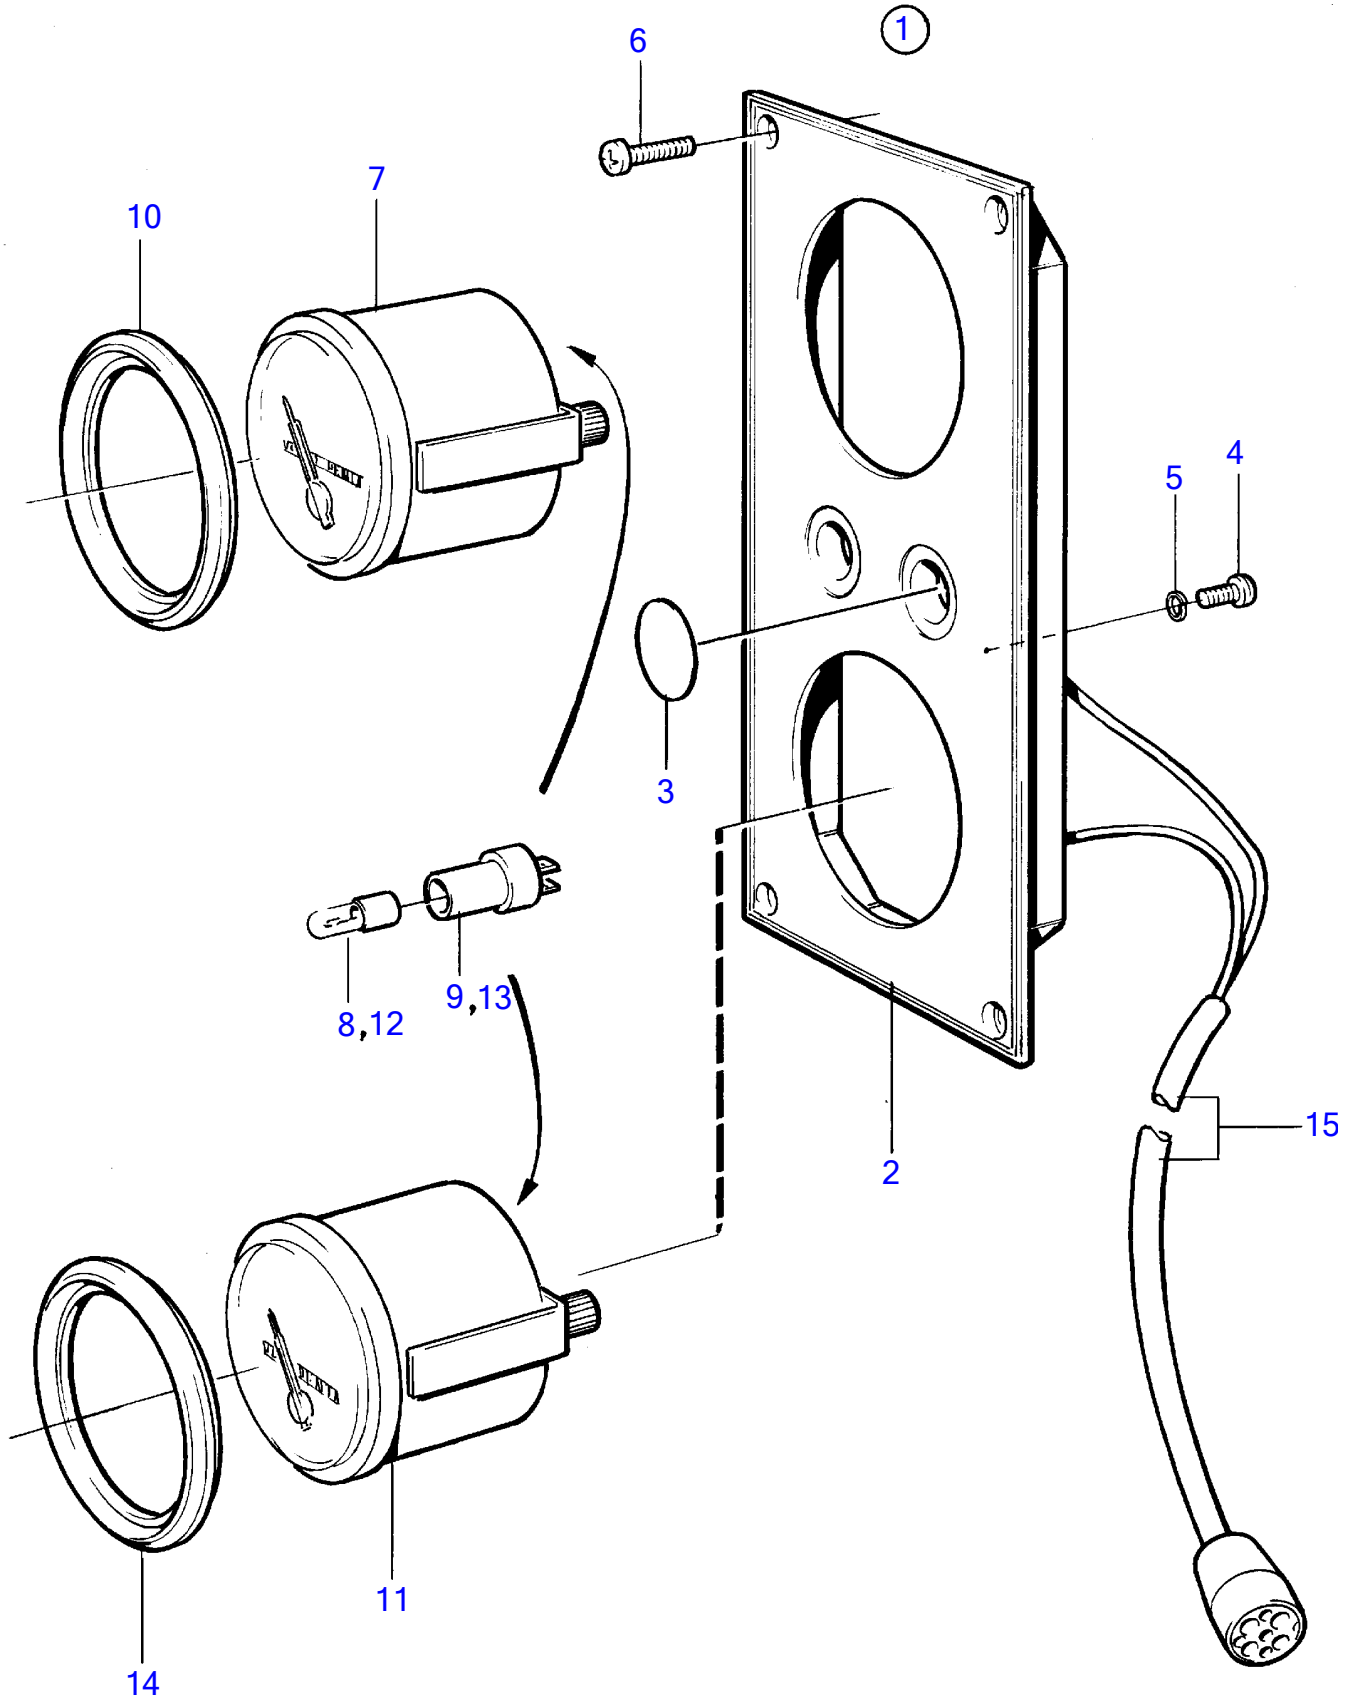

TAMD63L-A, TAMD63P-A

TAMD63L-A, TAMD63P-A

REF	PART NO.	QTY	DESCRIPTION	SEE SEC.	NOTES
1	846847	1	Instrument panel		Replaced by 849940
					TAMD71B
	849940	1	Instrument panel		Gold coloured stripe., Replaced by 864049
					TAMD71B
2	(858874)	1	• Instrument panel		Obsolete part, White coloured stripe.
3	828607	2	• • Cover plate		
4	949947	1	• • • Cross recessed screw		
5	941904	1	• • • Spring washer		
6	828647	4	• • • Screw		
7	873201	1	• Oil pressure gauge		(863936)
8	863946	1	• • Bulb		Use white bulb 19923 and socket 808175 for earlier gauges., Red
9	863945	1	• • • Lamp socket		Use white bulb 19923 and socket 808175 for earlier gauges.
10	858643	1	• Front ring		
11	863938	1	• Turbo pressure gauge		0-2bar
12	863946	1	• • • Bulb		Red
13	863945	1	• • • Lamp socket		
14	858643	1	• Front ring		
15		1	• Cable trunk		
		X	electrical materials	1963	
		X	electrical materials	1964	
		X	electrical materials	1965	