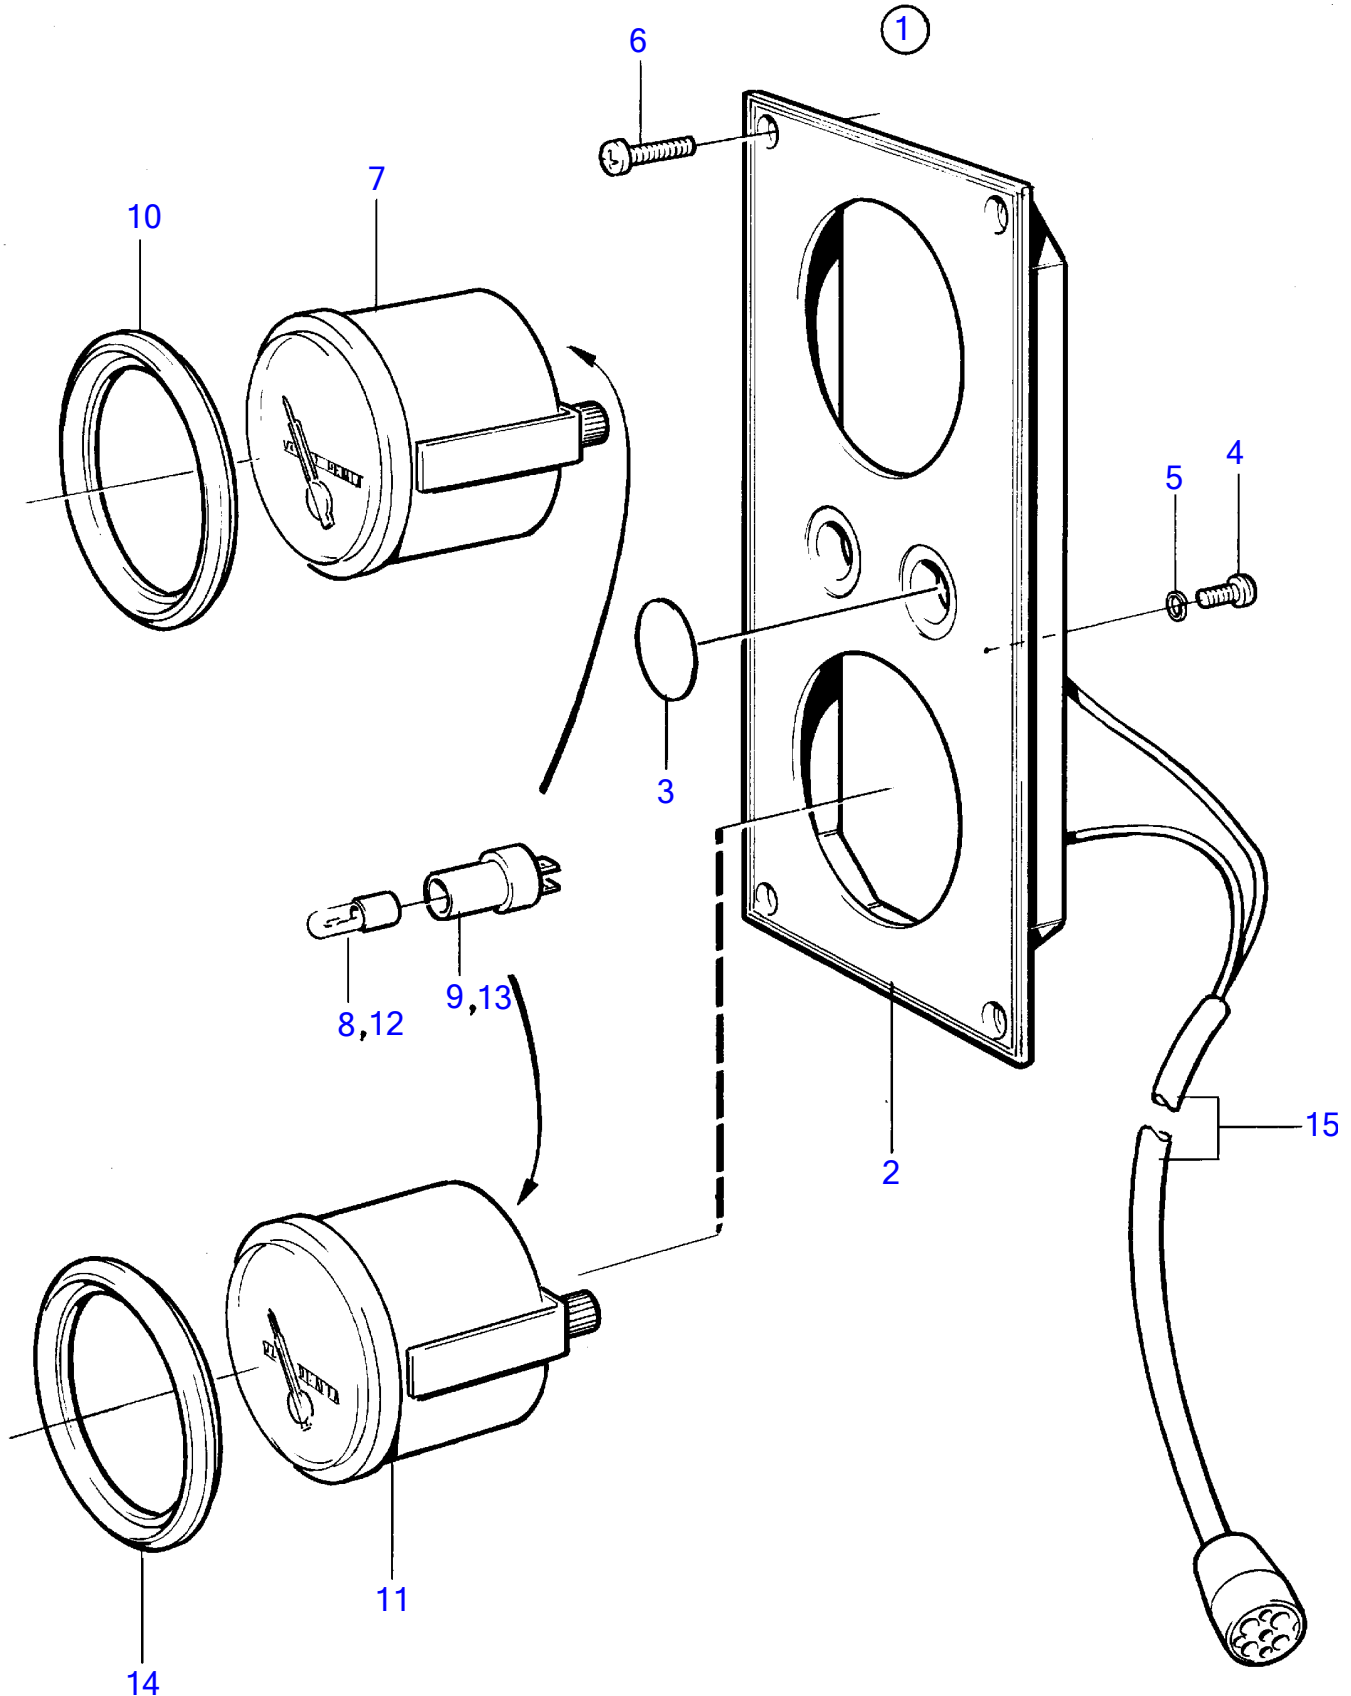

TAMD63L-A, TAMD63P-A

TAMD63L-A, TAMD63P-A

REF	PART NO.	QTY	DESCRIPTION	SEE SEC.	NOTES
1	872282	1	Instrument panel		White coloured stripe.
2	(858874)	1	• Instrument panel		White coloured stripe., Obsolete part
3	828607	2	• • Cover plate		
4	949947	1	• • Cross recessed screw		
5	941904	1	• • Spring washer		
6	828647	4	• • Screw		
7	873201	1	• Oil pressure gauge		(863936)
8	863946	1	• • Bulb		Use white bulb 19923 and socket 808175 for earlier gauges., Red
9	863945	1	• • Lamp socket		Use white bulb 19923 and socket 808175 for earlier gauges.
10	858643	1	• Front ring		
11	863938		• Turbo pressure gauge		0-2bar
	873205	1	• Turbo pressure gauge		0-3bar
12	863946	1	• • Bulb		Red
13	863945	1	• • Lamp socket		
14	858643	1	• Front ring		
15		1	• Cable trunk		
		X	electrical materials	1963	
		X	electrical materials	1964	
		X	electrical materials	1965	