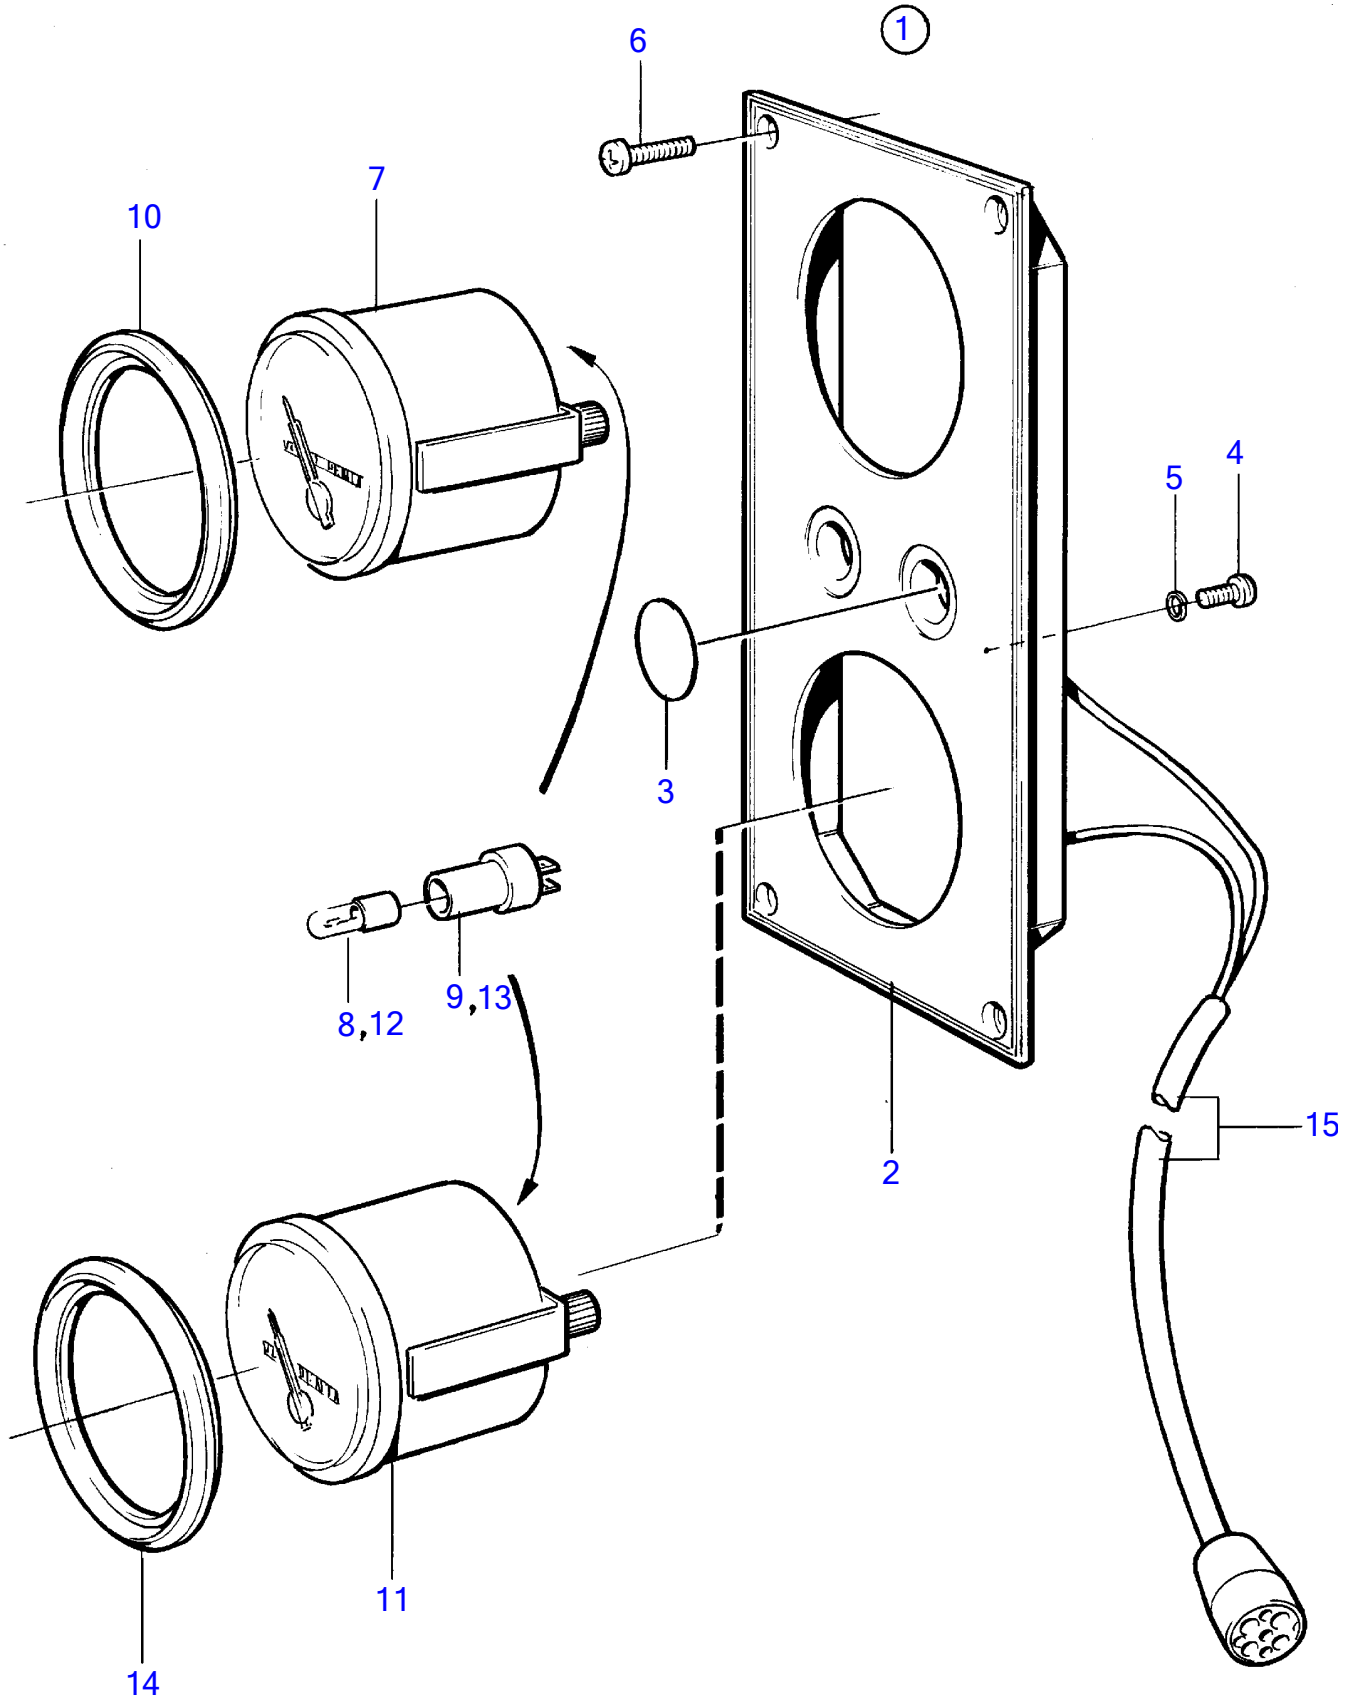

TAMD63L-A, TAMD63P-A

TAMD63L-A, TAMD63P-A

REF	PART NO.	QTY	DESCRIPTION	SEE SEC.	NOTES
1	864049	1	Instrument panel		White coloured stripe., TAMD71B
2	(858874)	1	• Instrument panel		Obsolete part, White coloured stripe.
3	828607	2	• • Cover plate		
4	949947	1	• • Cross recessed screw		
5	941904	1	• • Spring washer		
6	828647	4	• • Screw		
7	873201	1	• Oil pressure gauge		(863936)
8	863946	1	• • Bulb		Use white bulb 19923 and socket 808175 for earlier gauges., Red
9	863945	1	• • Lamp socket		Use white bulb 19923 and socket 808175 for earlier gauges.
10	858643	1	• Front ring		
11	863938	1	• Turbo pressure gauge		0-2bar
12	863946	1	• • Bulb		Red
13	863945	1	• • Lamp socket		
14	858643	1	• Front ring		
15		1	• Cable trunk		
		X	electrical materials	1963	
		X	electrical materials	1964	
		X	electrical materials	1965	