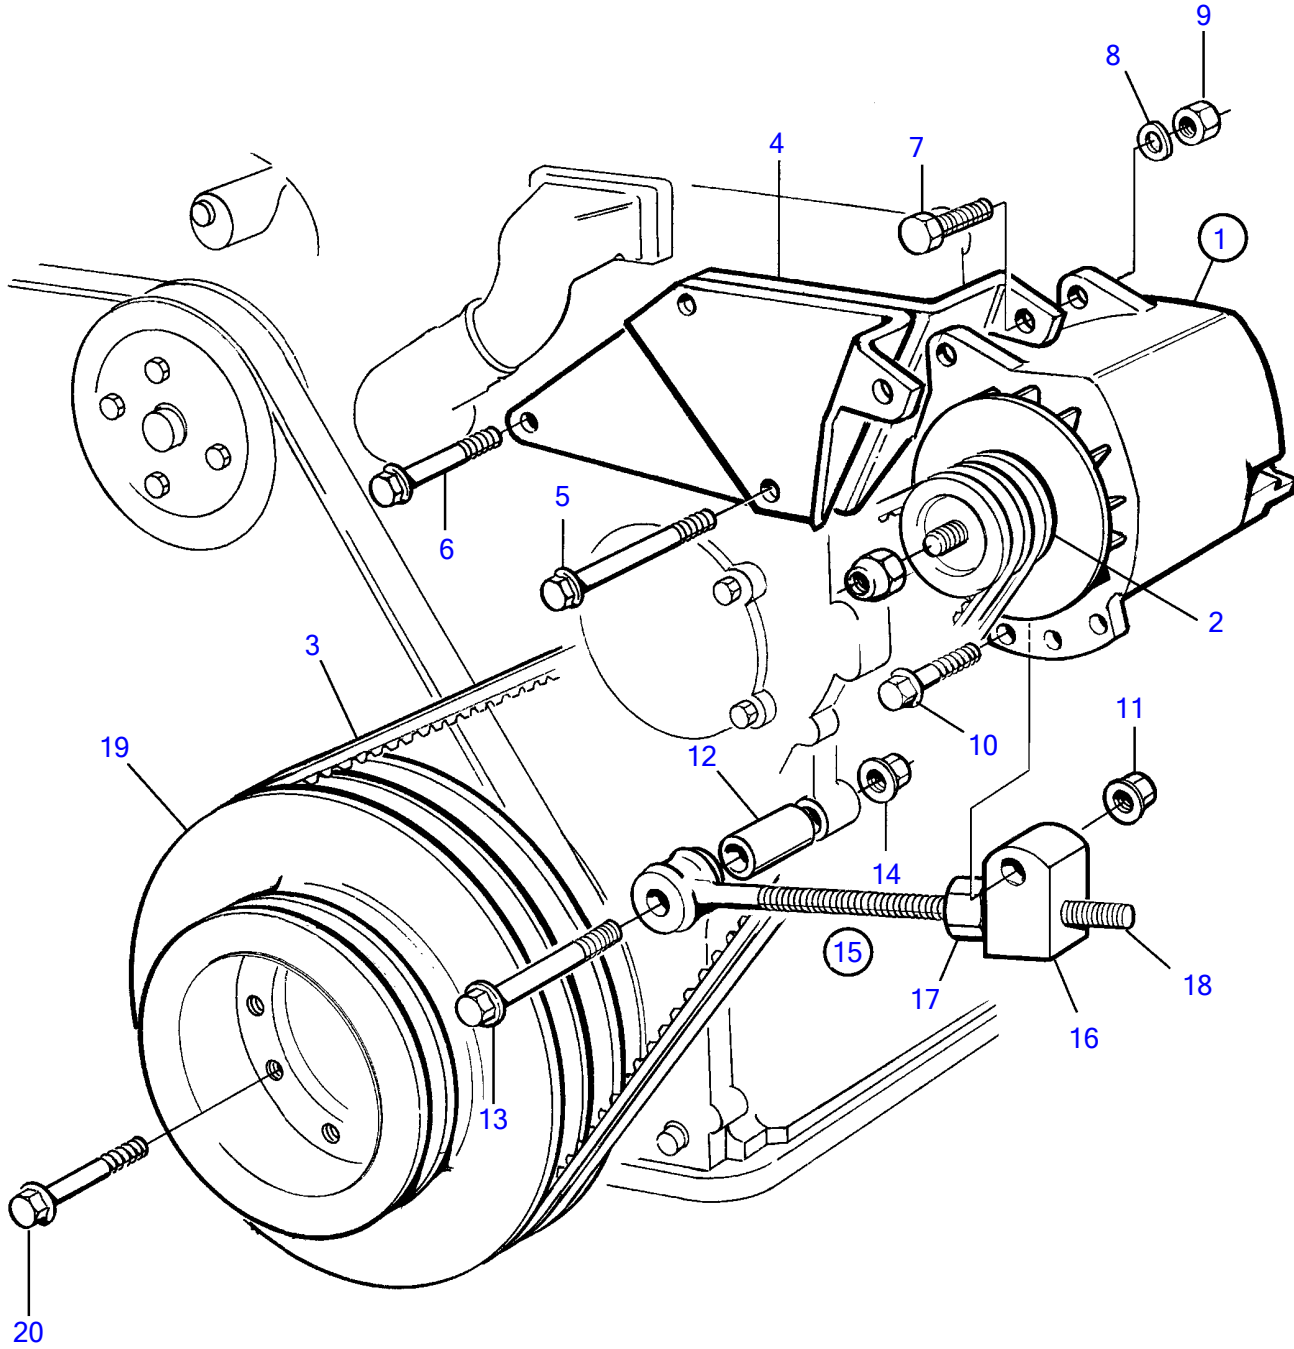

TAMD63L-A, TAMD63P-A

17517

TAMD63L-A, TAMD63P-A

REF	PART NO.	QTY	DESCRIPTION	SEE SEC.	NOTES
1	3884858	1	Alternator		12V
	3803940	1	Alternator, exch, exch		12V
			.		
			.	594	
	(849748)	1	Alternator		24V, Obsolete part
	(3803499)	1	Alternator, exch, exch		24V, Obsolete part
			.		
			.	596	
2	862355	1	Pulley		
3	978817	1	V-belt set		
4	3829031	1	Bracket		
5	968237	2	Flange screw		
6	965188	1	Flange screw		
7	955564	2	Hexagon screw		
8	940280	2	Spring washer		
9	940176	2	Hexagon nut		
10	965188	1	Flange screw		
11	971098	1	Flange lock nut		
12	824334	1	Spacer sleeve		
13	946474	1	Flange screw		
14	971096	1	Flange nut		
15	9524758	1	Tensioning screw		
16	3036796	1	• Tension block		
17	3036797	1	• Collet		
18		1	• Adjusting bar		
19	3829028	1	Pulley		
20	8192579	8	Screw		