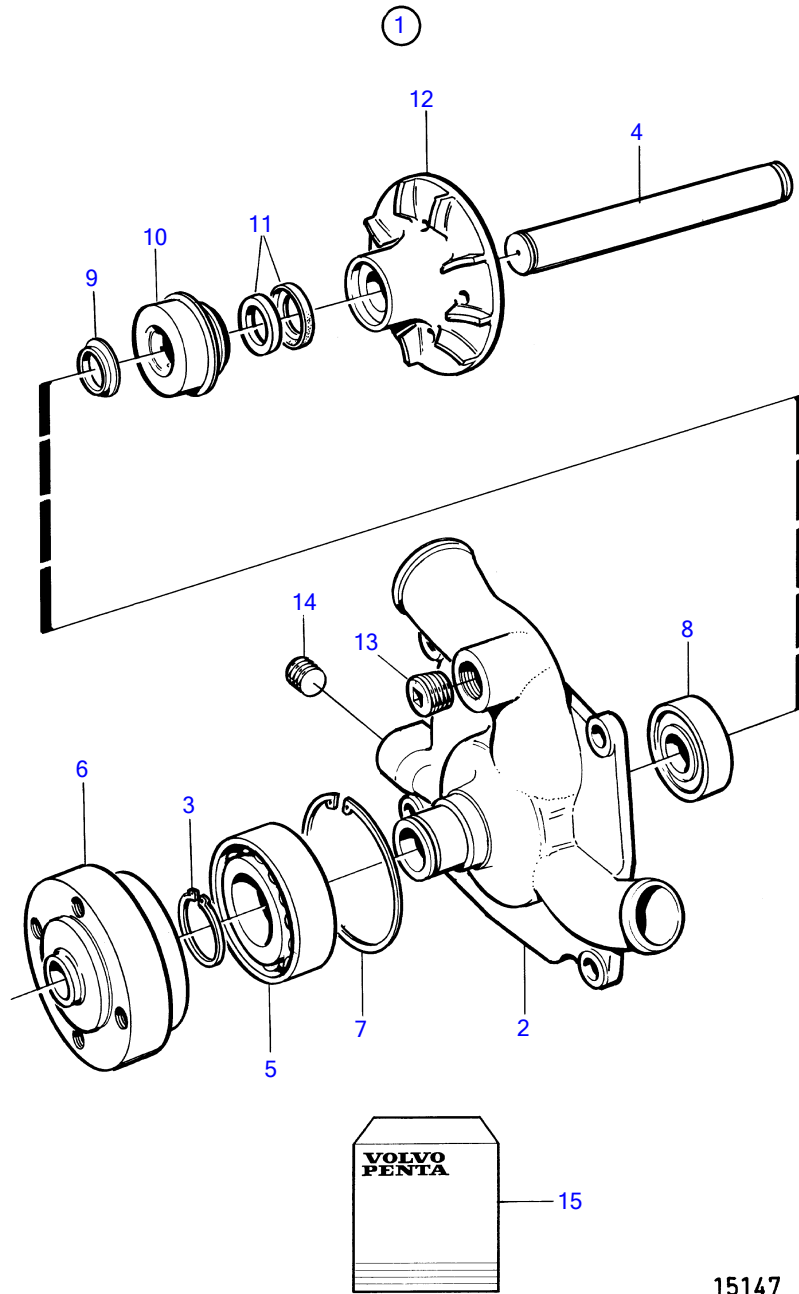

TAMD63L-A, TAMD63P-A

15147

TAMD63L-A, TAMD63P-A

REF	PART NO.	QTY	DESCRIPTION	NOTES
1	3826153	1	Water pump	
2		1	• Housing	
3	914462	1	• Snap ring	Included in overhaul kit.
4		1	• Shaft	Included in overhaul kit.
5	181538	1	• Ball bearing	Included in overhaul kit.
6	866189	1	• Hub	
7	914533	1	• Snap ring	Included in overhaul kit.
8	1660609	1	• Ball bearing	Included in overhaul kit.
10	1676432	1	• Sealing ring	Included in overhaul kit.
12		1	• Impeller	Included in overhaul kit.
13	479977	1	• Plug	
14	968145	1	• Plug	
15	876840	1	Overhaul kit	See group 99