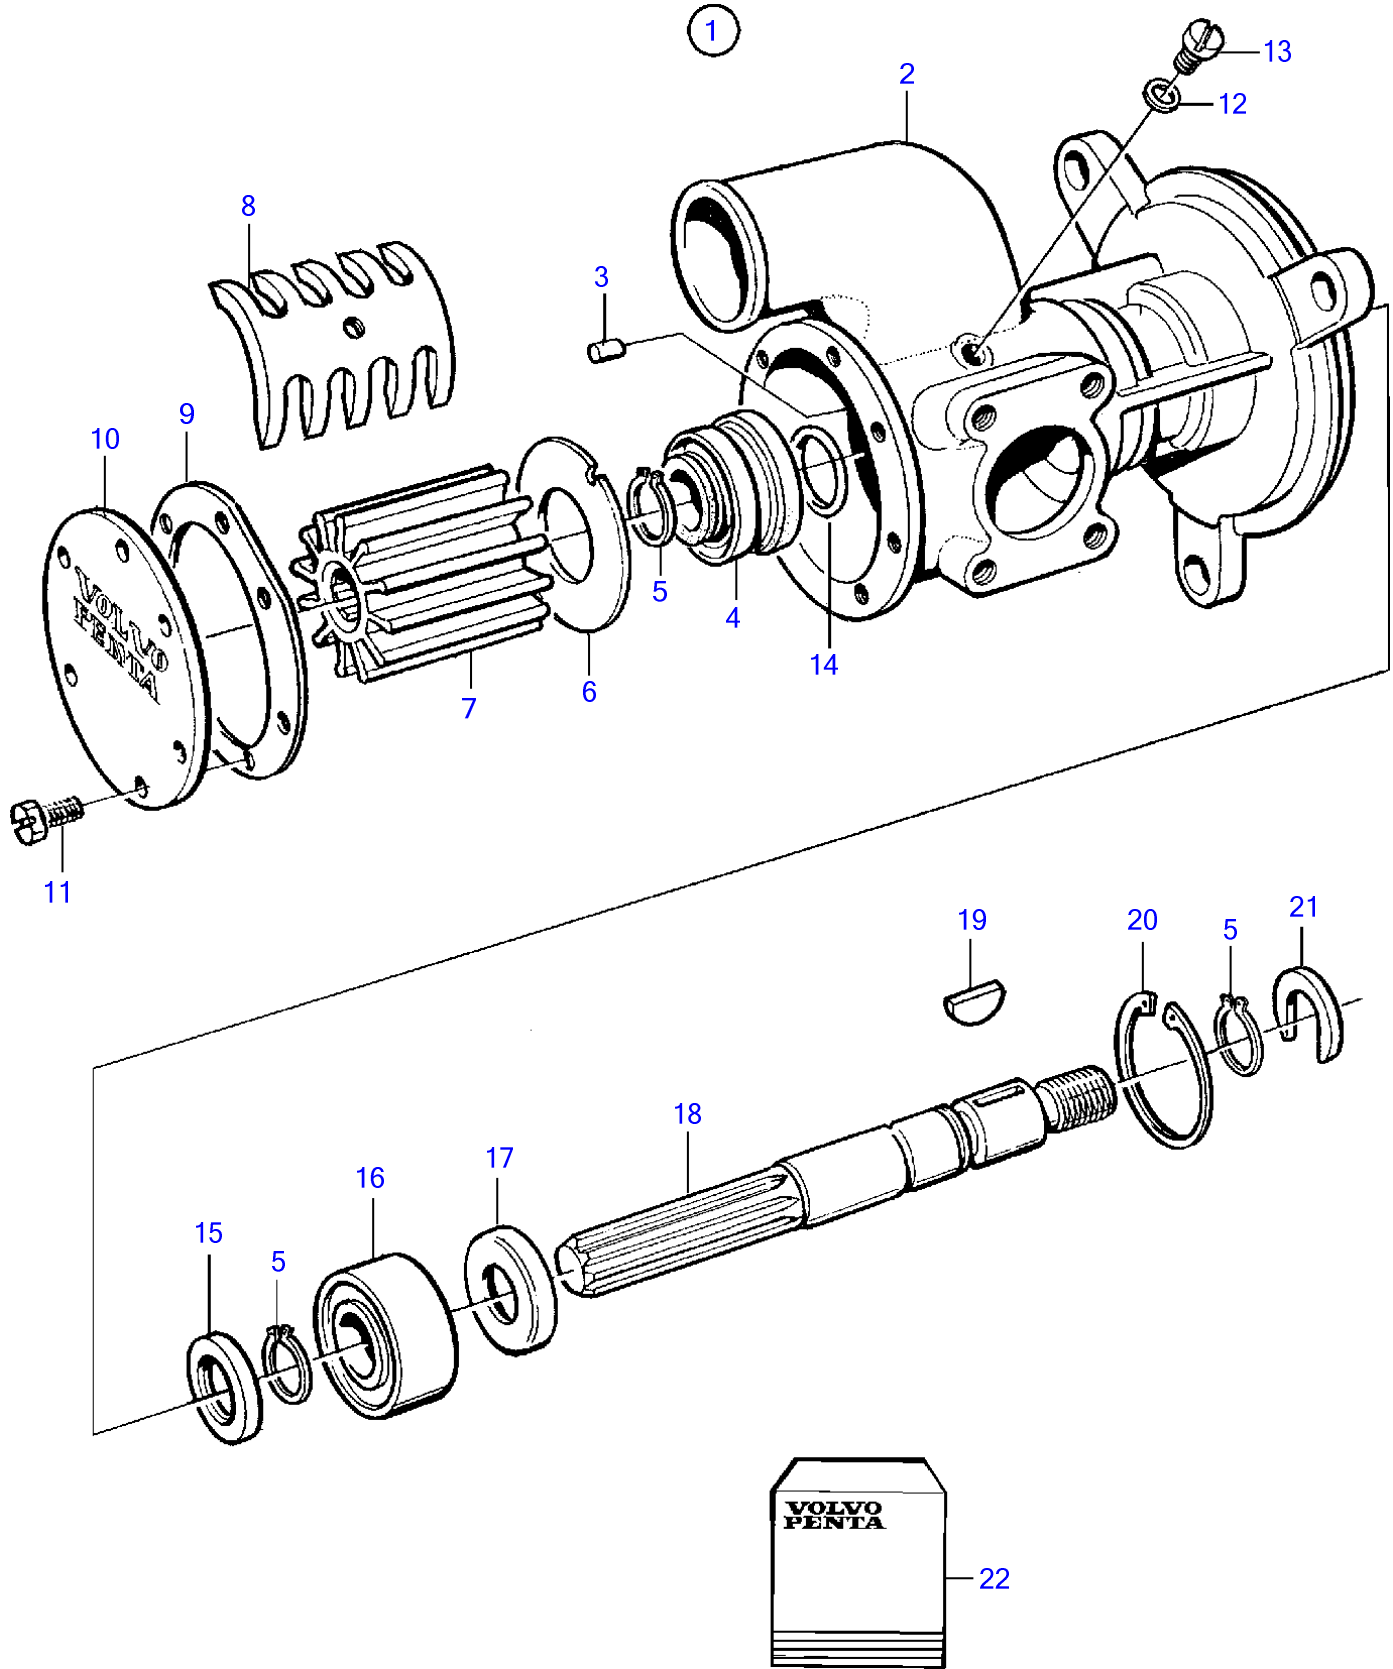

TAMD63L-A, TAMD63P-A

## TAMD63L-A, TAMD63P-A

REF	PART NO.	QTY	DESCRIPTION	NOTES
1	865813	1	Sea water pump	
2		1	• Pump housing	
3	826239	1	• Locking pin	
4	864649	1	• Sealing	Included in overhaul kit.
5	943468	3	• Snap ring	Included in overhaul kit.
6	826246	1	• Wear washer	Included in overhaul kit.
7	3825113	1	• Impeller	Included in impeller kit., See group 99
8	866781	1	• Cam	
9	3825108	1	• Gasket	Included in overhaul kit., Included in impeller kit.
10	3825115	1	• Cardboard tube	
11	841693	6	• Screw	Included in overhaul kit.
12	864645	1	• Washer	
13	3825114	1	• Screw	
14	864648	1	• O-ring	Included in overhaul kit.
15	864647	1	• Sealing ring	Included in overhaul kit.
16	3825111	1	• Ball bearing	Included in overhaul kit.
17	3825110	1	• Lock ring	Included in overhaul kit.
18	866780	1	• Shaft	
19	942406	1	• Woodruff key	
20	3825112	1	• Lock ring	Included in overhaul kit.
21	3825109	1	• Collar	Included in overhaul kit.
22	876771	1	Impeller kit	See group 99
	877070	1	Overhaul kit	See group 99