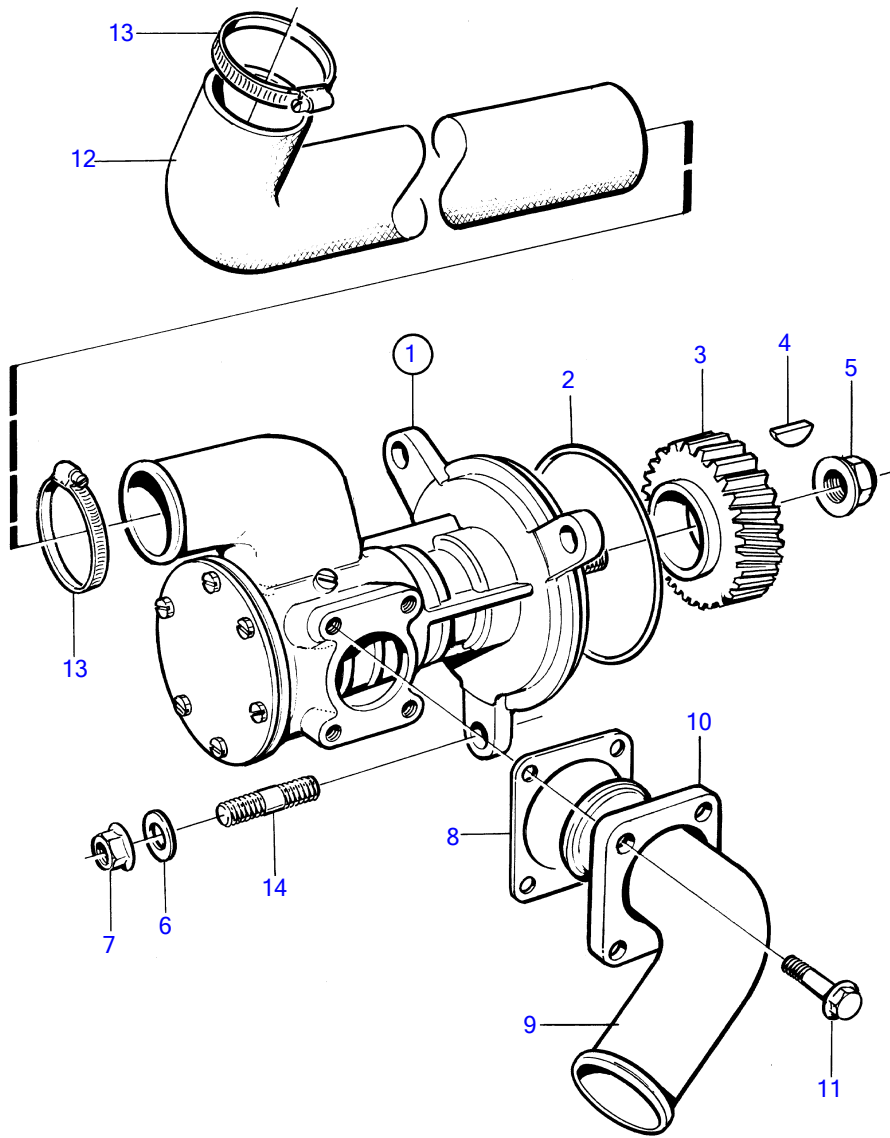

TAMD63L-A, TAMD63P-A

15177

## TAMD63L-A, TAMD63P-A

| REF | PART NO. | QTY | DESCRIPTION             | SEE SEC. | NOTES  |
|-----|----------|-----|-------------------------|----------|--|
| 1   | 865813   | 1   | Sea water pump          |          | Repl by sea water pump 3830703, gear 3830720 and nut 971099, SN-2061164433 |
|     |          |     | .                       |          |  |
|     |          |     | .                       | 678      |  |
|     | 3830703  | 1   | Sea water pump          |          | SN2061164434-  |
|     |          |     | .                       |          |  |
|     |          |     | .                       | 4745     |  |
| 2   | 975610   | 1   | O-ring                  |          |  |
| 3   | 423087   | 1   | Gear                    |          |  |
|     |          |     | · Bulletin 45-01        | 45-01-EN | Timing Gears, 71, 100, 121   |
| 4   | 942406   | 1   | Woodruff key            |          |  |
| 5   | 947855   | 1   | Flange lock nut         |          |  |
| 6   | 941911   | 3   | Spring washer           |          |  |
| 7   | 971097   | 3   | Flange nut              |          |  |
| 8   | 862592   | 1   | Gasket                  |          |  |
| 9   | 848596   | 1   | Hose attachment         |          |  |
| 10  | 842029   | 1   | Flange                  |          |  |
| 11  | 946441   | 4   | Flange screw            |          |  |
| 12  | 866217   | 1   | Hose, charge air cooler |          |  |
| 13  | 961672   | 2   | Hose clamp              |          |  |
| 14  | 967951   | 3   | Stud                    | 613      |  |