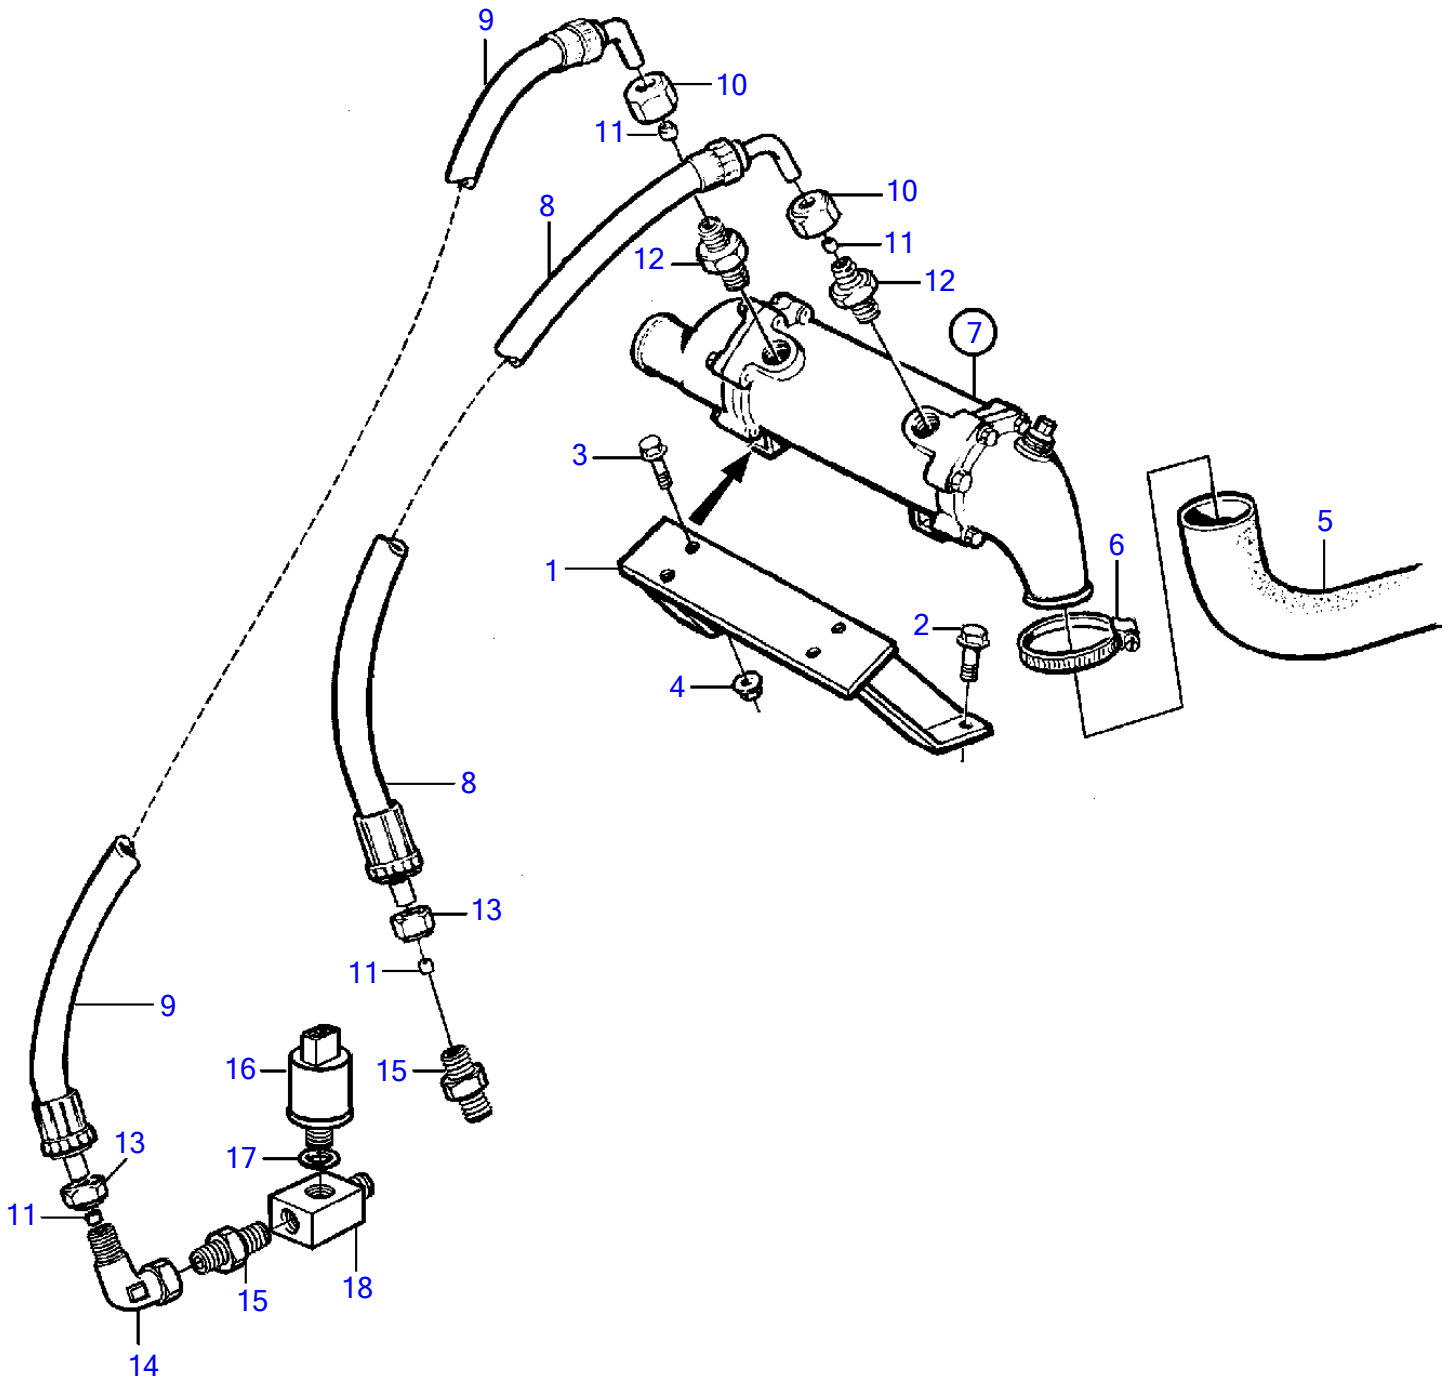

TAMD63L-A, TAMD63P-A

17063

TAMD63L-A, TAMD63P-A

REF	PART NO.	QTY	DESCRIPTION	SEE SEC.	NOTES
1	848098	1	Bracket		
2	965191	2	Flange screw		
3	955295	4	Hexagon screw		
4	948645	4	Flange lock nut		
5	3826393	1	Hose		
6	961672	1	Hose clamp		
7		1	Oil cooler		
			.	10141	
8	847165	1	Hose		
9	847165	1	Hose		L=580mm
10	941331	2	Fitting nut		
11	980782	4	Ferrule		(956970)
12	968132	2	Nipple		
13	956984	2	Fitting nut		
14	964016	2	Elbow nipple		
15	941750	2	Nipple		