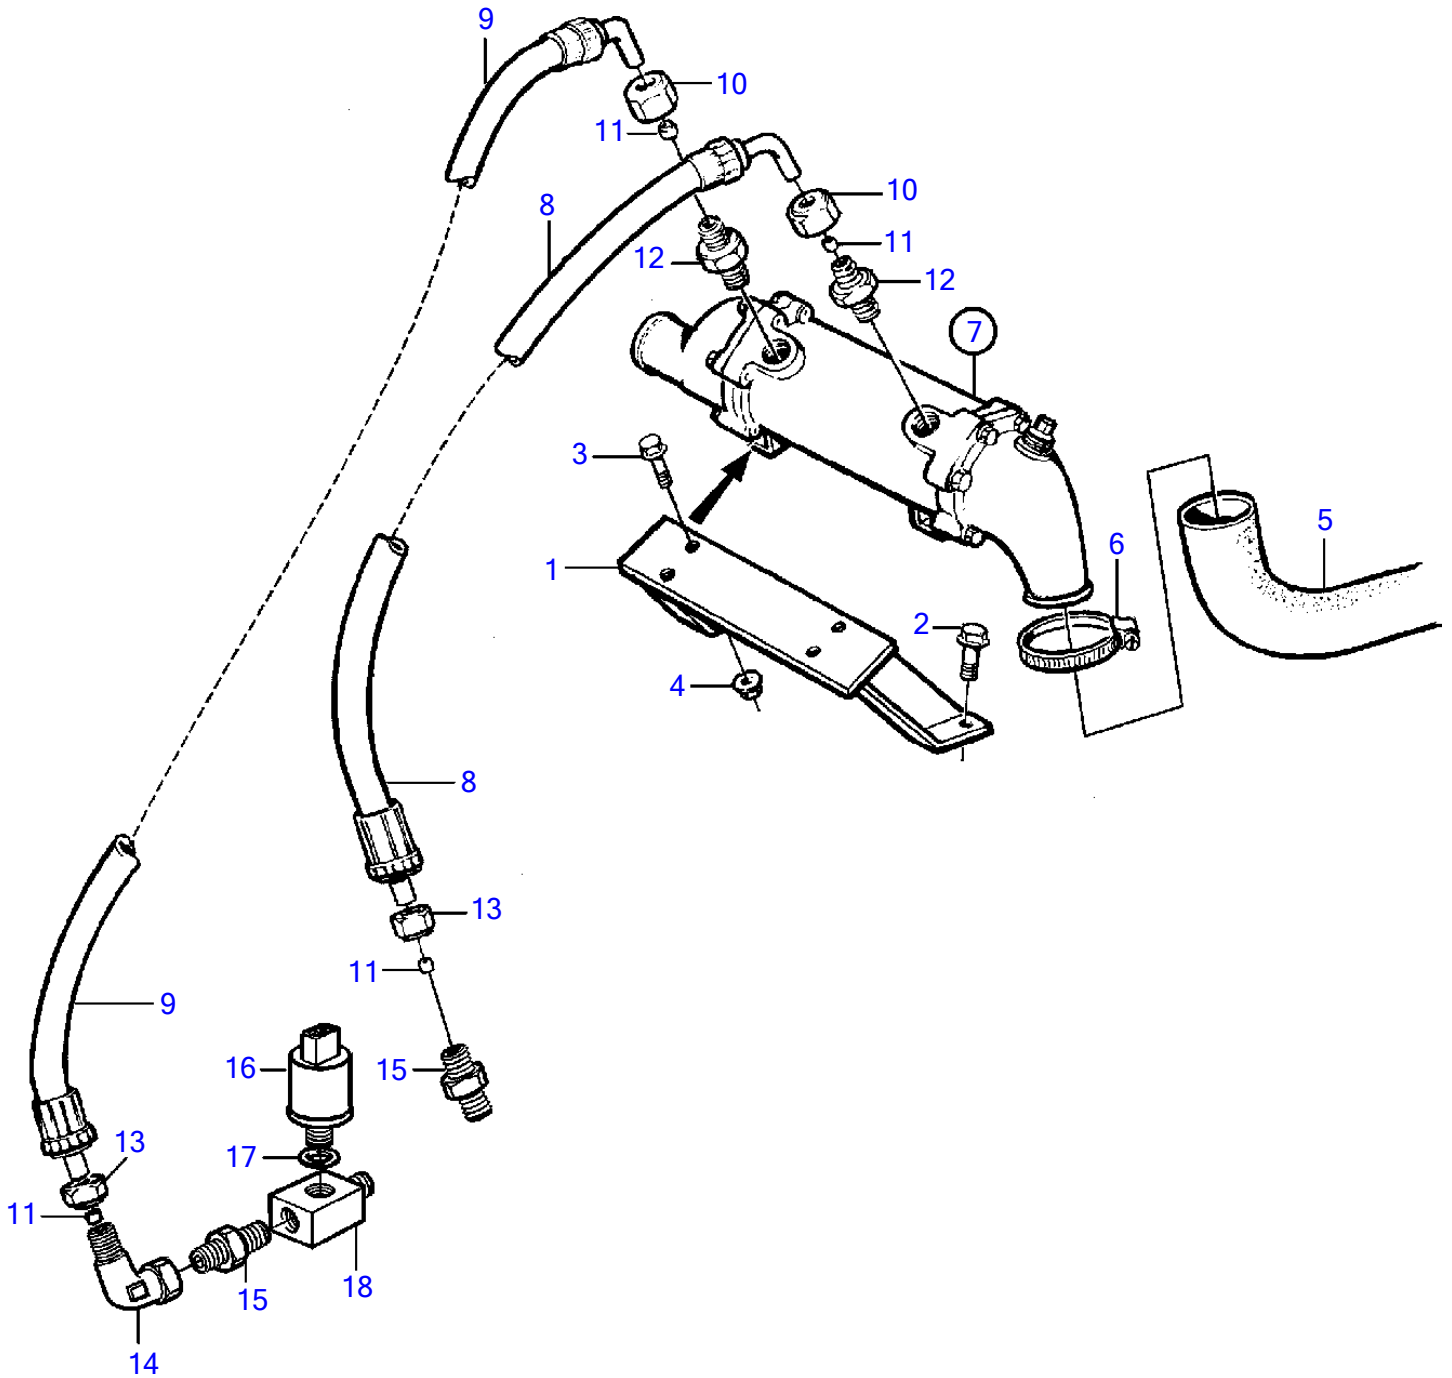

TAMD63L-A, TAMD63P-A

17063

TAMD63L-A, TAMD63P-A

REF	PART NO.	QTY	DESCRIPTION	SEE SEC.	NOTES
1	848098	1	Bracket		
2	965191	2	Flange screw		
3	955295	4	Hexagon screw		
4	948645	4	Flange lock nut		
5	866218	1	Hose		
6	961672	1	Hose clamp		
7		1	Oil cooler		
			.		
			.	10141	
8	837935	1	Hose		L=460mm
9	847165	1	Hose		L=580mm
10	941331	2	Fitting nut		
11	980782	4	Ferrule		(956970)
12	968132	2	Nipple		
13	956984	2	Fitting nut		
14	964016	1	Elbow nipple		
15	941750	2	Nipple		
16		1	Pressure sensor		See group 30
17		1	Gasket		See group 30
18	842425	1	Nipple		