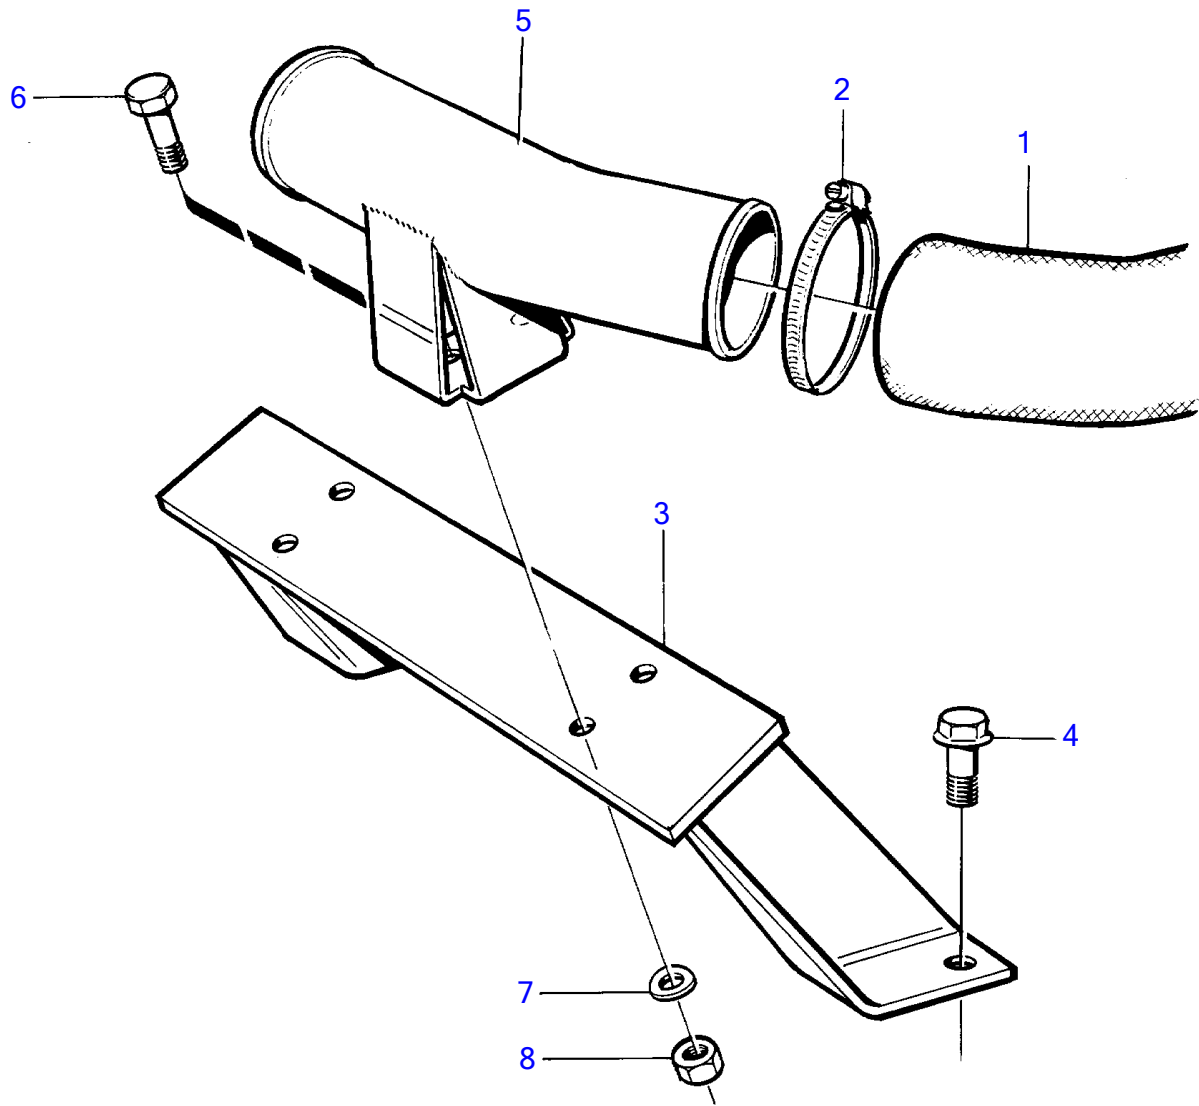

TAMD63L-A, TAMD63P-A

15227

TAMD63L-A, TAMD63P-A

REF	PART NO.	QTY	DESCRIPTION	SEE SEC.	NOTES
1	866218	1	Hose	452	
2	961672	1	Hose clamp		
3	848098	1	Bracket		
4	965191	2	Flange screw		M8x30mm
5	866221	1	Connection pipe		
6	955297	2	Hexagon screw		(955295)
7	941907	2	Spring washer		
8	948645	2	Flange lock nut		(955782)