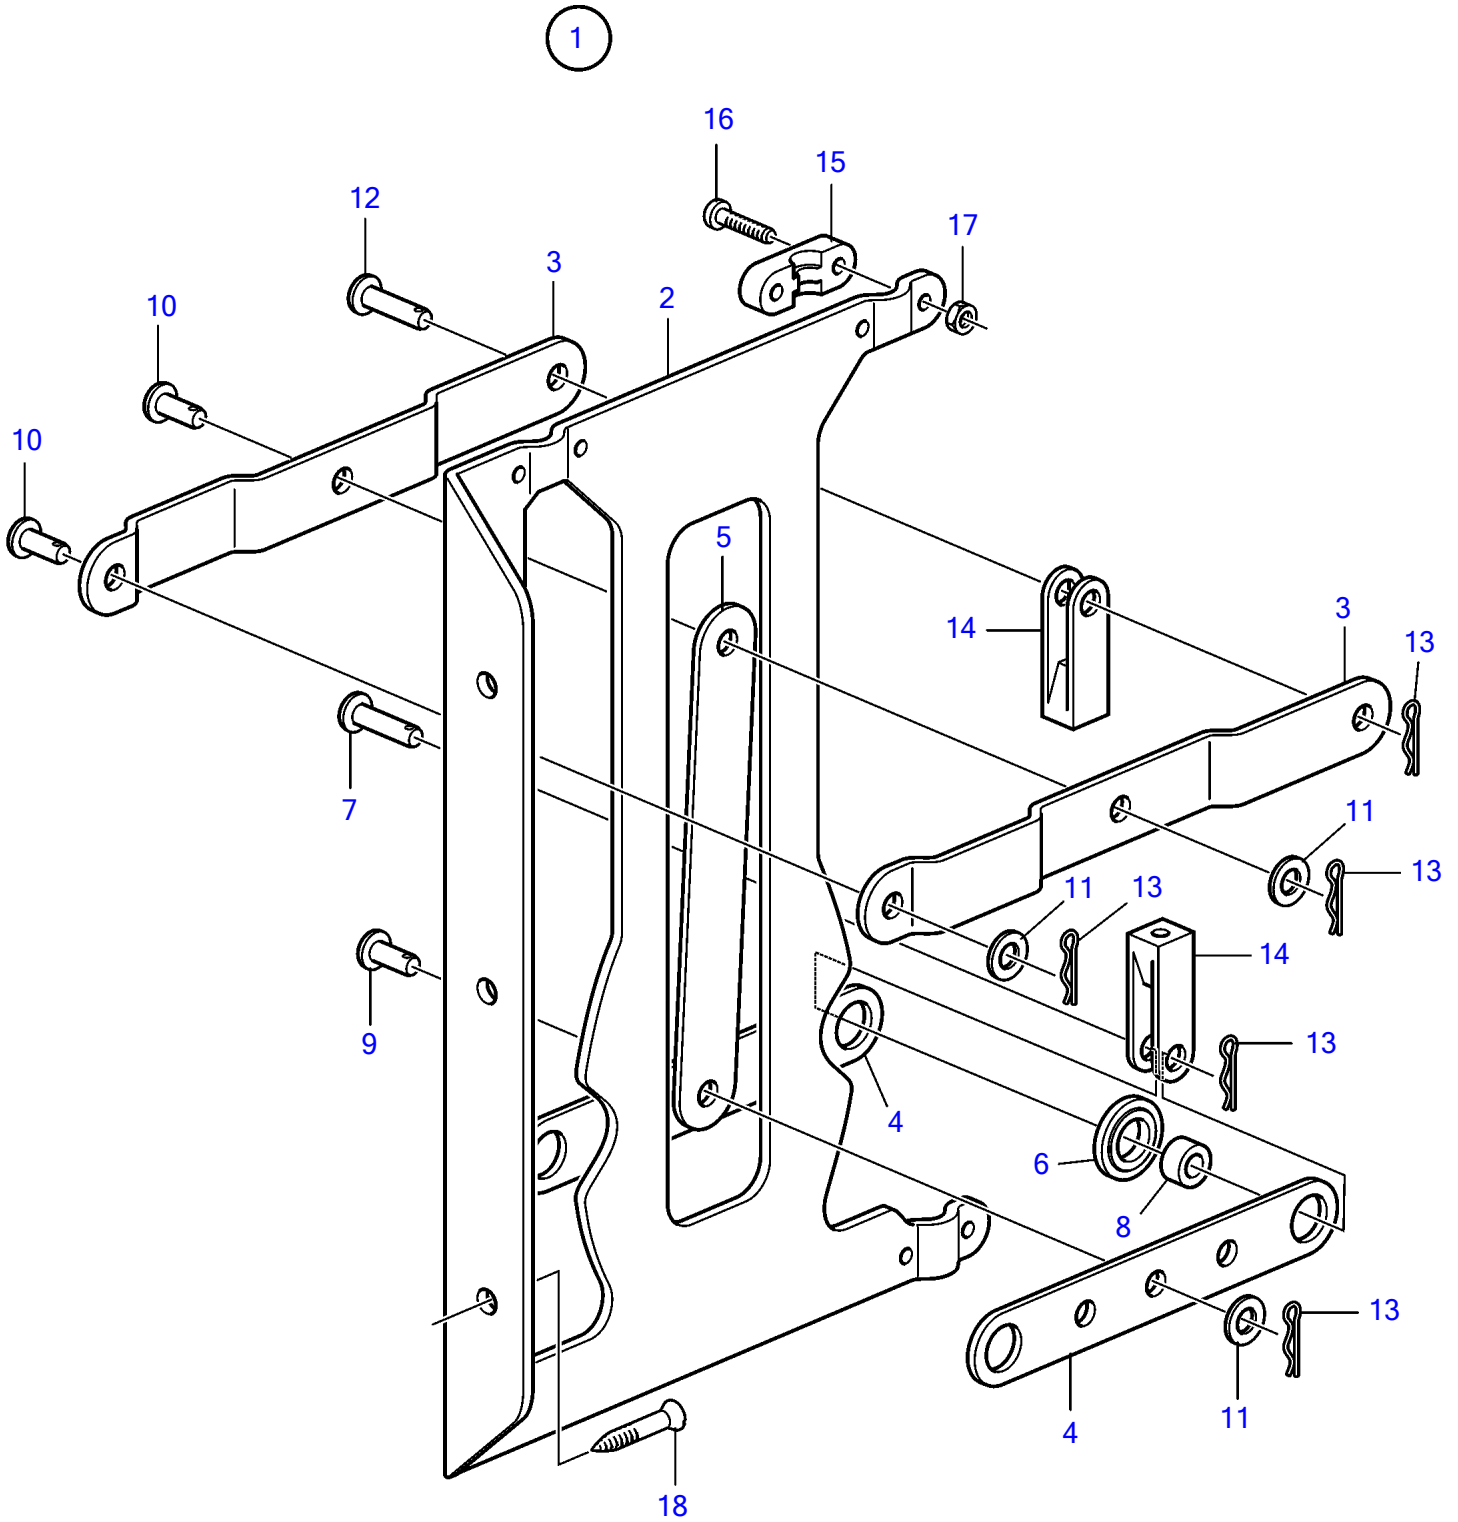

TAMD63L-A, TAMD63P-A

23103

TAMD63L-A, TAMD63P-A

REF	PART NO.	QTY	DESCRIPTION	NOTES
1	828164	1	Connection plate	For double steering positions.
2		1	• Housing	
3		2	• Lever	
4		2	• Lever	
5		1	• Lever	
6	828180	2	• Roller	
7	828183	2	• Split pin	
8	828178	2	• Bushing	
9	(850358)	1	• Clevis pin	Obsolete part
10	(828177)	2	• Clevis pin	Obsolete part
11	940191	3	• Washer	
12	828182	1	• Clevis pin	
13	664822	6	• Split pin	
14	850452	3	• Fork	
15	850361	3	• Cable attachment	
16	969407	6	• 6 point socket screw	(956078)
17	955780	6	• Hexagon nut	
18	(905448)	3	Screw	Obsolete part