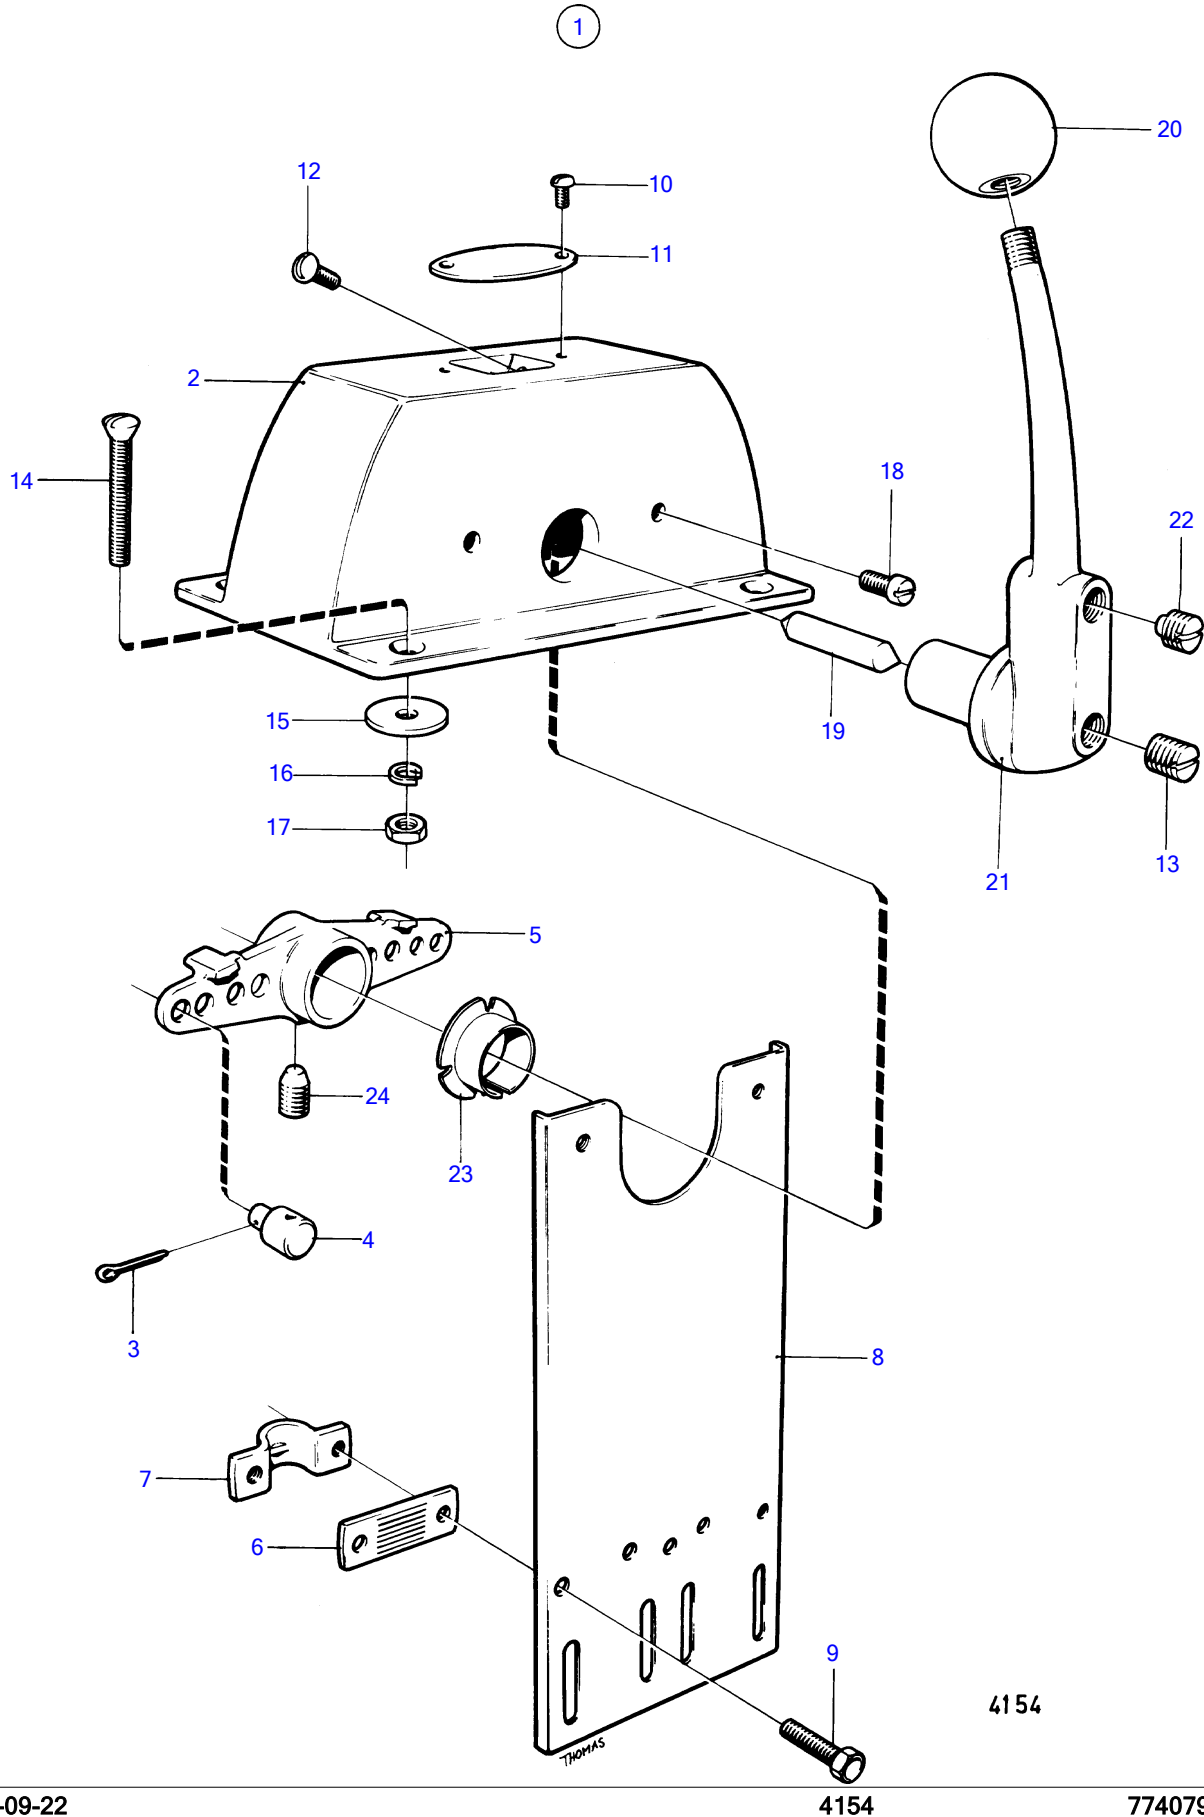

TAMD63L-A, TAMD63P-A

4154

TAMD63L-A, TAMD63P-A

REF	PART NO.	QTY	DESCRIPTION	NOTES
1	(825627)	1	Control	Obsolete part
2		1	• Housing	
3	17276	1	• Split pin	
4	3852329	1	• Cube	(804312)
5		1	• Lever	
6		1	• Plate	
7		1	• Cable attachment	
8		1	• Bracket	
9	192245	2	• Screw	
10	(950001)	2	• Cross recessed screw	Obsolete part
11		1	• Sign	
12	192010	2	• Cross recessed screw	
13		2	• Screw	
14	(940269)	4	• Screw	Obsolete part
15	960138	4	• Washer	
16	941905	4	• Spring washer	
17	955844	4	• Hexagon nut	
18	(940204)	2	• Cross recessed screw	Obsolete part
19		1	• Pin	
20		1	• Handle ball	
21		1	• Control arm	
22	(827756)	1	• Lock screw	Obsolete part
23		1	• Bearing	
24		1	• Lock screw	