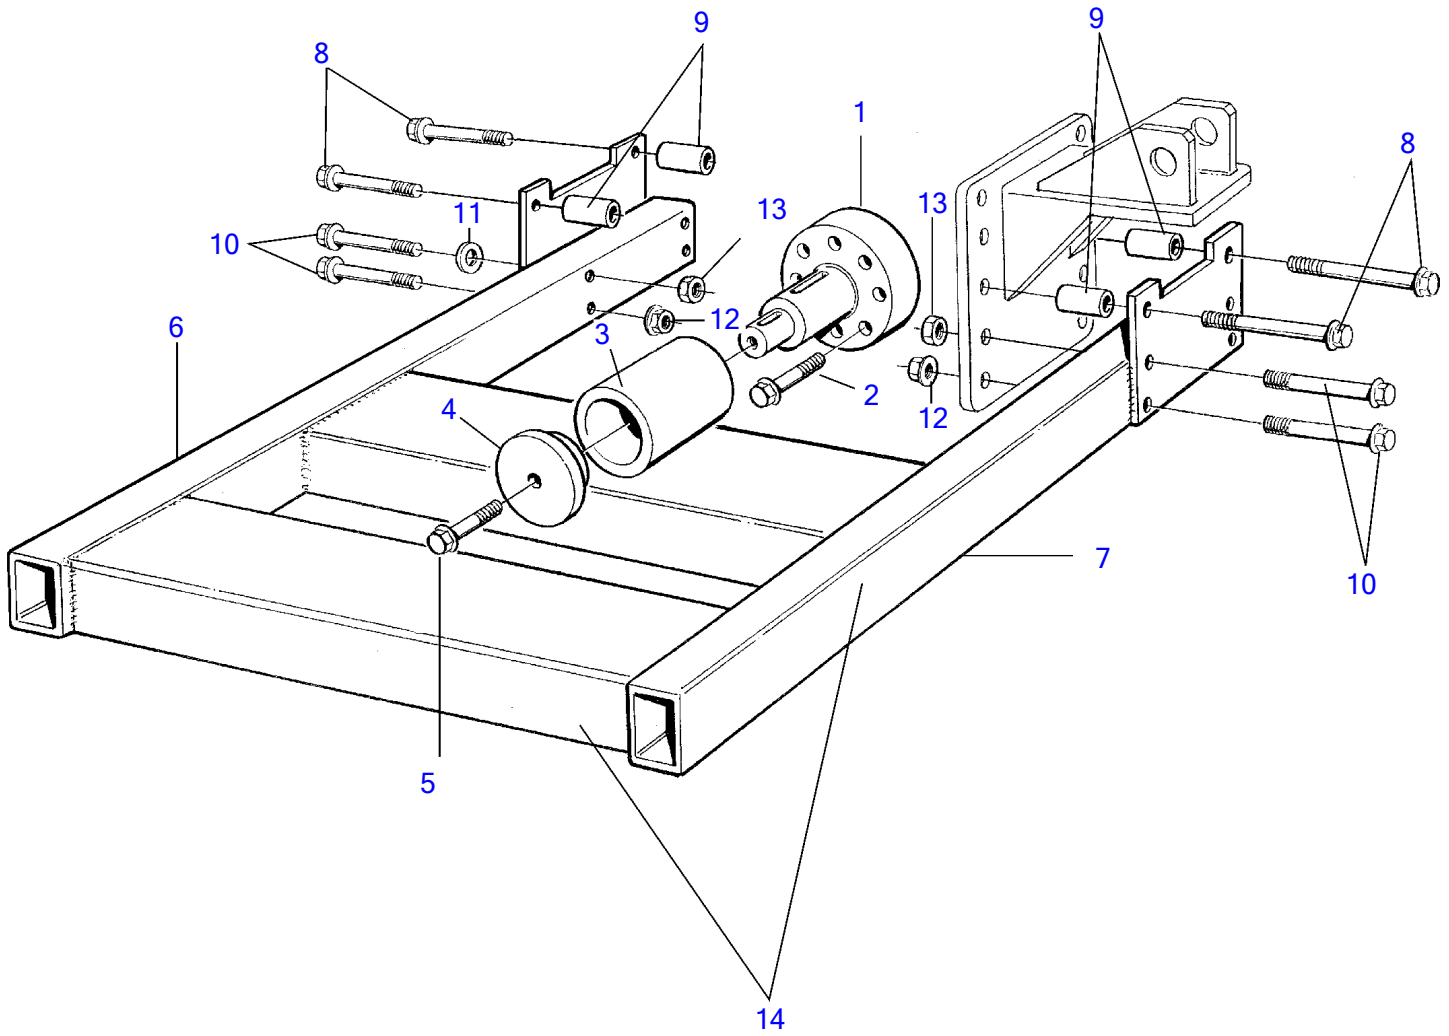

TAMD63L-A, TAMD63P-A

17126

TAMD63L-A, TAMD63P-A

REF	PART NO.	QTY	DESCRIPTION	NOTES
1	3826718	1	Stub axle	
2	471529	8	Screw	
3	3826711	1	Sleeve	
4	3826710	1	Washer	
5	965191	1	Flange screw	
6	3826095	1	Bracket	
7	(3826146)	1	Bracket	Obsolete part
8	965197	4	Flange screw	
9	824334	4	Spacer sleeve	
10	965188	8	Flange screw	
11	960143	2	Washer	
12	971098	4	Flange lock nut	
13	971080	4	Hexagon nut	
14		2	Member	