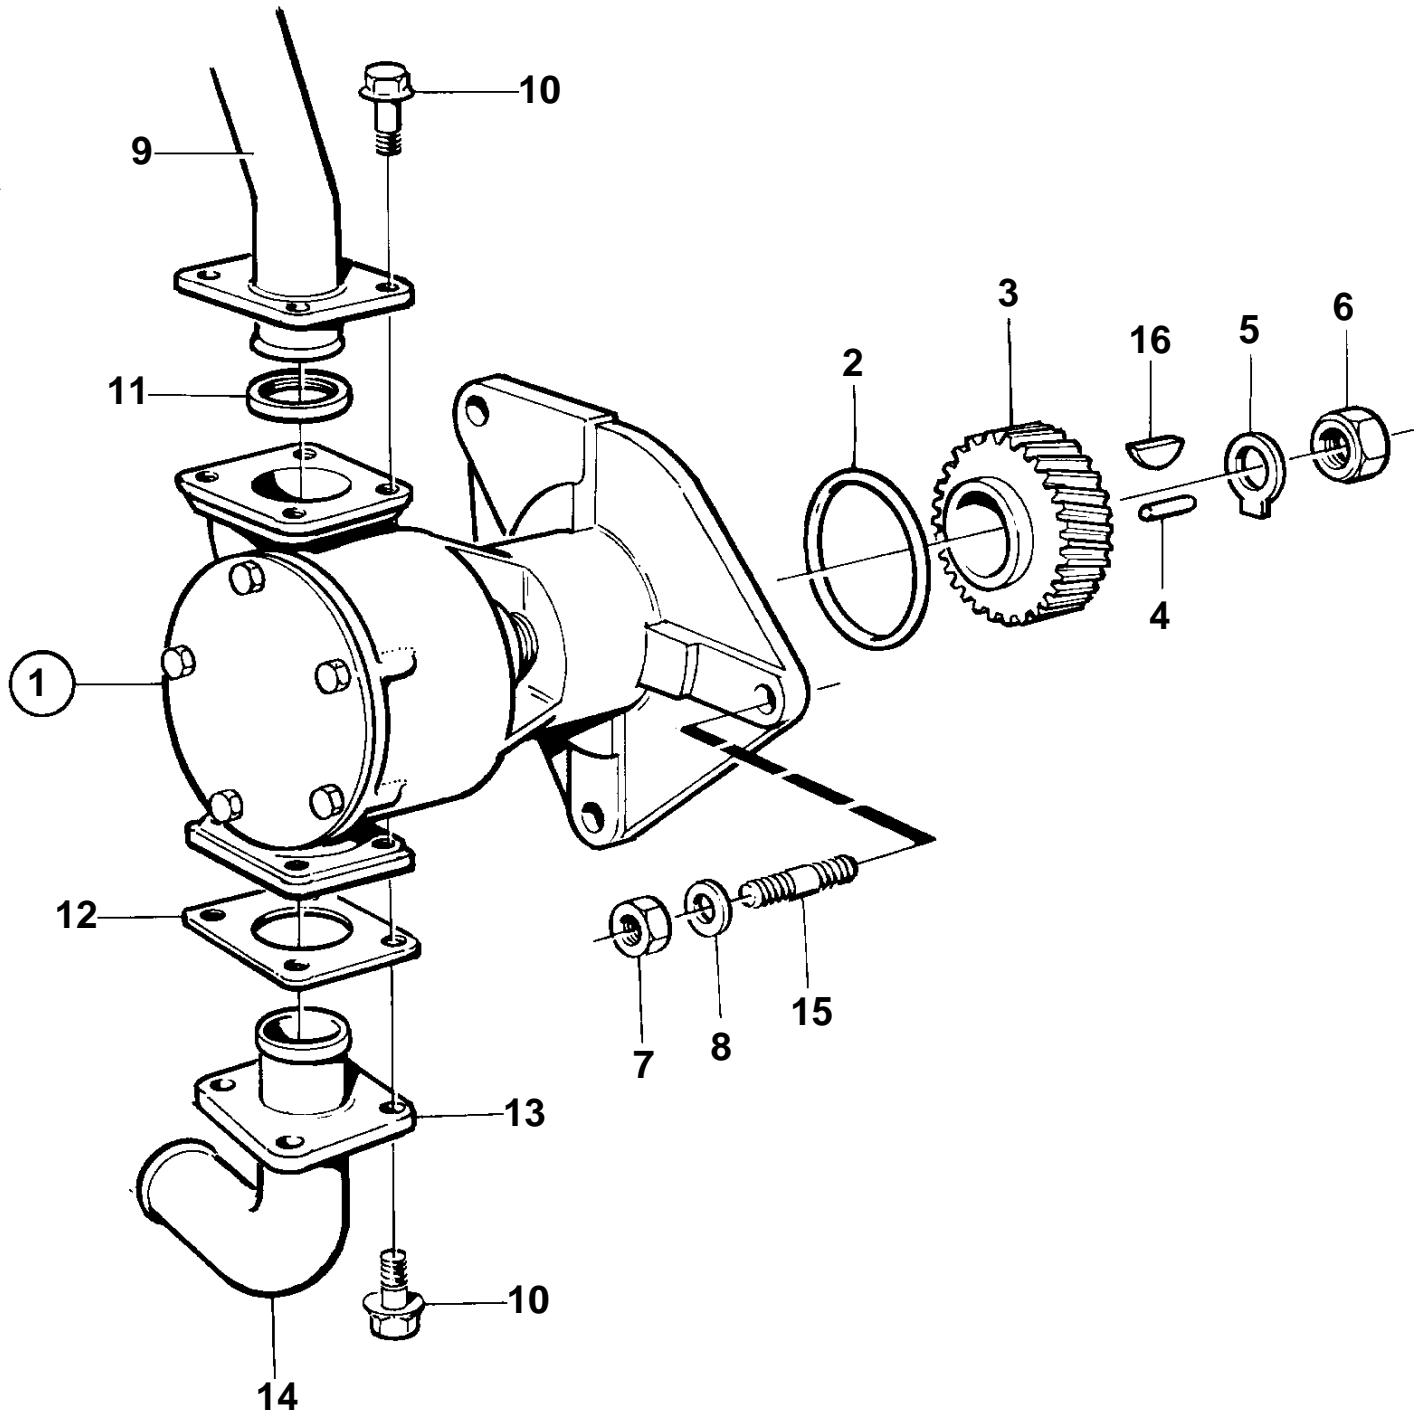

TAMD62A

11155

TAMD62A

REF	PART NO.	QTY	DESCRIPTION	SEE SEC.	NOTES
1	866739	1	Sea water pump	561	(865259)
2	925257	1	O-ring		
3	820637	1	Gear		
4	950564	1	Pin		
5	942735	1	Lock washer		
6	955860	1	Nut		
7	971073	3	Nut		
8	941911	3	Spring washer		
9	864974	1	Coolant pipe		Sea water pump-heat exchanger.
10	946441	8	Screw		M10
11	864491	1	Gasket		
12	862592	1	Gasket		
13	842029	1	Flange		
14	848596	1	Hose attachment		
15	967951	3	Stud		
16	942406	1	Key		